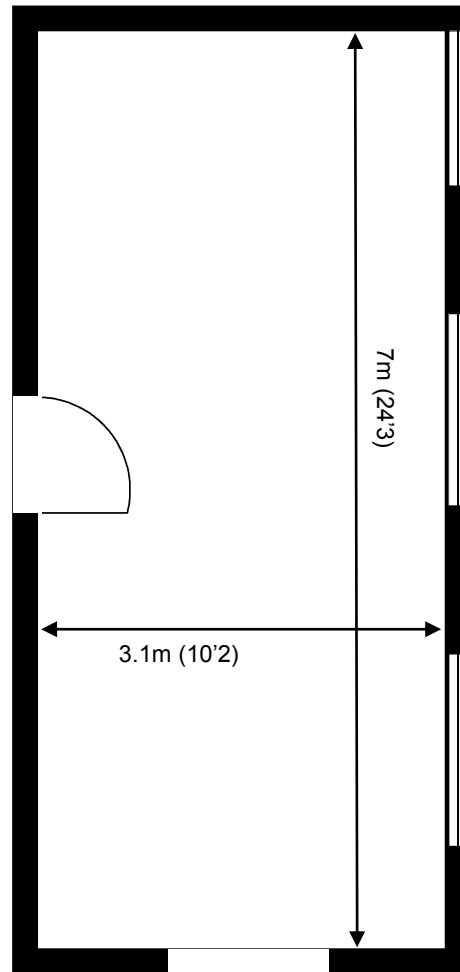

10 Churchill Square Business Centre

Ground Floor—Suite 11
23sq m (248sq ft)*

Churchill Square Business Centre
Kings Hill
West Malling
Kent ME19 4YU
01732 523415

*Approximate Measurements

Not to scale

Space for growing businesses

www.capitalspace.co.uk

10 Churchill Square Business Centre

Ground Floor—Suite 11
23sq m (248sq ft)*

Additional Information

We are happy to provide further details and answer any questions. Please contact our Centre Manager on 01732 523415.