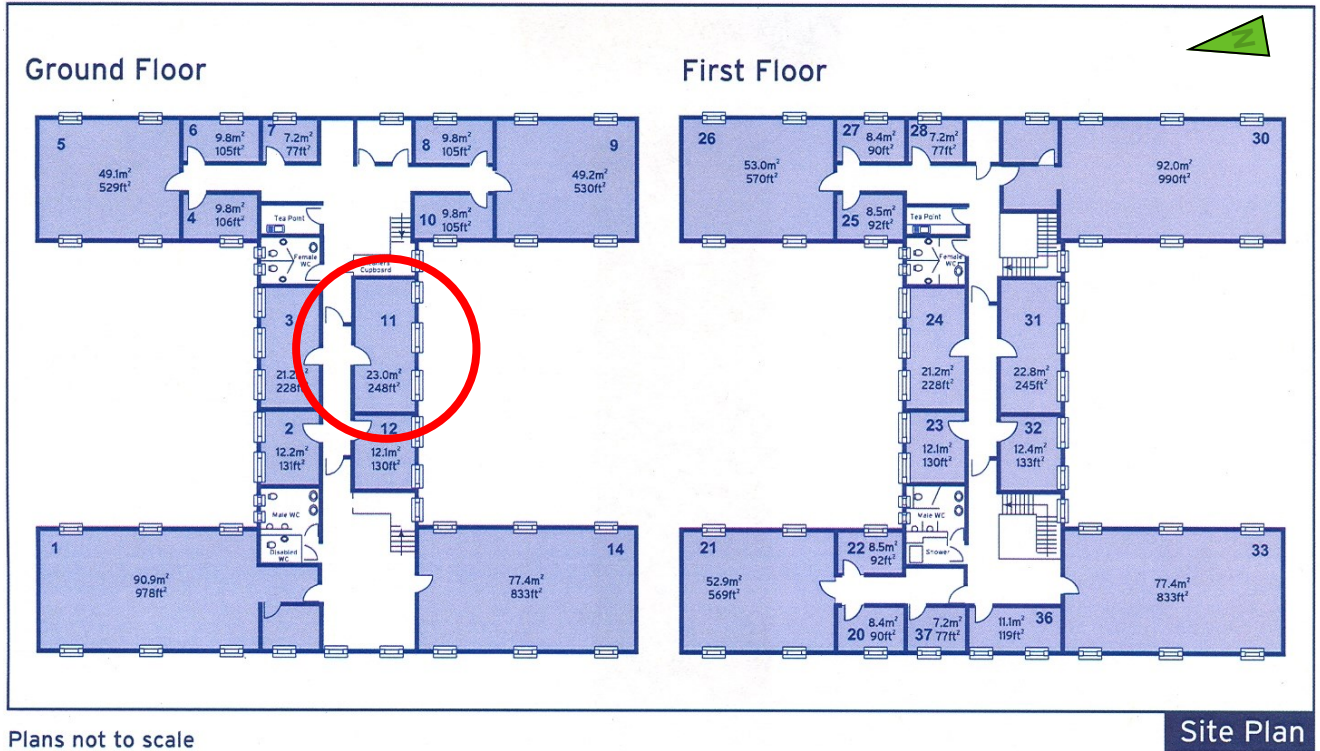

10 Churchill Square Business Centre

Ground Floor—Suite 11
23sq m (248sq ft)*

Churchill Square Business Centre
Kings Hill
West Malling
Kent ME19 4YU
01732 523415

*Approximate Measurements

Not to scale

Space for growing businesses

www.capitalspace.co.uk

10 Churchill Square Business Centre

Ground Floor—Suite 11
23sq m (248sq ft)*

Additional Information

We are happy to provide further details and answer any questions. Please contact our Centre Manager on 01732 523415.