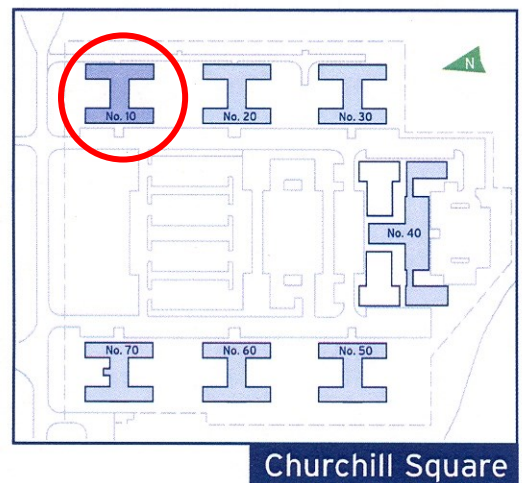

10 Churchill Square Business Centre

Ground Floor—Suite 11
23sq m (248sq ft)*

Churchill Square Business Centre
Kings Hill
West Malling
Kent ME19 4YU
01732 523415

*Approximate Measurements

Not to scale

Space for growing businesses

www.capitalspace.co.uk

10 Churchill Square Business Centre

Ground Floor—Suite 11
23sq m (248sq ft)*

Additional Information

We are happy to provide further details and answer any questions. Please contact our Centre Manager on 01732 523415.