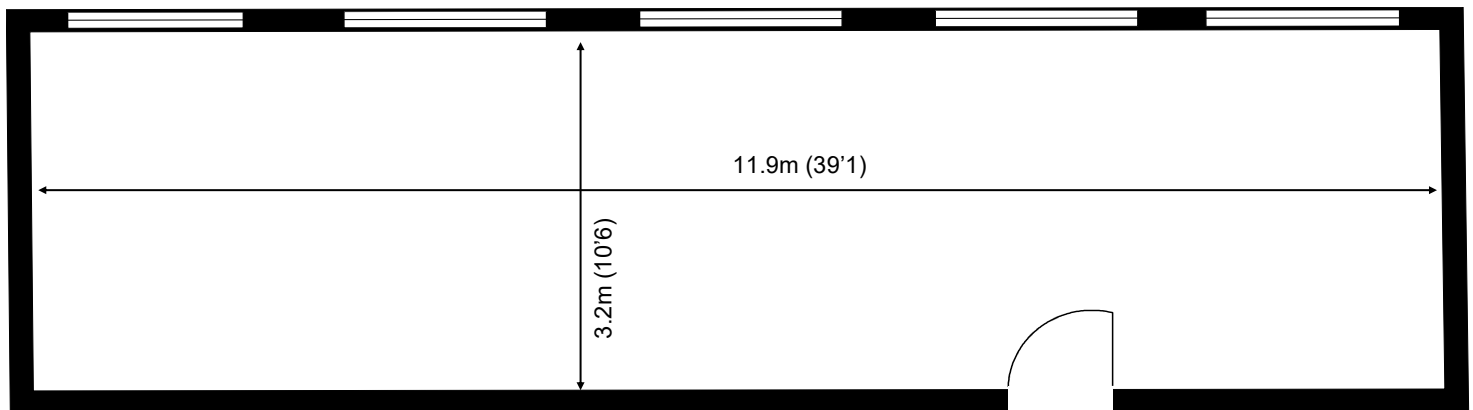

20 Churchill Square Business Centre

Ground Floor—Suite 6
38 sq m (409 sq ft)*

Churchill Square Business Centre
Kings Hill
West Malling
Kent ME19 4YU
01732 523415

*Approximate Measurements
Not to scale

Space for growing businesses

www.capitalspace.co.uk