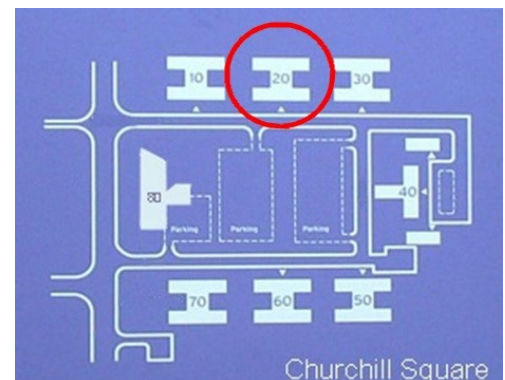

Churchill Square Business Centre
Kings Hill
West Malling
Kent ME19 4YU
01732 523415

*Approximate Measurements

Not to scale

Space for growing businesses

www.capitalspace.co.uk