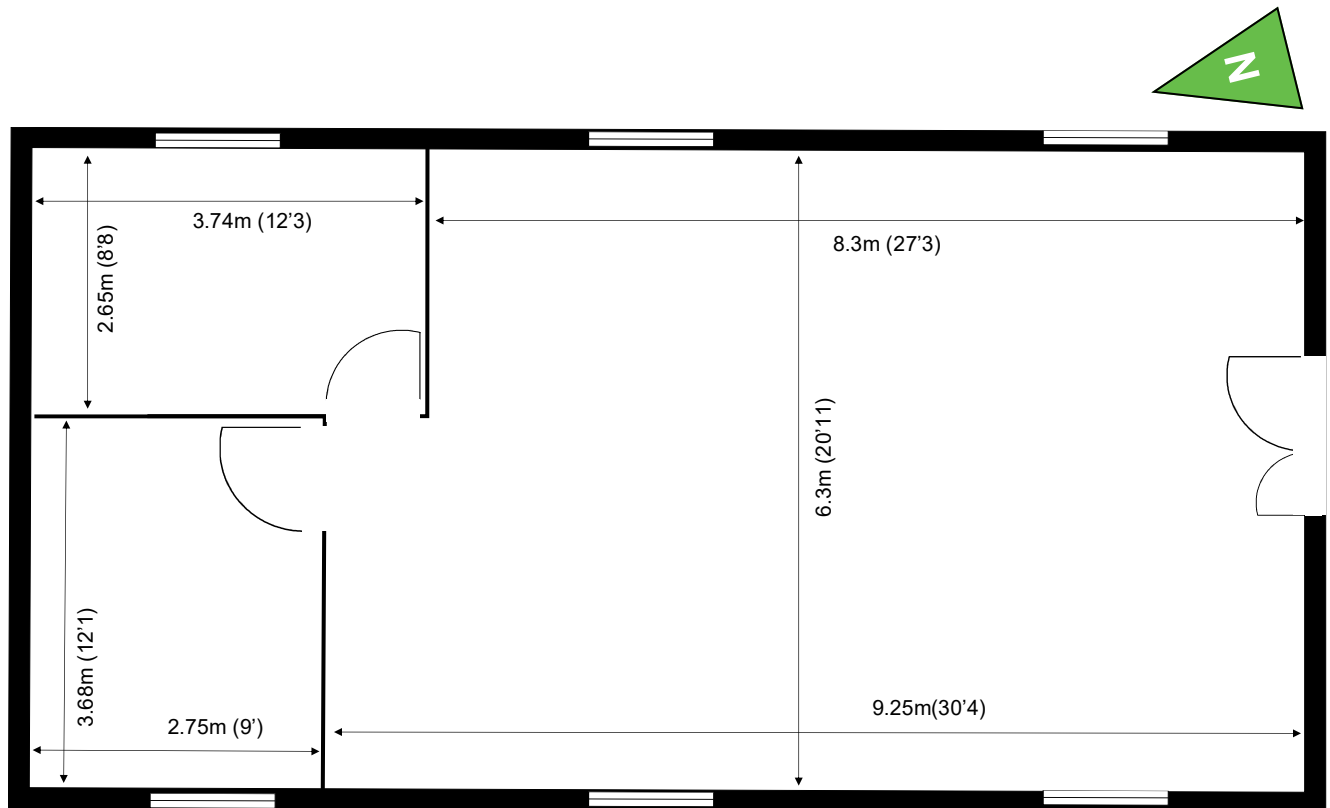

30 Churchill Square Business Centre

First Floor—Suite 20
77 sq m (829 sq ft)*

Churchill Square Business Centre
Kings Hill
West Malling
Kent ME19 4YU
01732 523415

*Approximate Measurements
Not to scale

Space for growing businesses

www.capitalspace.co.uk

30 Churchill Square Business Centre

First Floor—Suite 20
77 sq m (829 sq ft)*

Plans not to scale

Site Plan

Additional Information

We are happy to provide further details and answer any questions. Please contact our Centre Manager on 01732 523415.