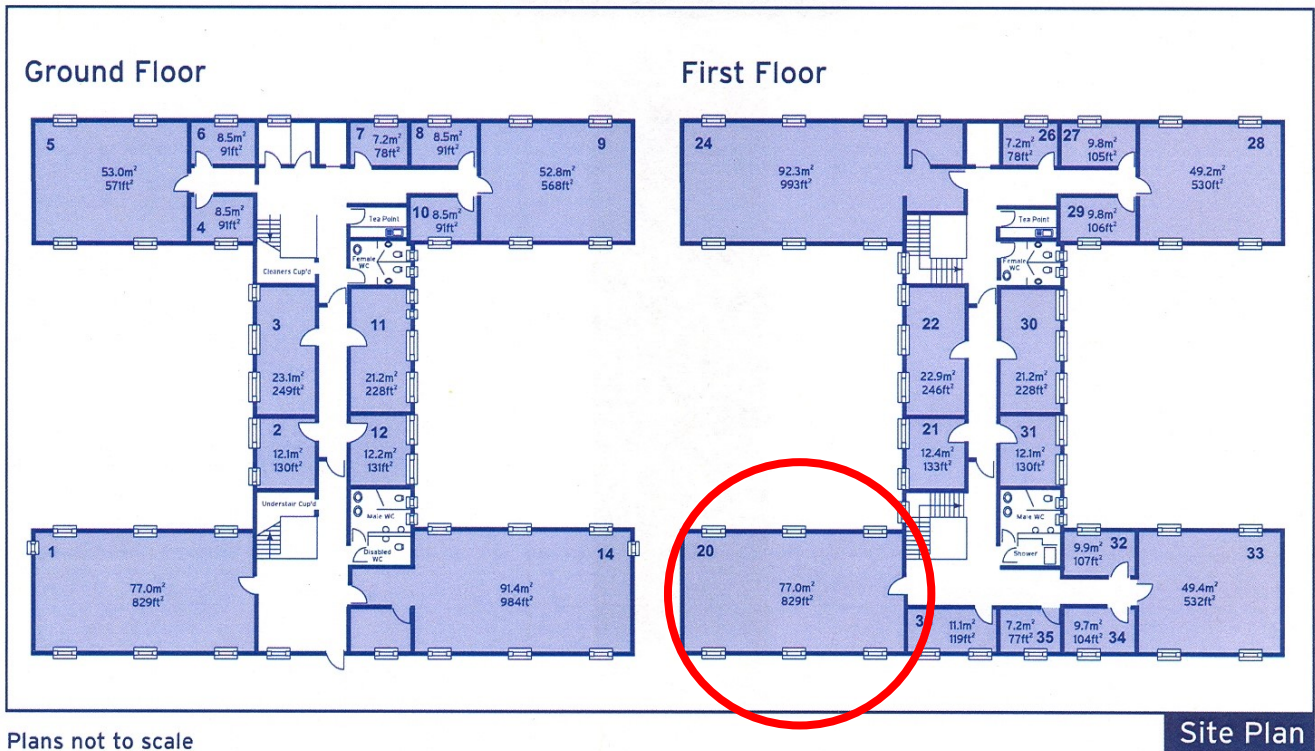

30 Churchill Square Business Centre

First Floor—Suite 20
77 sq m (829 sq ft)*

Churchill Square Business Centre
Kings Hill
West Malling
Kent ME19 4YU
01732 523415

*Approximate Measurements
Not to scale

Space for growing businesses

www.capitalspace.co.uk

30 Churchill Square Business Centre

First Floor—Suite 20
77 sq m (829 sq ft)*

Plans not to scale

Site Plan

Additional Information

We are happy to provide further details and answer any questions. Please contact our Centre Manager on 01732 523415.