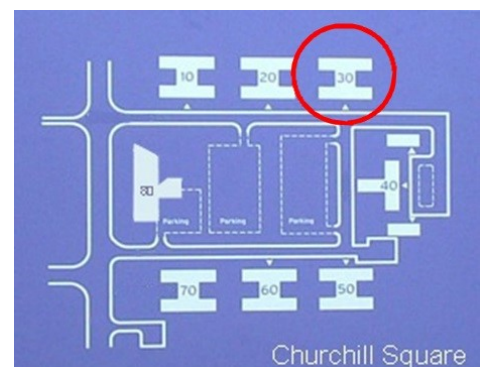

www.capitalspace.co.uk

30 Churchill Square Business Centre

First Floor—Suite 20
77 sq m (829 sq ft)*

Plans not to scale

Site Plan

Additional Information

We are happy to provide further details and answer any questions. Please contact our Centre Manager on 01732 523415.