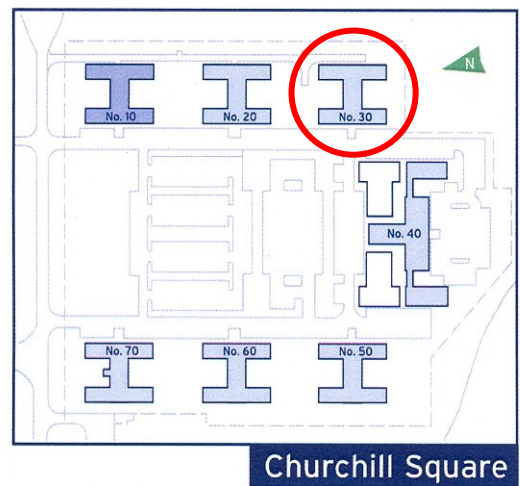

30 Churchill Square Business Centre

First Floor—Suite 33
49.4sq m (532 sq ft)*

Churchill Square Business Centre
Kings Hill
West Malling
Kent ME19 4YU
01732 523415

*Approximate Measurements

Not to scale

Space for growing businesses

www.capitalspace.co.uk

30 Churchill Square Business Centre

First Floor—Suite 33
49.4sq m (532 sq ft)*

Additional Information

We are happy to provide further details and answer any questions. Please contact our Centre Manager on 01732 523415.