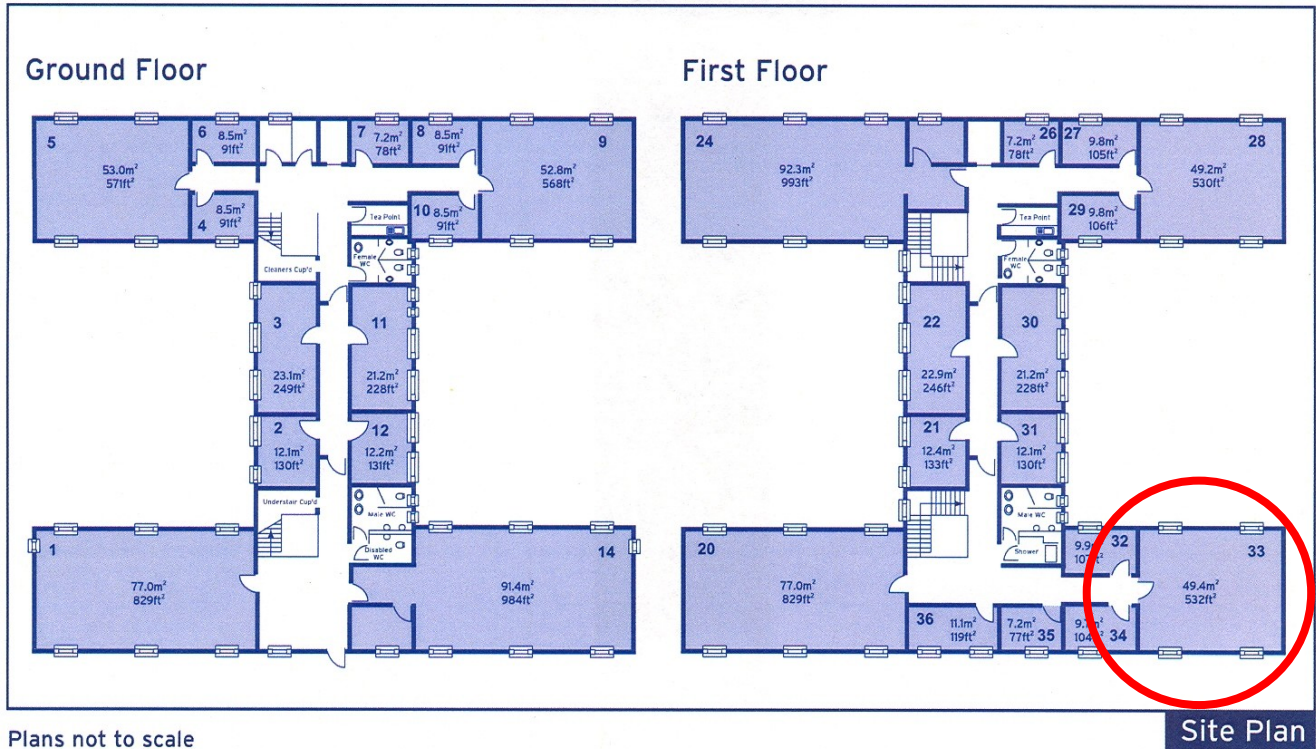

30 Churchill Square Business Centre

First Floor—Suite 33
49.4sq m (532 sq ft)*

Additional Information

We are happy to provide further details and answer any questions. Please contact our Centre Manager on 01732 523415.