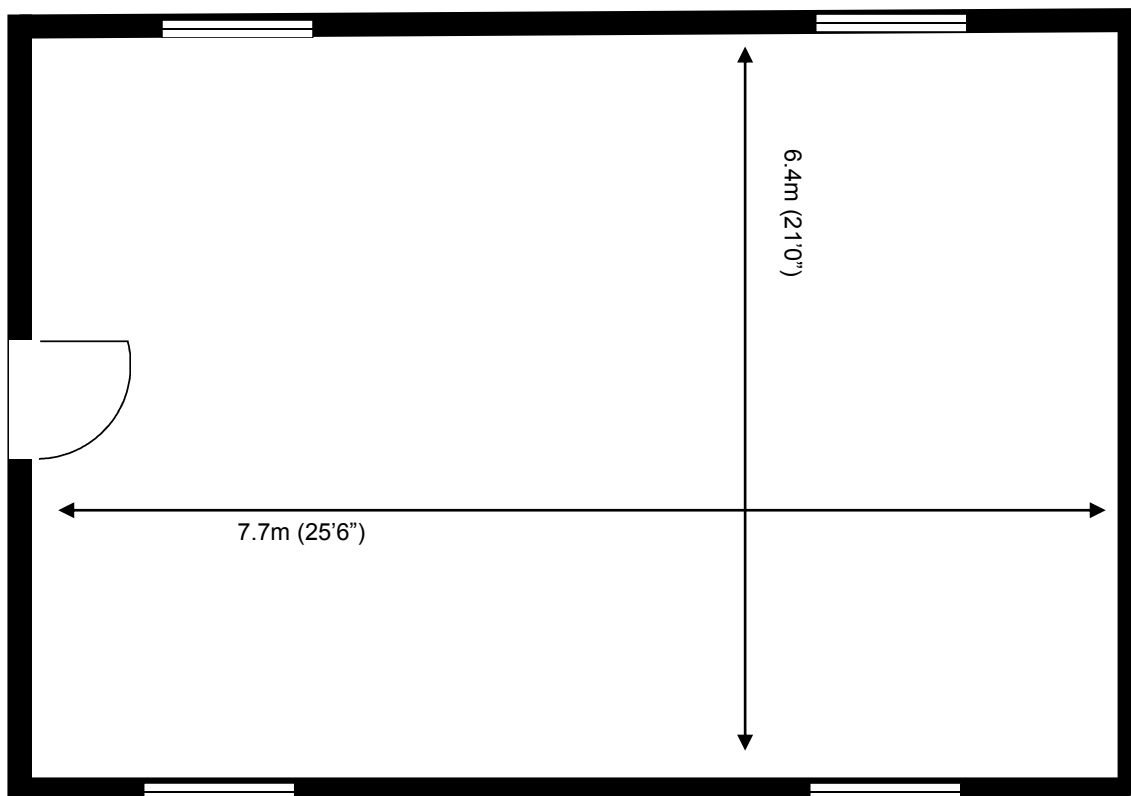

30 Churchill Square Business Centre

First Floor—Suite 33
49.4sq m (532 sq ft)*

Churchill Square Business Centre
Kings Hill
West Malling
Kent ME19 4YU
01732 523415

*Approximate Measurements

Not to scale

Space for growing businesses