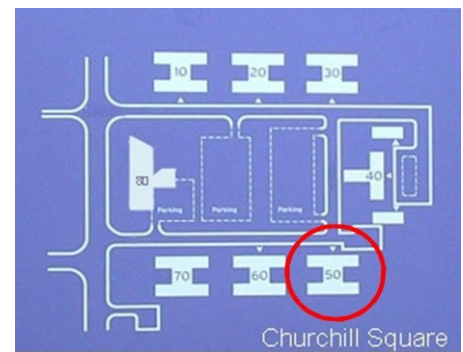

www.capitalspace.co.uk

50 Churchill Square Business Centre

Ground Floor—Suite 14
76.6sq m (825 sq ft)*

Site Plan

Additional Information

We are happy to provide further details and answer any questions. Please contact our Centre Manager on 01732 523415.