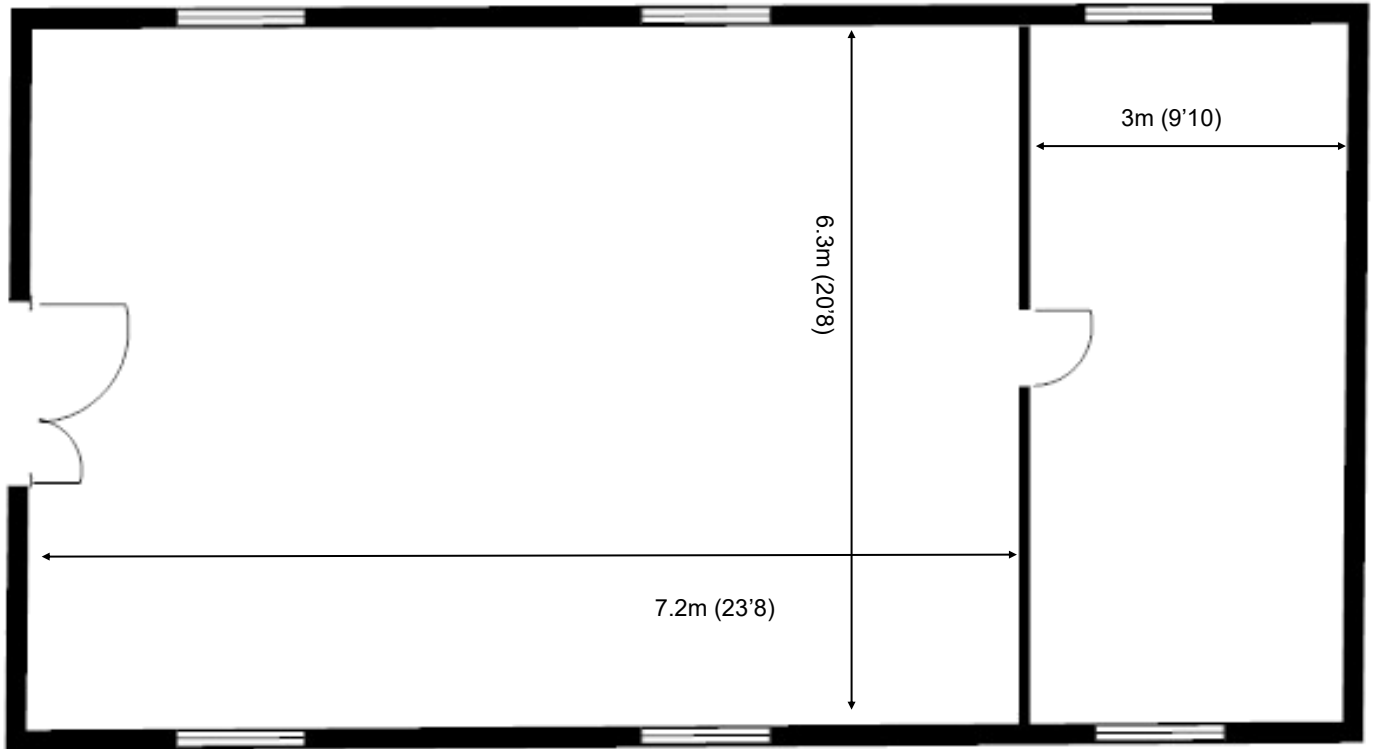

50 Churchill Square Business Centre

Ground Floor—Suite 14
76.6sq m (825 sq ft)*

Churchill Square Business Centre
Kings Hill
West Malling
Kent ME19 4YU
01732 523415

*Approximate Measurements
Not to scale

Space for growing businesses

www.capitalspace.co.uk

50 Churchill Square Business Centre

Ground Floor—Suite 14
76.6sq m (825 sq ft)*

Site Plan

Additional Information

We are happy to provide further details and answer any questions. Please contact our Centre Manager on 01732 523415.