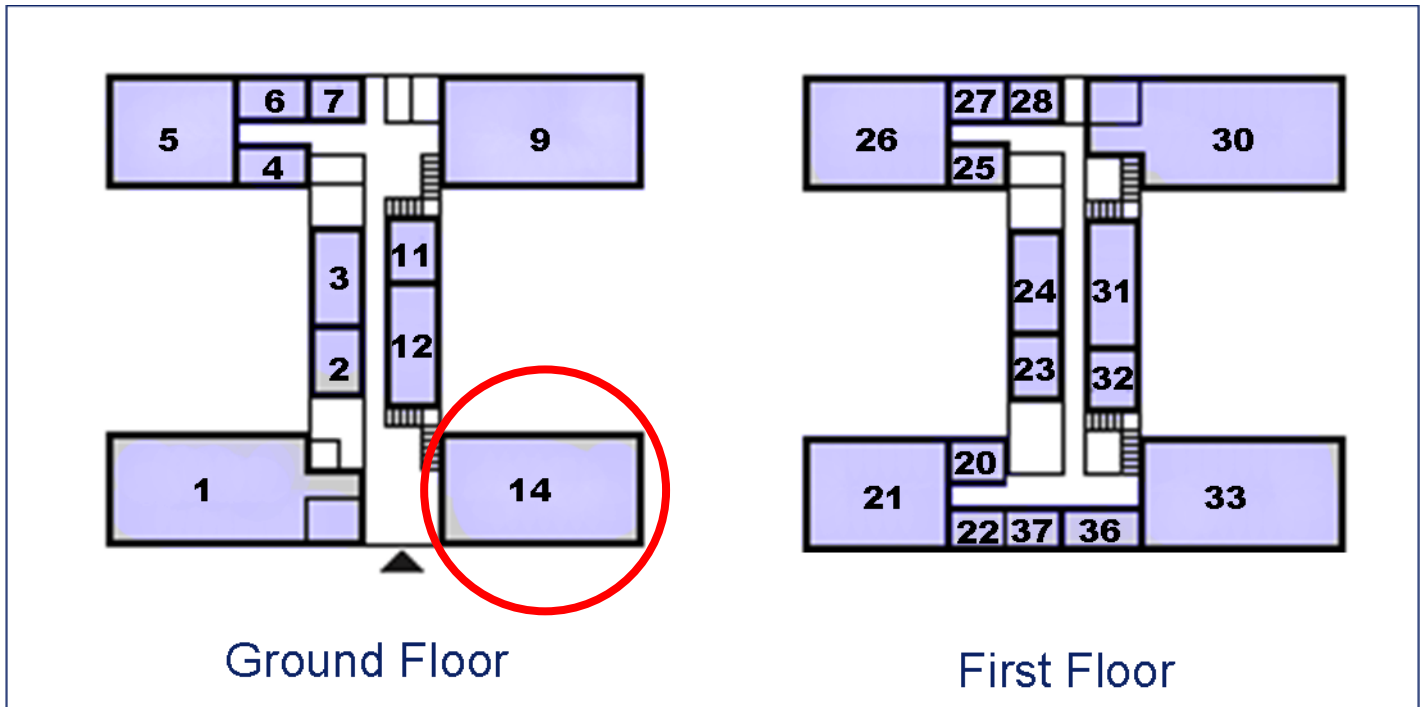

50 Churchill Square Business Centre

Ground Floor—Suite 14
76.6sq m (825 sq ft)*

Churchill Square Business Centre
Kings Hill
West Malling
Kent ME19 4YU
01732 523415

*Approximate Measurements
Not to scale

Space for growing businesses

www.capitalspace.co.uk

50 Churchill Square Business Centre

Ground Floor—Suite 14
76.6sq m (825 sq ft)*

Site Plan

Additional Information

We are happy to provide further details and answer any questions. Please contact our Centre Manager on 01732 523415.