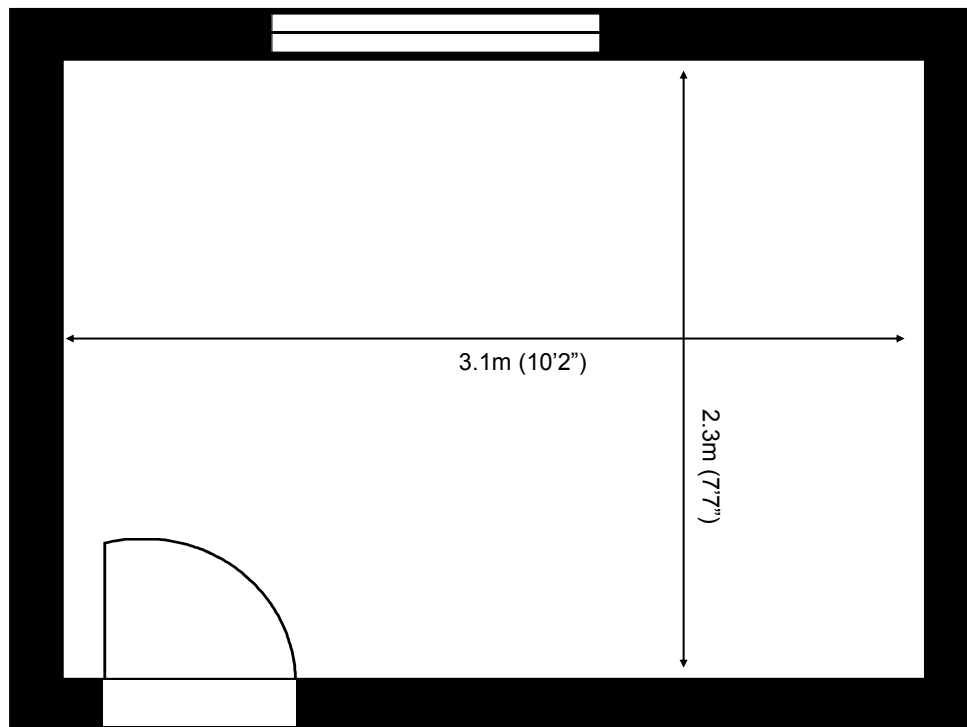

# 50 Churchill Square Business Centre

First Floor—Suite 28  
7.1sq m (76 sq ft)\*

**Churchill Square Business Centre**  
Kings Hill  
West Malling  
Kent ME19 4YU  
01732 523415

\*Approximate Measurements  
Not to scale

# 50 Churchill Square Business Centre

First Floor—Suite 28  
7.1sq m (76 sq ft)\*

Site Plan

\*Approximate Measurements  
Not to scale