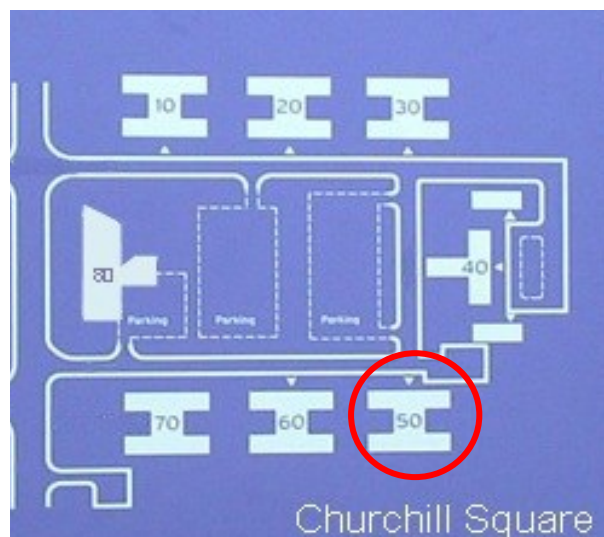

Churchill Square Business Centre
Kings Hill
West Malling
Kent ME19 4YU
01732 523415

*Approximate Measurements
Not to scale