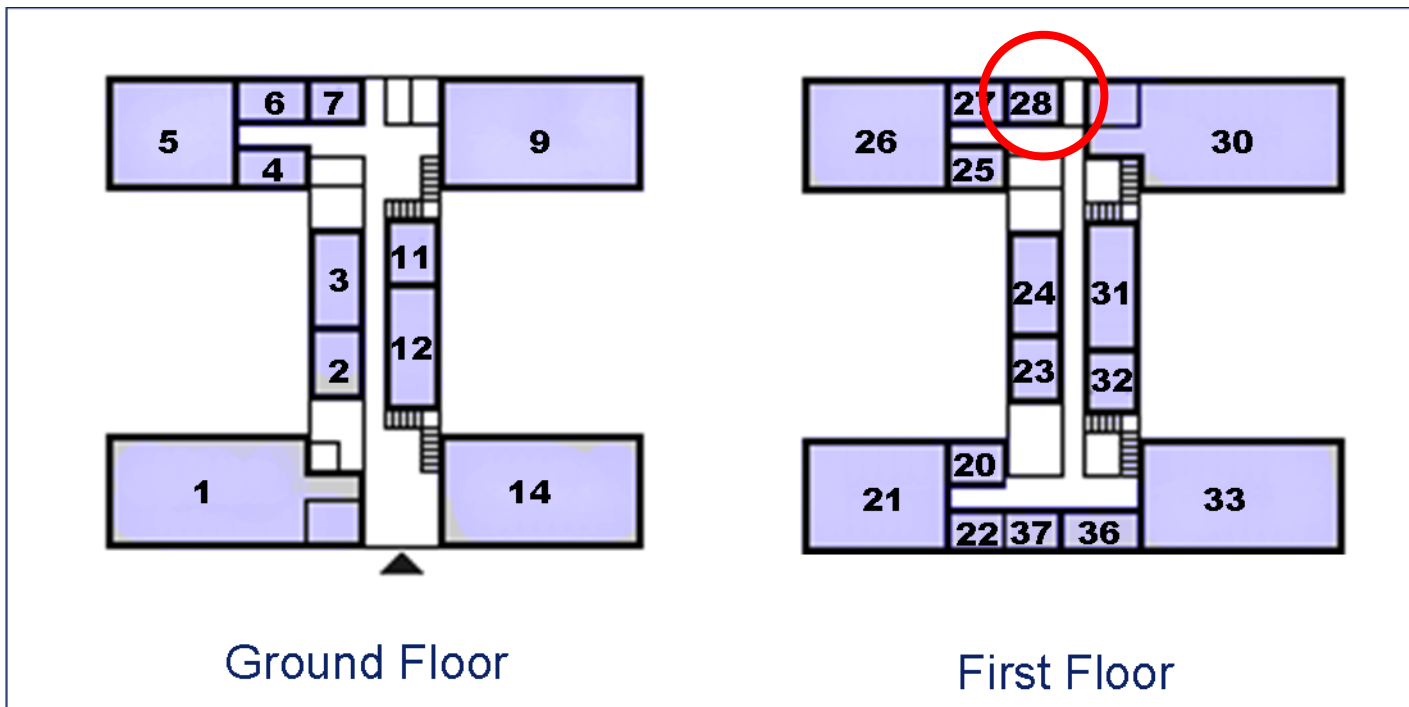

# 50 Churchill Square Business Centre

First Floor—Suite 28  
7.1sq m (76 sq ft)\*

Site Plan