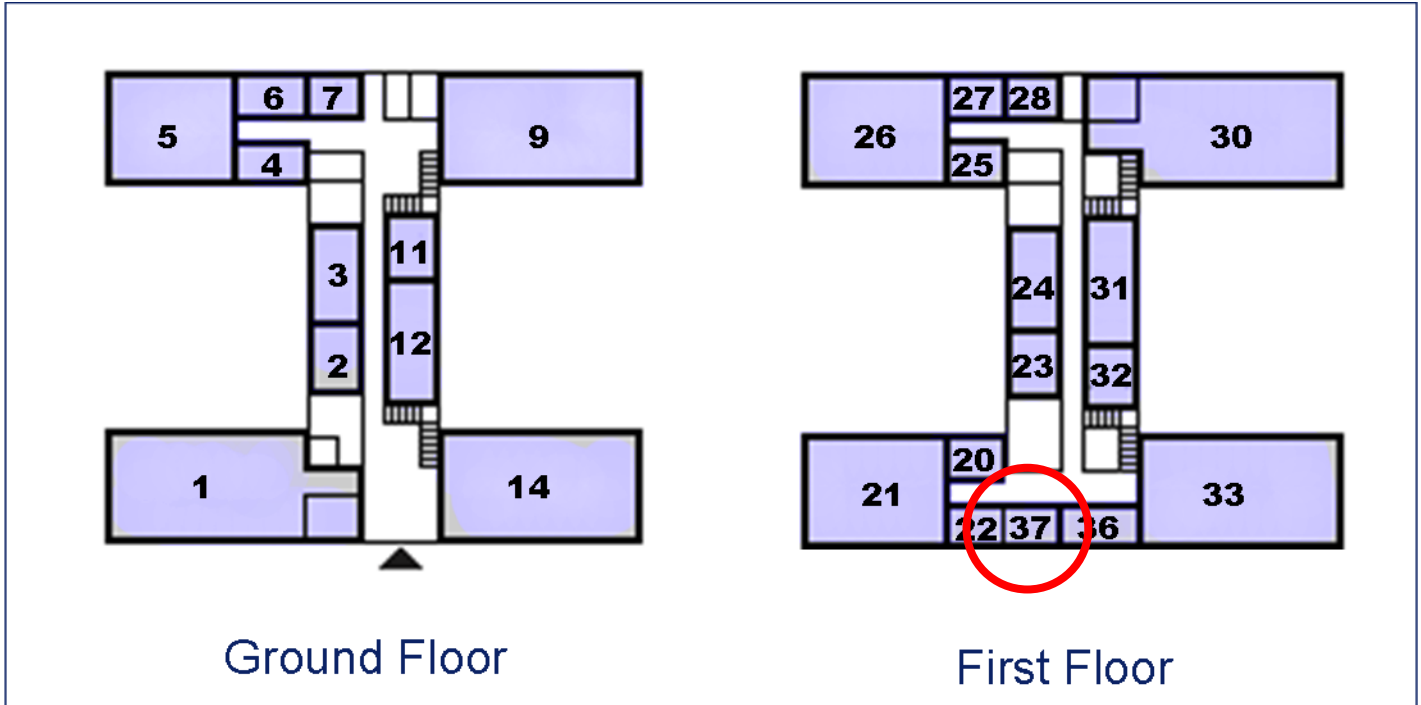

50 Churchill Square Business Centre

First Floor—Suite 37
7.1sq m (76 sq ft)*

Churchill Square Business Centre
Kings Hill
West Malling
Kent ME19 4YU
01732 523415

*Approximate Measurements
Not to scale

Space for growing businesses

www.capitalspace.co.uk

50 Churchill Square Business Centre

First Floor—Suite 37
7.1sq m (76 sq ft)*

Site Plan

Additional Information

We are happy to provide further details and answer any questions. Please contact our Centre Manager on 01732 523415.