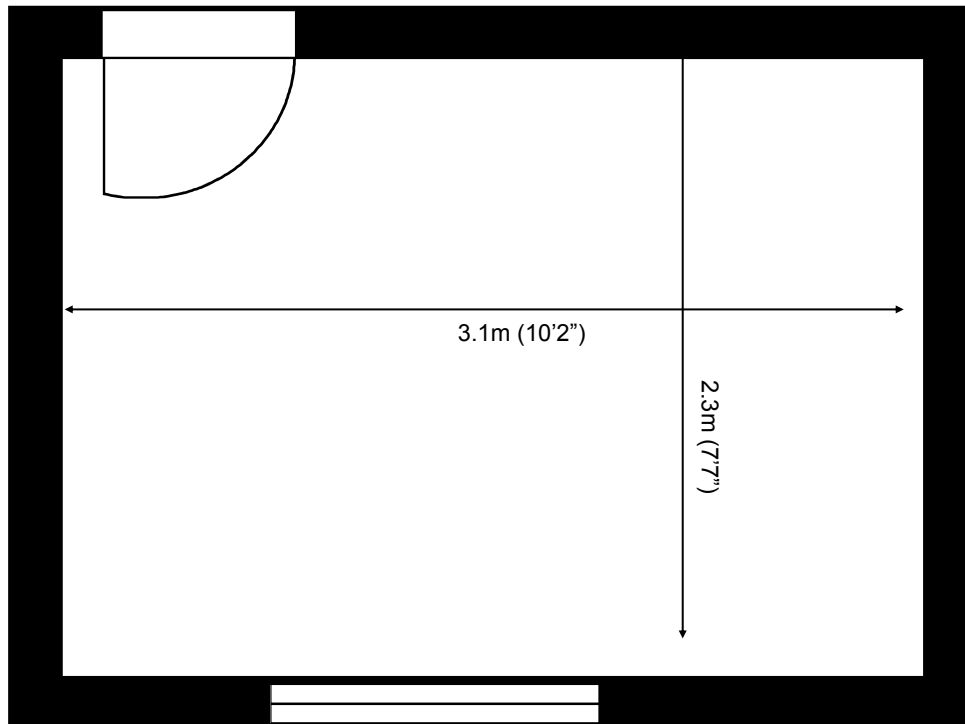

50 Churchill Square Business Centre

First Floor—Suite 37
7.1sq m (76 sq ft)*

Churchill Square Business Centre
Kings Hill
West Malling
Kent ME19 4YU
01732 523415

*Approximate Measurements
Not to scale

Space for growing businesses

www.capitalspace.co.uk

50 Churchill Square Business Centre

First Floor—Suite 37
7.1sq m (76 sq ft)*

Site Plan

Additional Information

We are happy to provide further details and answer any questions. Please contact our Centre Manager on 01732 523415.