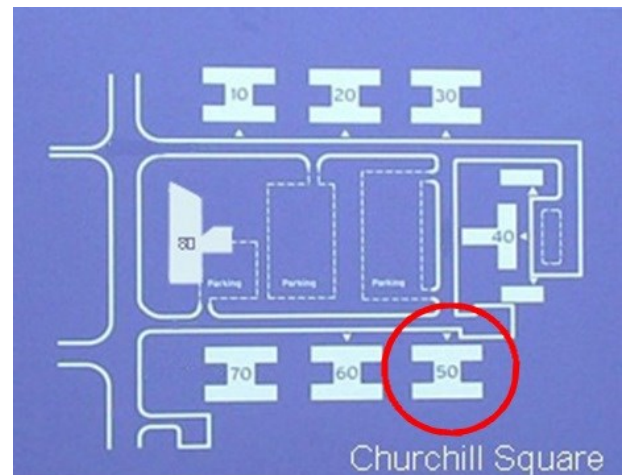

Churchill Square Business Centre
Kings Hill
West Malling
Kent ME19 4YU
01732 523415

*Approximate Measurements
Not to scale