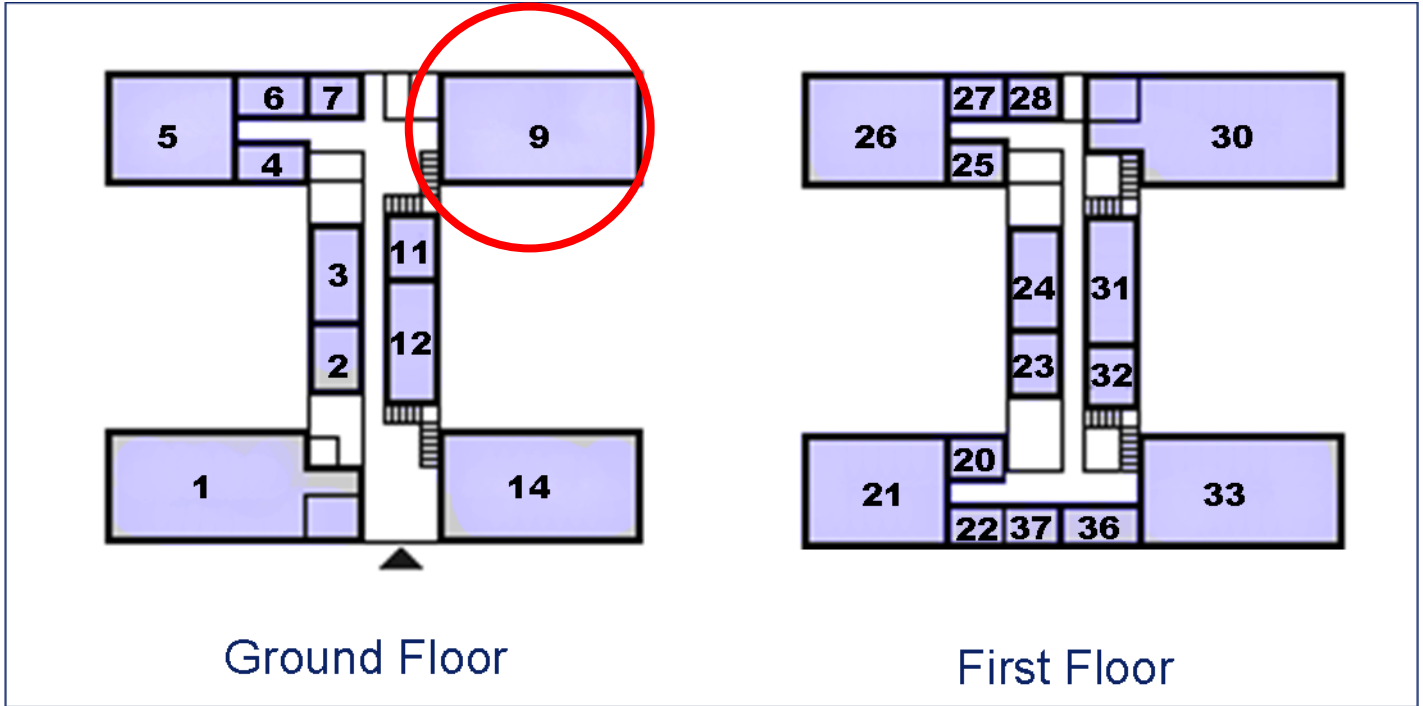

# 50 Churchill Square Business Centre

Ground Floor—Suite 9  
76.9sq m (828 sq ft)\*

**Churchill Square Business Centre**  
Kings Hill  
West Malling  
Kent ME19 4YU  
01732 523415

\*Approximate Measurements  
Not to scale

# 50 Churchill Square Business Centre

Ground Floor—Suite 9  
76.9sq m (828 sq ft)\*

Site Plan