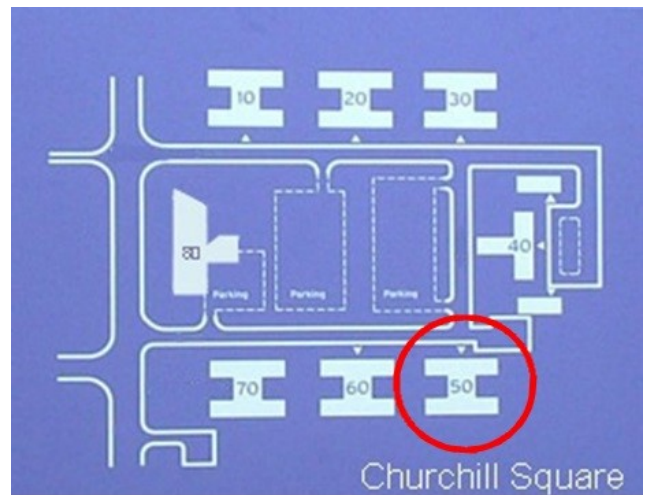

Churchill Square Business Centre
Kings Hill
West Malling
Kent ME19 4YU
01732 523415

*Approximate Measurements
Not to scale