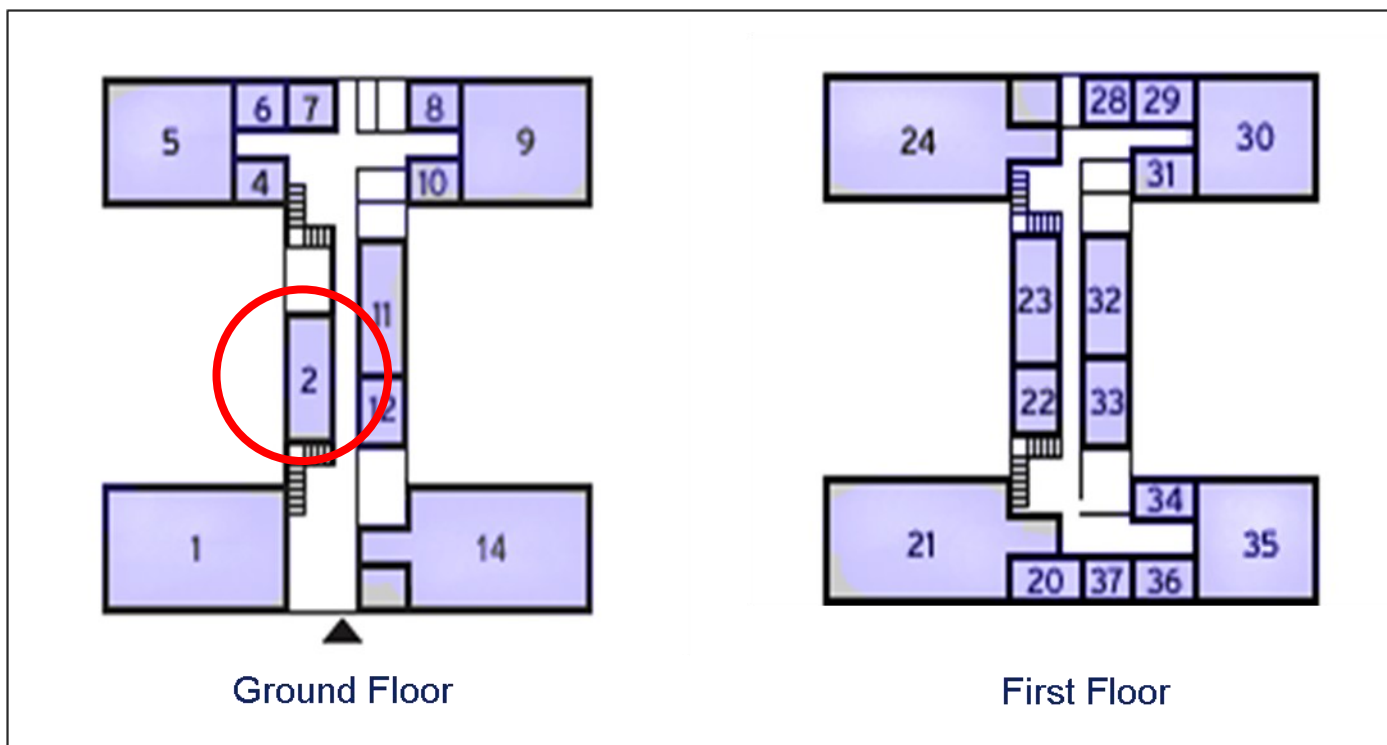

# 60 Churchill Square Business Centre

Ground Floor—Suite 2  
22.9sq m (247 sq ft)\*