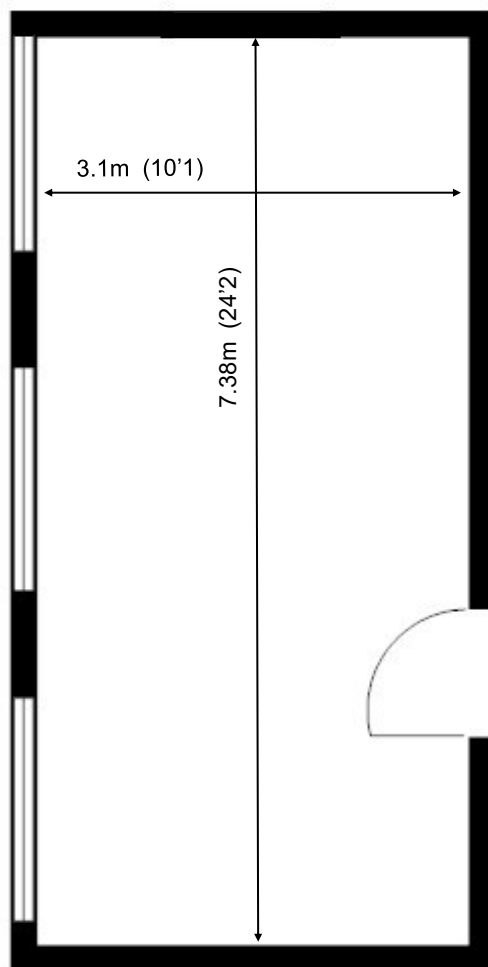

# 60 Churchill Square Business Centre

Ground Floor—Suite 2  
22.9sq m (247 sq ft)\*

**Churchill Square Business Centre**  
Kings Hill  
West Malling  
Kent ME19 4YU  
01732 523415

\*Approximate Measurements  
Not to scale

# 60 Churchill Square Business Centre

Ground Floor—Suite 2  
22.9sq m (247 sq ft)\*

\*Approximate Measurements  
Not to scale