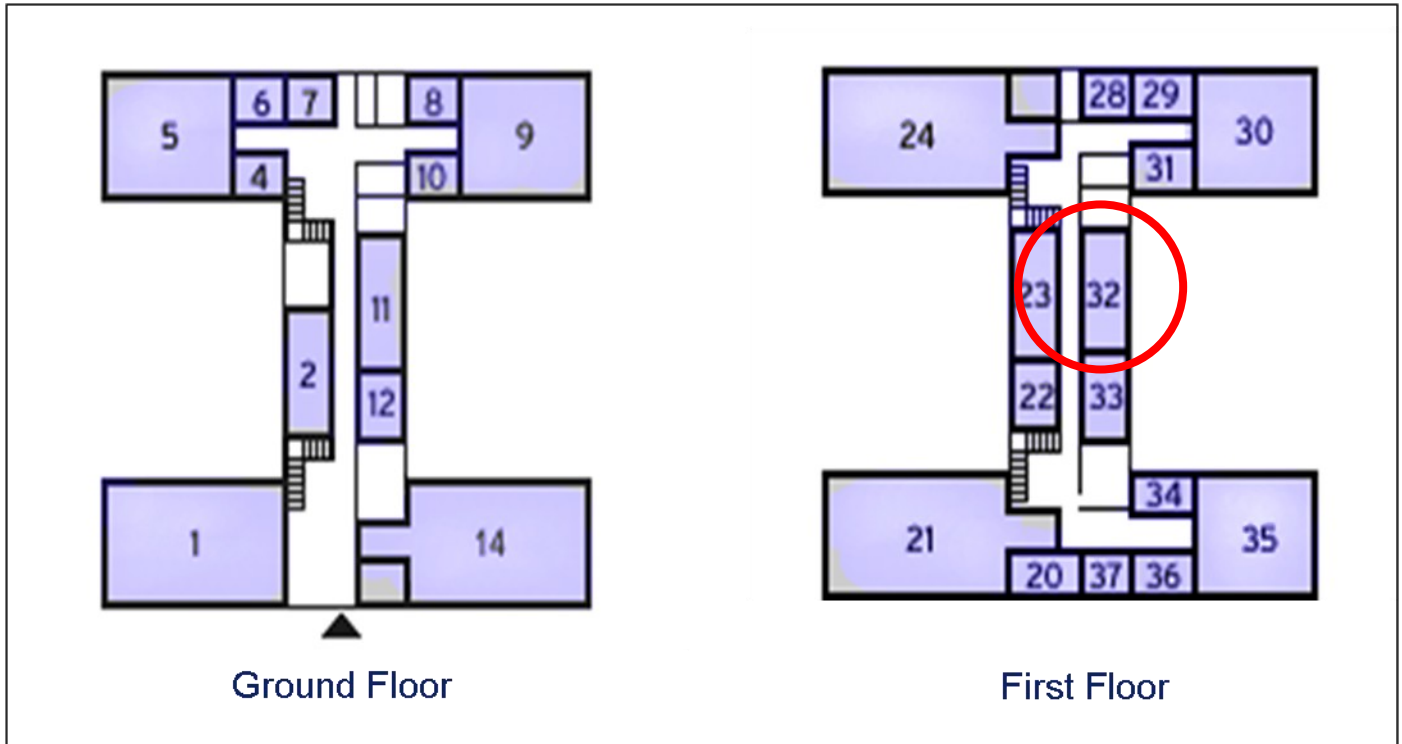

## First Floor—Suite 32

20.4 m (220 sq ft)\*