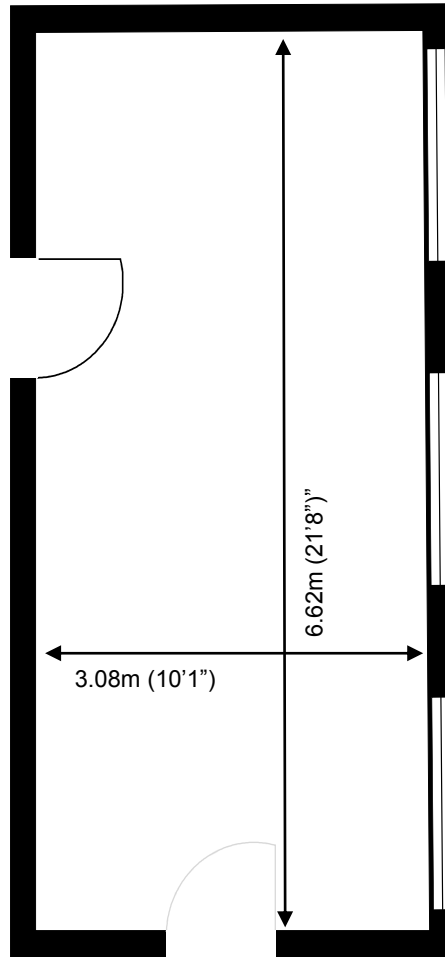

# 60 Churchill Square Business Centre

First Floor—Suite 32  
20.4 m (220 sq ft)\*

**Churchill Square Business Centre**  
Kings Hill  
West Malling  
Kent ME19 4YU  
01732 523415

\*Approximate Measurements

Not to scale

Space for growing businesses

[www.capitalspace.co.uk](http://www.capitalspace.co.uk)

## First Floor—Suite 32

20.4 m (220 sq ft)\*