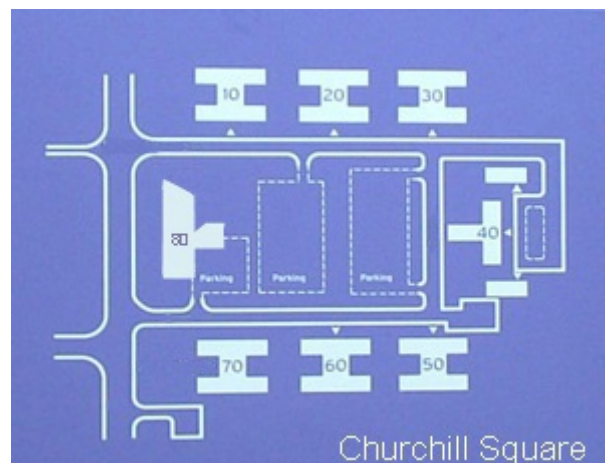

Churchill Square Business Centre
Kings Hill
West Malling
Kent ME19 4YU
01732 523415

*Approximate Measurements

Not to scale

Space for growing businesses

www.capitalspace.co.uk