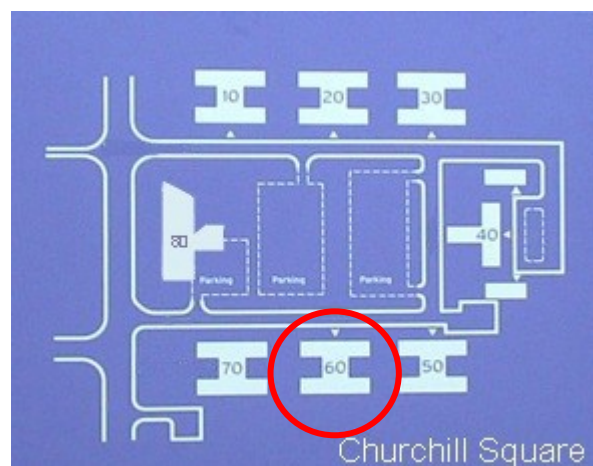

Churchill Square Business Centre
Kings Hill
West Malling
Kent ME19 4YU
01732 523415

*Approximate Measurements
Not to scale