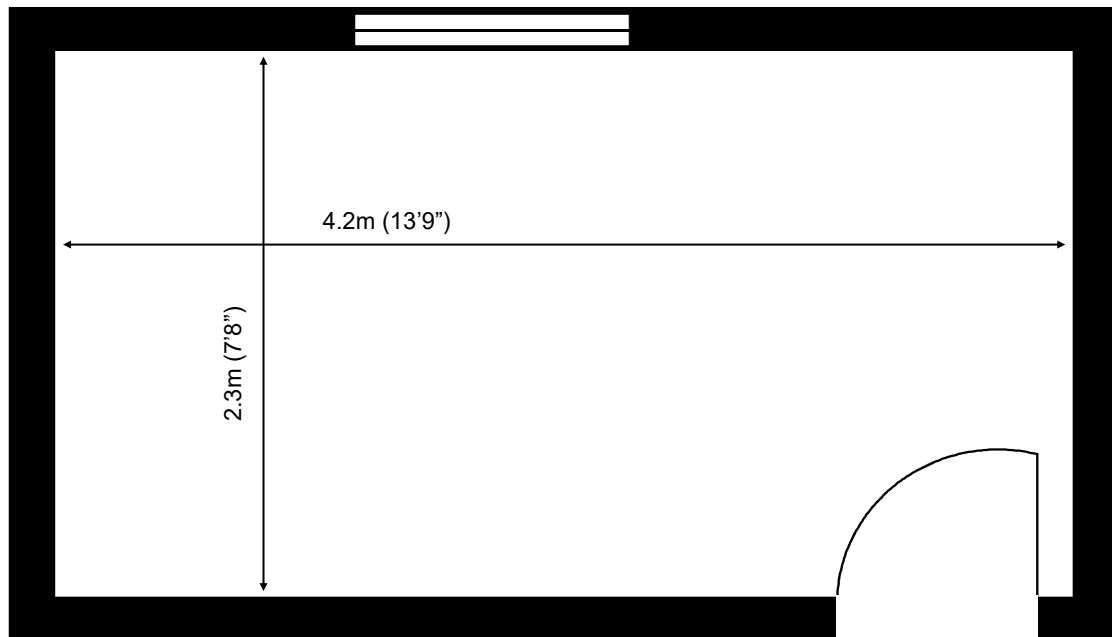

60 Churchill Square Business Centre

First Floor—Suite 34
9.8sq m (105sq ft)*

Churchill Square Business Centre
Kings Hill
West Malling
Kent ME19 4YU
01732 523415

*Approximate Measurements
Not to scale

Space for growing businesses

www.capitalspace.co.uk