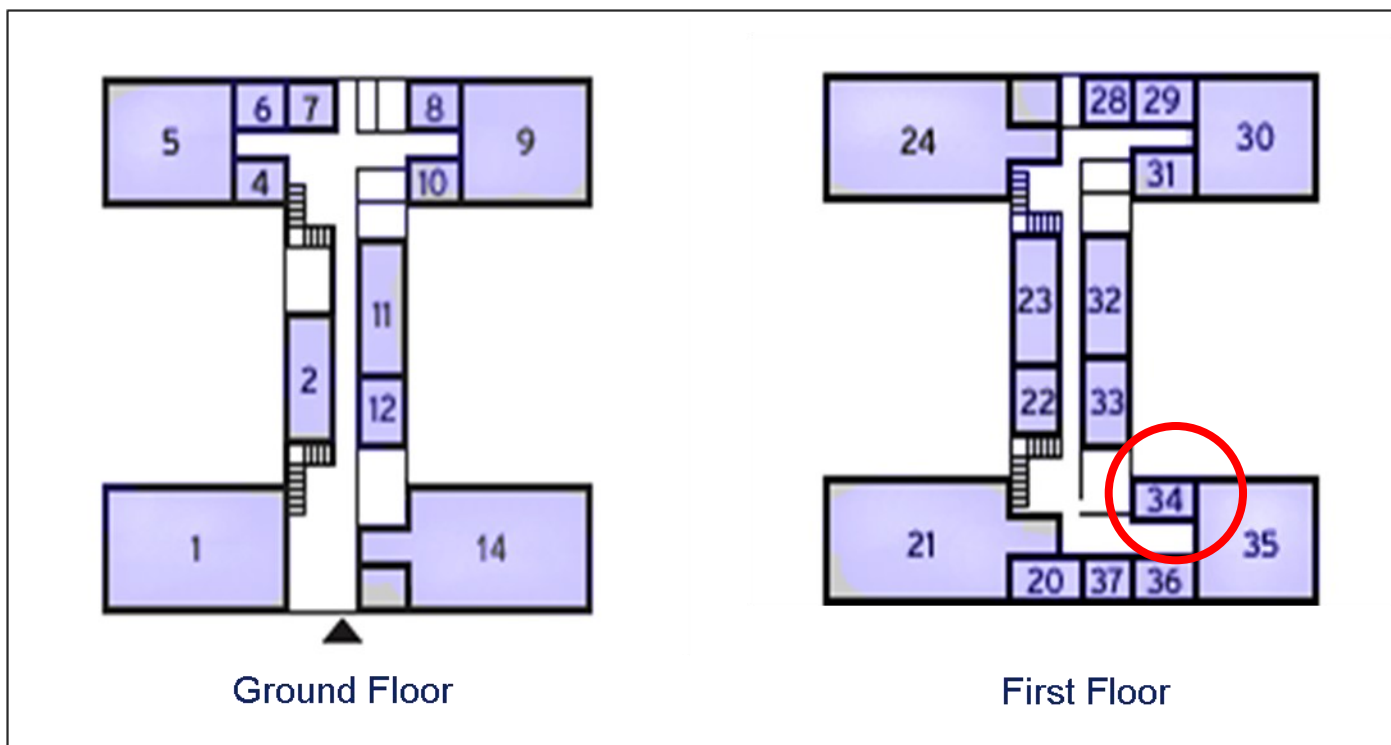

# 60 Churchill Square Business Centre

**First Floor—Suite 34**  
9.8sq m (105sq ft)\*