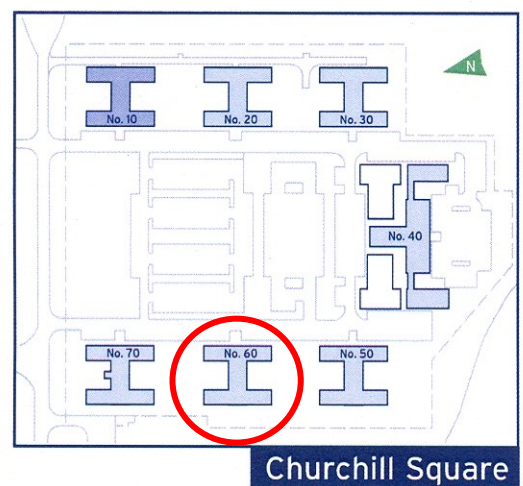

60 Churchill Square Business Centre

First Floor—Suite 35
49.4 sq m (532 sq ft)*

Churchill Square Business Centre
Kings Hill
West Malling
Kent ME19 4YU
01732 523415

*Approximate Measurements
Not to scale

Space for growing businesses

www.capitalspace.co.uk

60 Churchill Square Business Centre

First Floor—Suite 35

49.4 sq m (532 sq ft)*

Additional Information

We are happy to provide further details and answer any questions. Please contact our Centre Manager on 01732 523415.