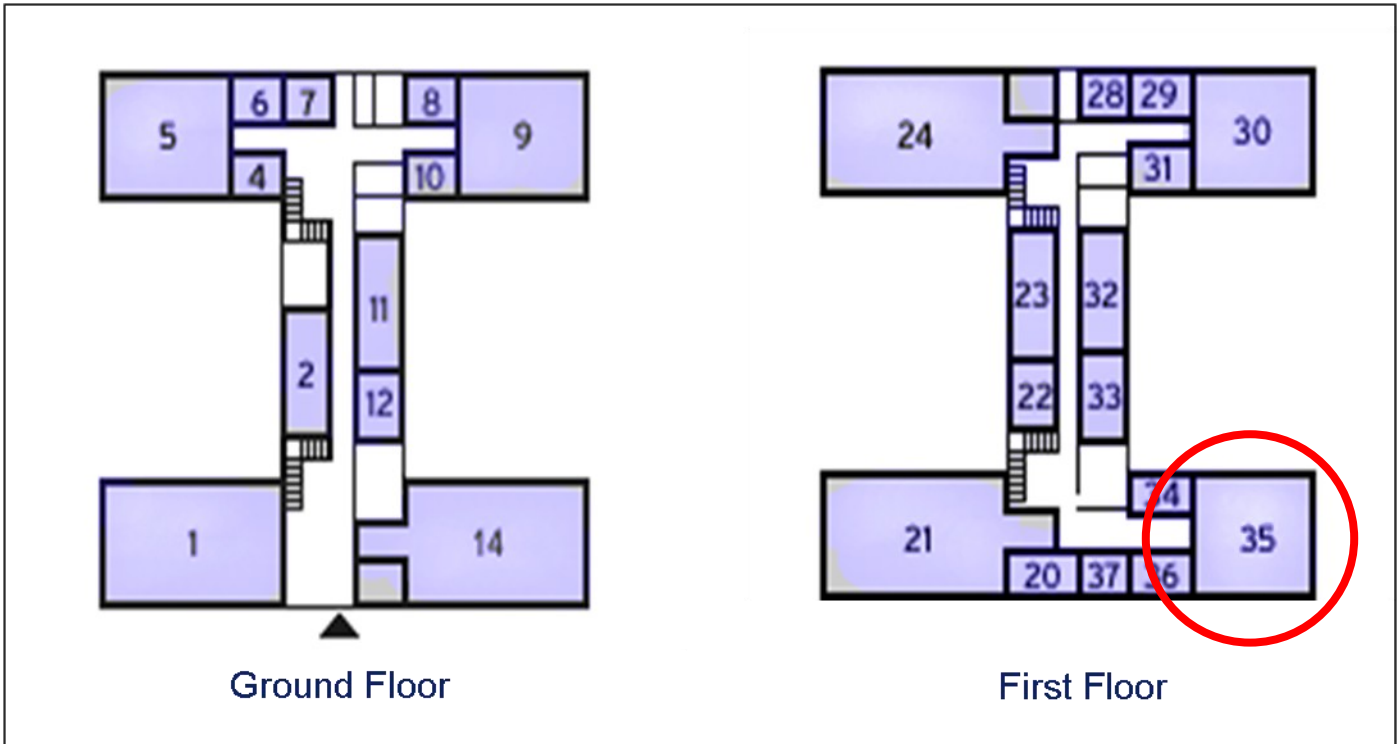

60 Churchill Square Business Centre

First Floor—Suite 35

49.4 sq m (532 sq ft)*

Additional Information

We are happy to provide further details and answer any questions. Please contact our Centre Manager on 01732 523415.