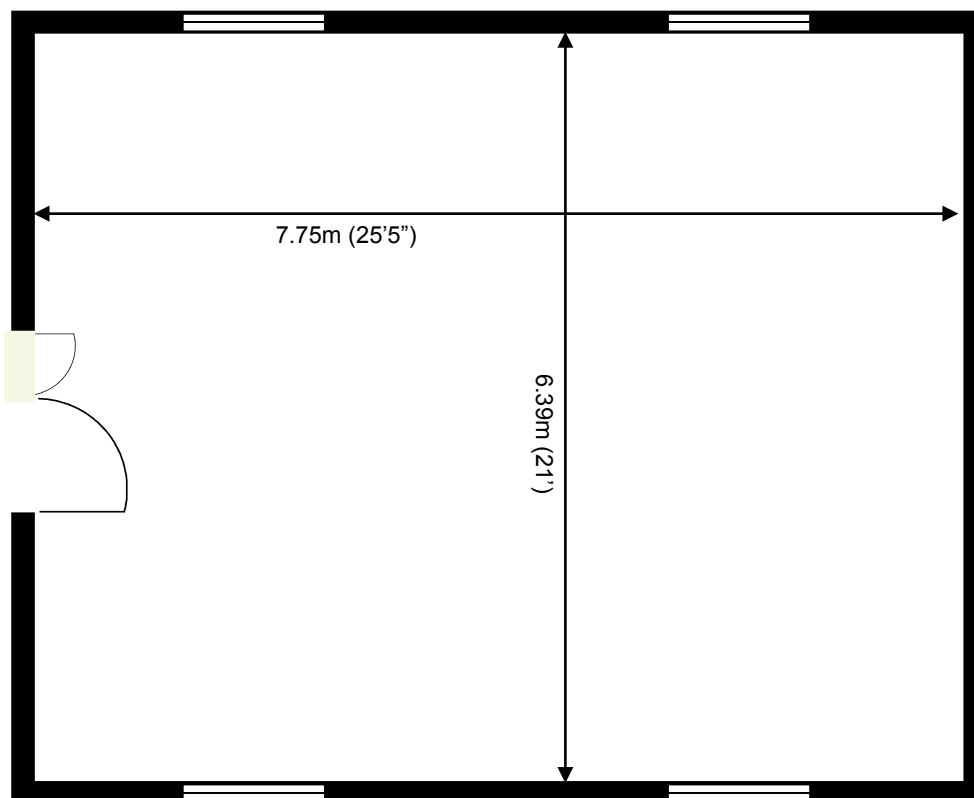

60 Churchill Square Business Centre

First Floor—Suite 35
49.4 sq m (532 sq ft)*

Churchill Square Business Centre
Kings Hill
West Malling
Kent ME19 4YU
01732 523415

*Approximate Measurements
Not to scale

Space for growing businesses