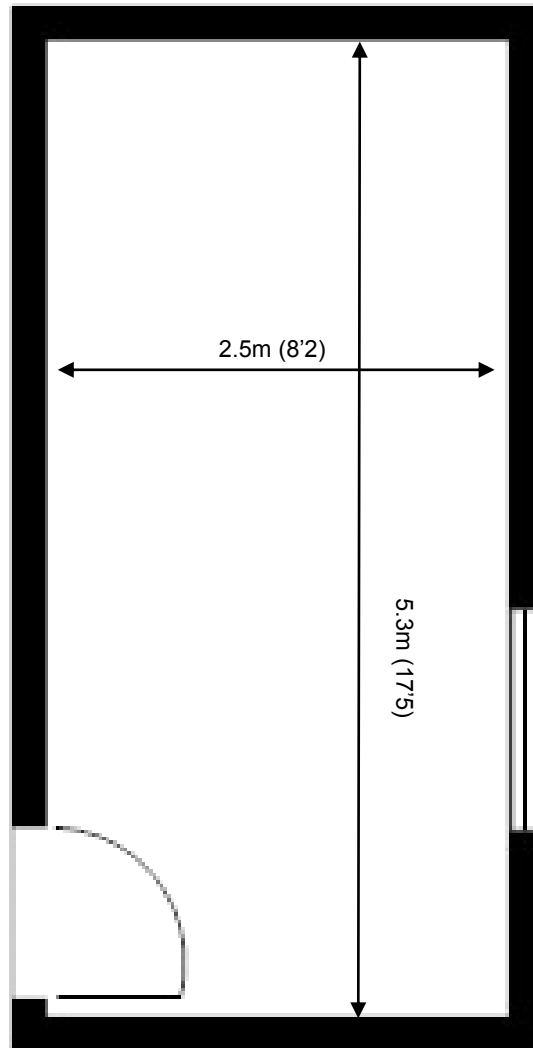

70 Churchill Square Business Centre

Ground Floor—Suite 8
13.2sq m (142 sq ft)*

Churchill Square Business Centre
Kings Hill
West Malling
Kent ME19 4YU
01732 523415

*Approximate Measurements
Not to scale

Space for growing businesses