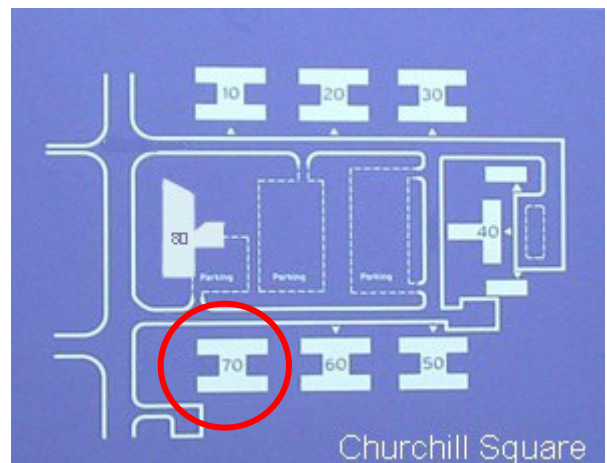

Churchill Square Business Centre
Kings Hill
West Malling
Kent ME19 4YU
01732 523415

*Approximate Measurements

Not to scale

Space for growing businesses

www.capitalspace.co.uk