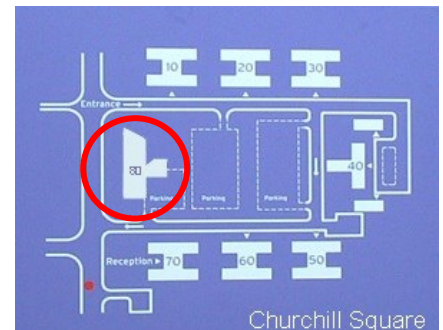

www.capitalspace.co.uk

80 Churchill Square Business Centre

Ground Floor—Suite 8

27sq m (287 sq ft)*

Additional Information

We are happy to provide further details and answer any questions. Please contact our Centre Manager on 01732 523415.