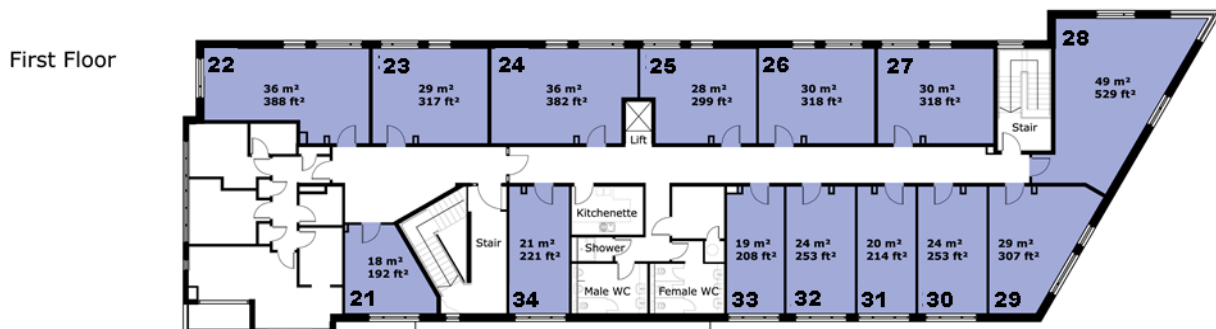

80 Churchill Square Business Centre

Ground Floor—Suite 8
27sq m (287 sq ft)*

Churchill Square Business Centre
Kings Hill
West Malling
Kent ME19 4YU
01732 523415

*Approximate Measurements
Not to scale

Space for growing businesses

www.capitalspace.co.uk

80 Churchill Square Business Centre

Ground Floor—Suite 8

27sq m (287 sq ft)*

Additional Information

We are happy to provide further details and answer any questions. Please contact our Centre Manager on 01732 523415.