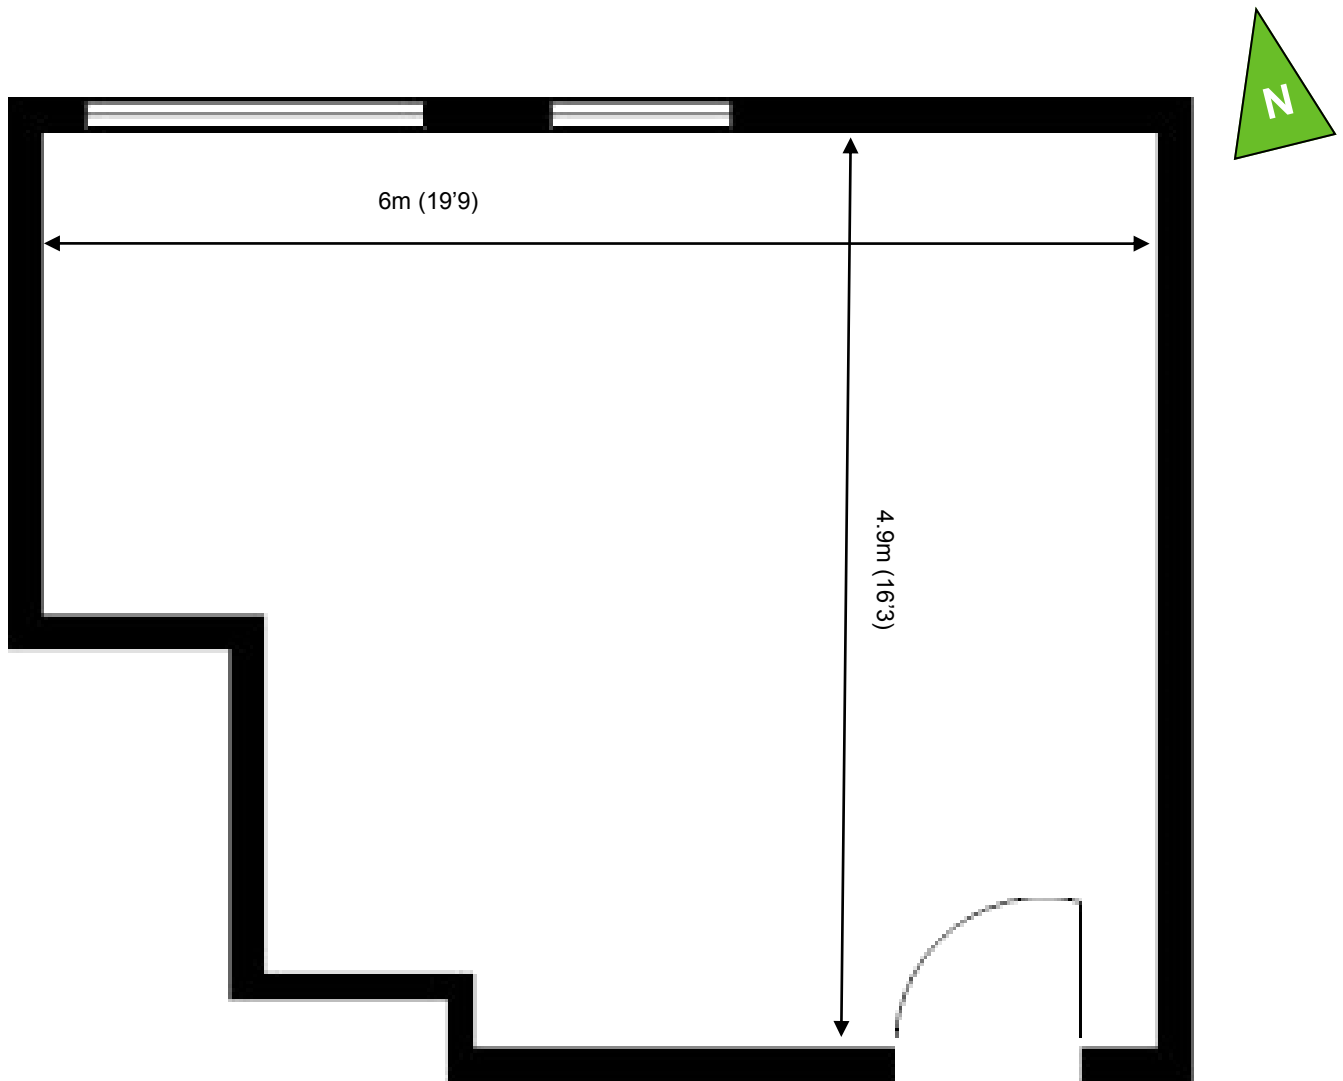

80 Churchill Square Business Centre

Ground Floor—Suite 8
27sq m (287 sq ft)*

Churchill Square Business Centre
Kings Hill
West Malling
Kent ME19 4YU
01732 523415

*Approximate Measurements
Not to scale

Space for growing businesses

www.capitalspace.co.uk

80 Churchill Square Business Centre

Ground Floor—Suite 8

27sq m (287 sq ft)*

Additional Information

We are happy to provide further details and answer any questions. Please contact our Centre Manager on 01732 523415.