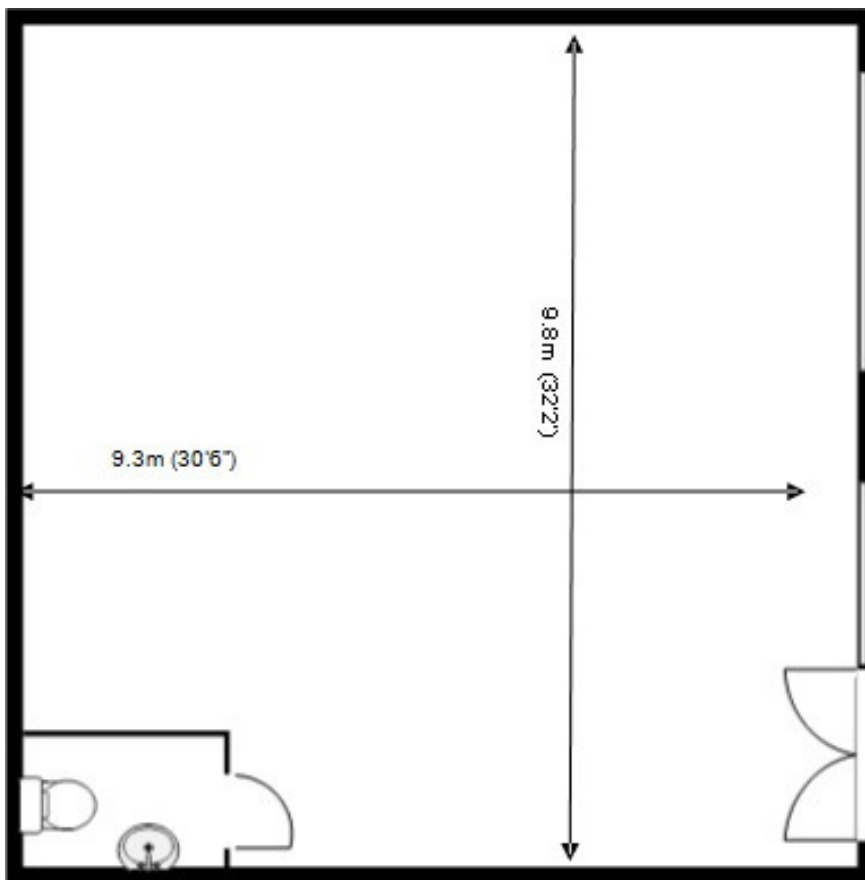

Waterhouse Business Centre

Ground Floor—Unit 209
(94m (1010 sq ft)*

*Approximate
Measurements
Not to scale

Discover more

Waterhouse Business Centre

Ground Floor—Unit 209
(94m (1010 sq ft)*

Discover more