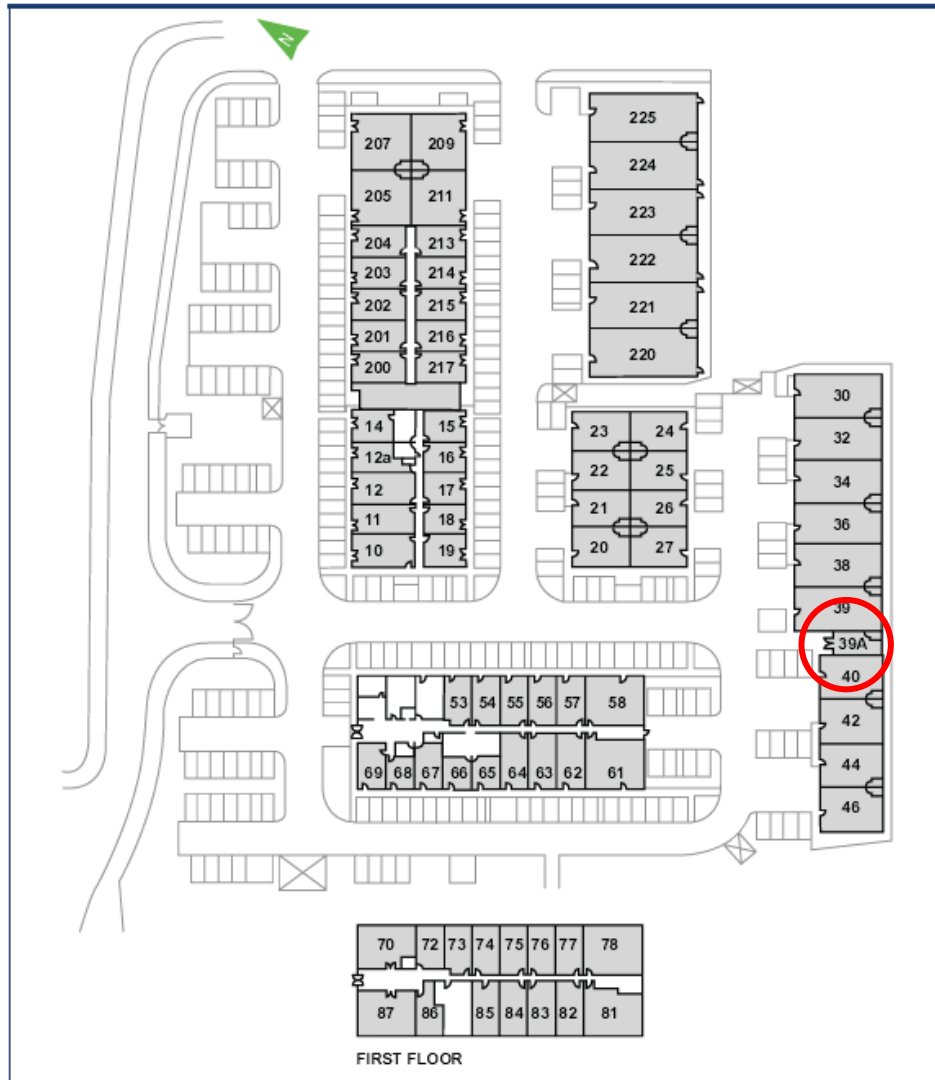

Waterhouse Business Centre

Unit 39a

28.8 sq m (310 sq ft)*

Waterhouse Business Centre

Cromar Way
Chelmsford
Essex CM1 2QE

01245 392000

*Approximate Measurements

Not to scale

Space for growing businesses

www.capitalspace.co.uk

Waterhouse Business Centre

Unit 39a

28.8 sq m (310 sq ft)*

Additional Information

Waterhouse Business Centre

Cromar Way
Chelmsford
Essex CM1 2QE
01245 392000

*Approximate Measurements

Not to scale

Space for growing businesses

www.capitalspace.co.uk