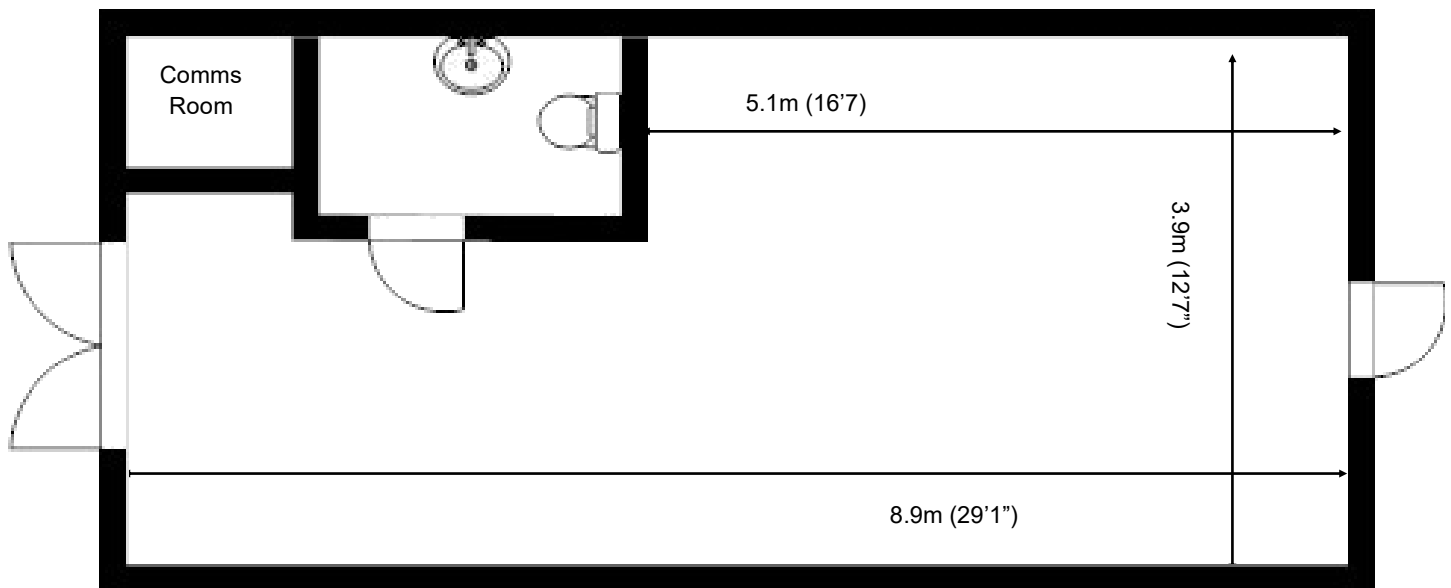

Waterhouse Business Centre

Unit 39a

28.8 sq m (310 sq ft)*

Waterhouse Business Centre

Cromar Way
Chelmsford
Essex CM1 2QE

01245 392000

*Approximate Measurements

Not to scale

Space for growing businesses

www.capitalspace.co.uk

Waterhouse Business Centre

Unit 39a

28.8 sq m (310 sq ft)*

Additional Information

Waterhouse Business Centre

Cromar Way
Chelmsford
Essex CM1 2QE
01245 392000

*Approximate Measurements

Not to scale

Space for growing businesses

www.capitalspace.co.uk