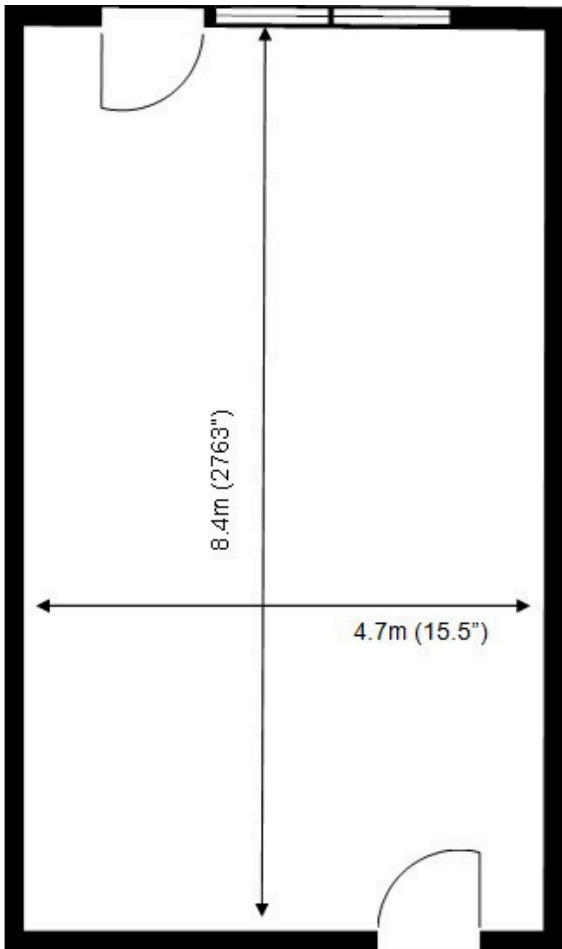

# Waterhouse Business Centre

Ground Floor—Unit 54  
(39sq m / 424 sq ft)\*

Discover more

\*Approximate  
Measurements  
Not to scale

# Waterhouse Business Centre

Ground Floor—Unit 54  
(39sq m / 424 sq ft)\*

Discover more