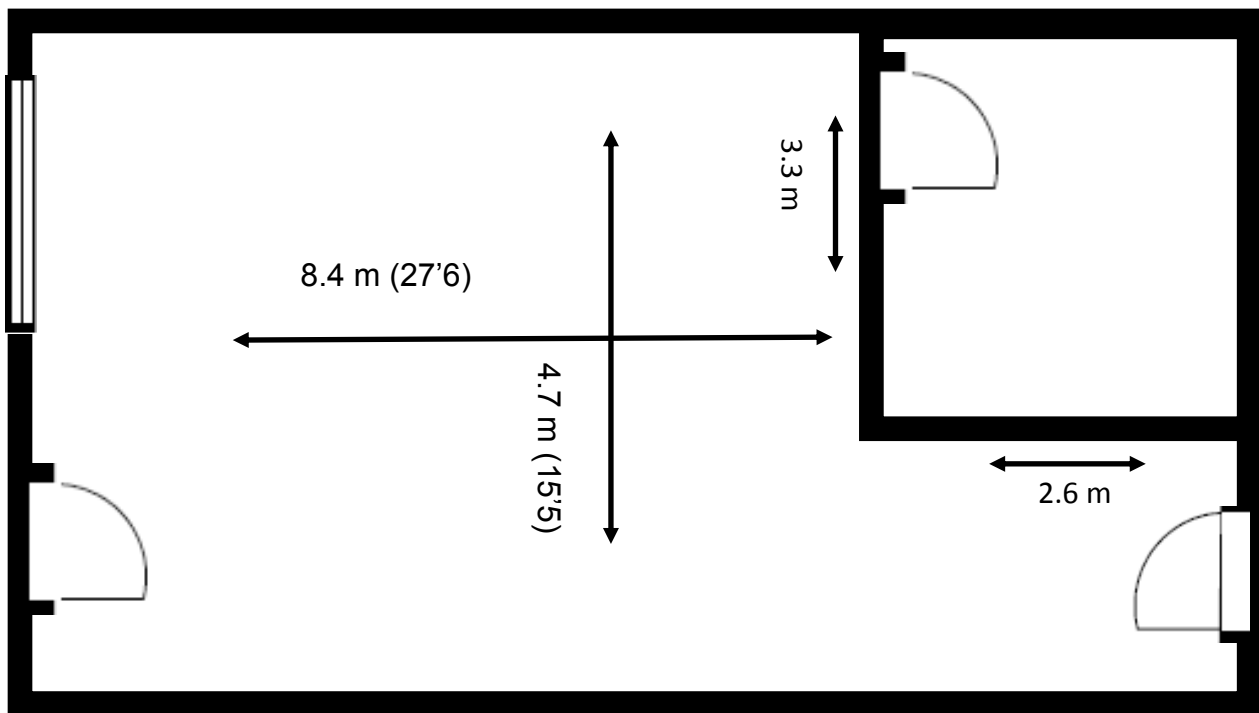

Waterhouse Business Centre

Unit 56

39 sq m (421 sq ft)*

Waterhouse Business Centre

Cromar Way
Chelmsford
Essex CM1 2QE

*Approximate Measurements

Not to Scale

Space for growing businesses

www.capitalspace.co.uk

Waterhouse Business Centre

Unit 56

39 sq m (421 sq ft)*

Additional Information

We are happy to provide further details and answer any questions. Please contact our Centre Manager on 01245 392000.