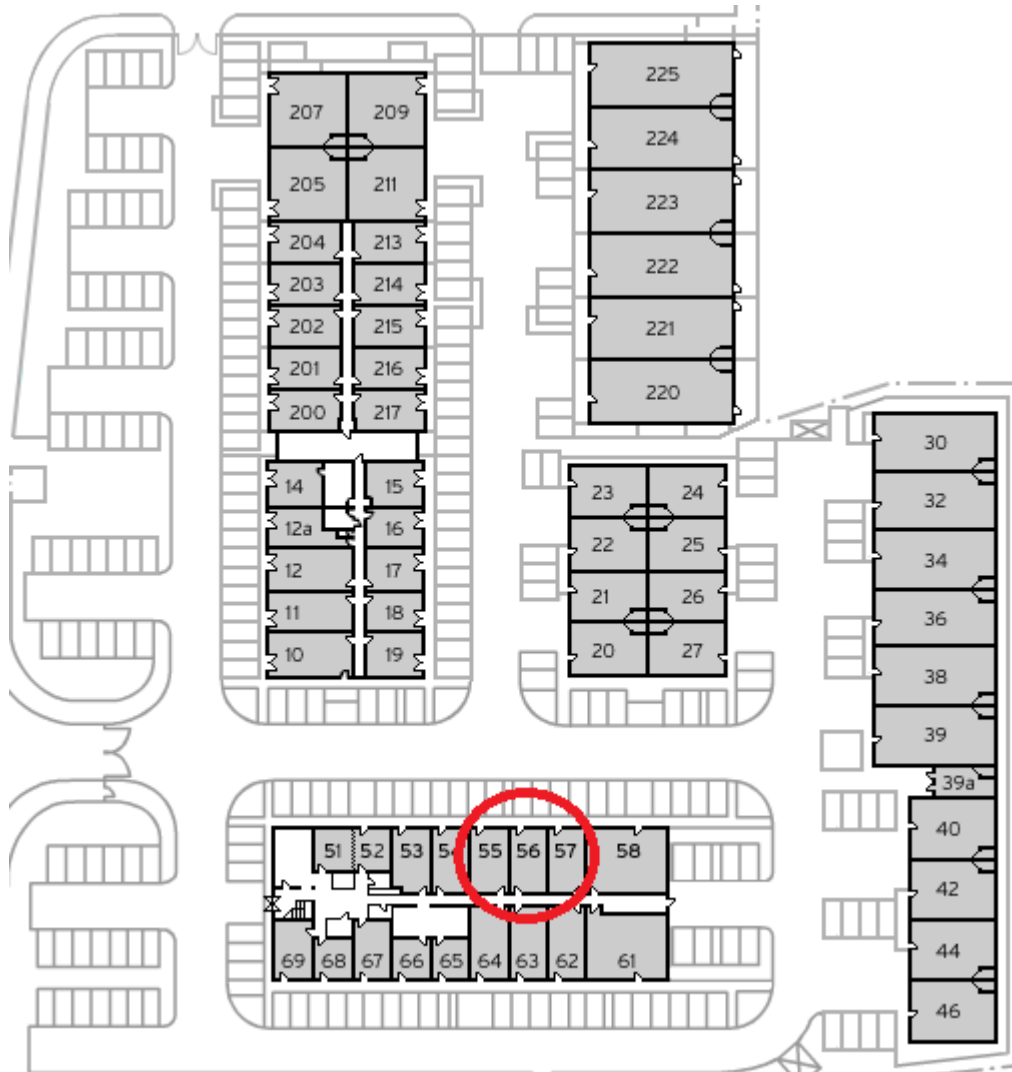

Waterhouse Business Centre

Unit 56

39 sq m (421 sq ft)*

Waterhouse Business Centre

Cromar Way
Chelmsford
Essex CM1 2QE

*Approximate Measurements

Not to Scale

Space for growing businesses

www.capitalspace.co.uk

Waterhouse Business Centre

Unit 56

39 sq m (421 sq ft)*

Additional Information

We are happy to provide further details and answer any questions. Please contact our Centre Manager on 01245 392000.