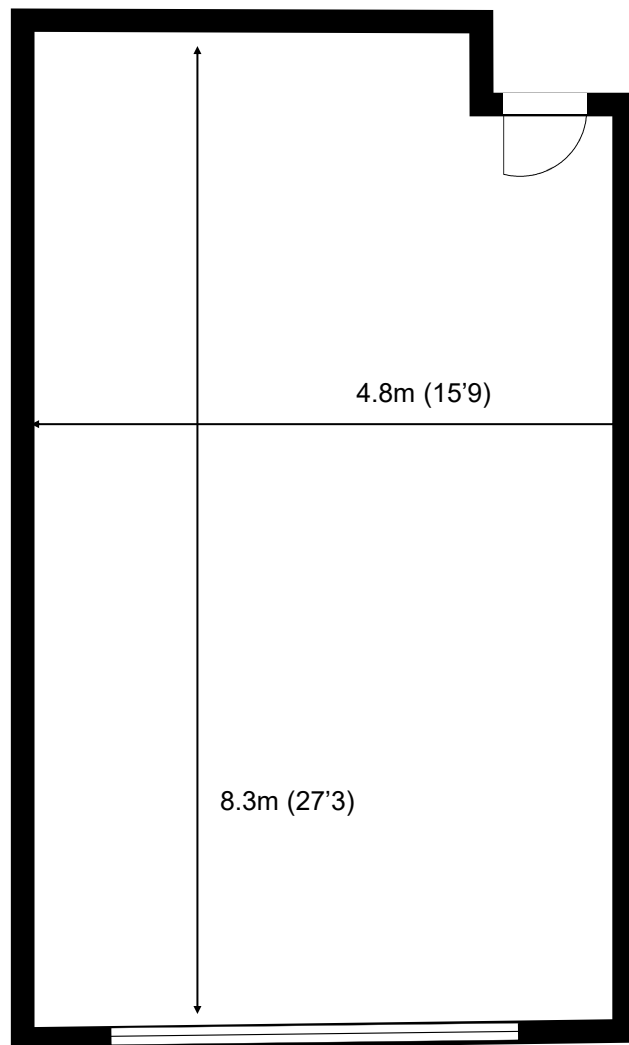

Waterhouse Business Centre

First Floor - Unit 82
38.8 sq m (418 sq ft)*

Waterhouse Business Centre
Cromar Way
Chelmsford
Essex CM1 2QE
01245 392000

*Approximate Measurements
Not to scale

Space for growing businesses

www.capitalspace.co.uk

Waterhouse Business Centre

First Floor - Unit 82
38.8 sq m (418 sq ft)*

Additional Information

We are happy to provide further details and answer any questions.
Please contact our Centre Manager on 01245 392000.