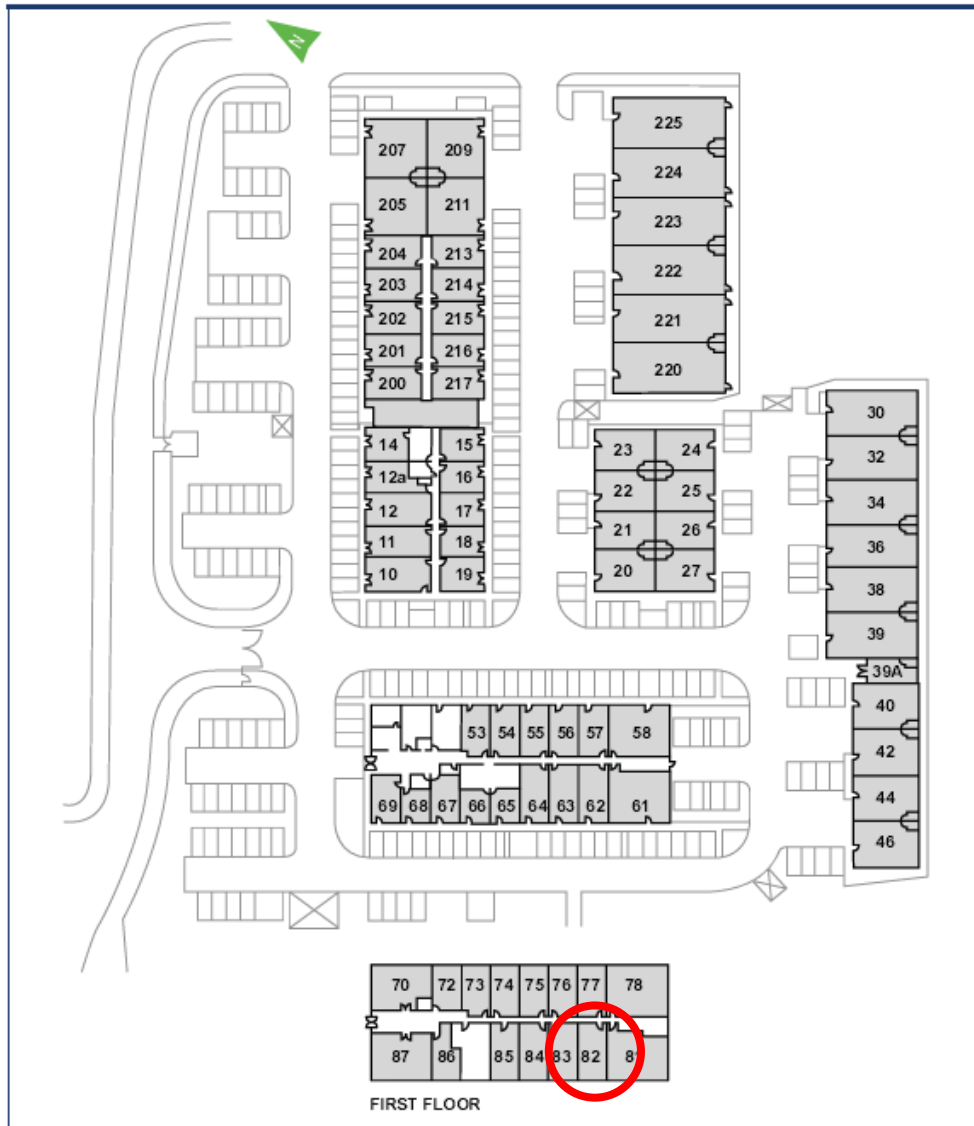

Waterhouse Business Centre

First Floor - Unit 82
38.8 sq m (418 sq ft)*

Waterhouse Business Centre
Cromar Way
Chelmsford
Essex CM1 2QE
01245 392000

*Approximate Measurements
Not to scale

Space for growing businesses

www.capitalspace.co.uk

Waterhouse Business Centre

First Floor - Unit 82
38.8 sq m (418 sq ft)*

Additional Information

We are happy to provide further details and answer any questions.
Please contact our Centre Manager on 01245 392000.