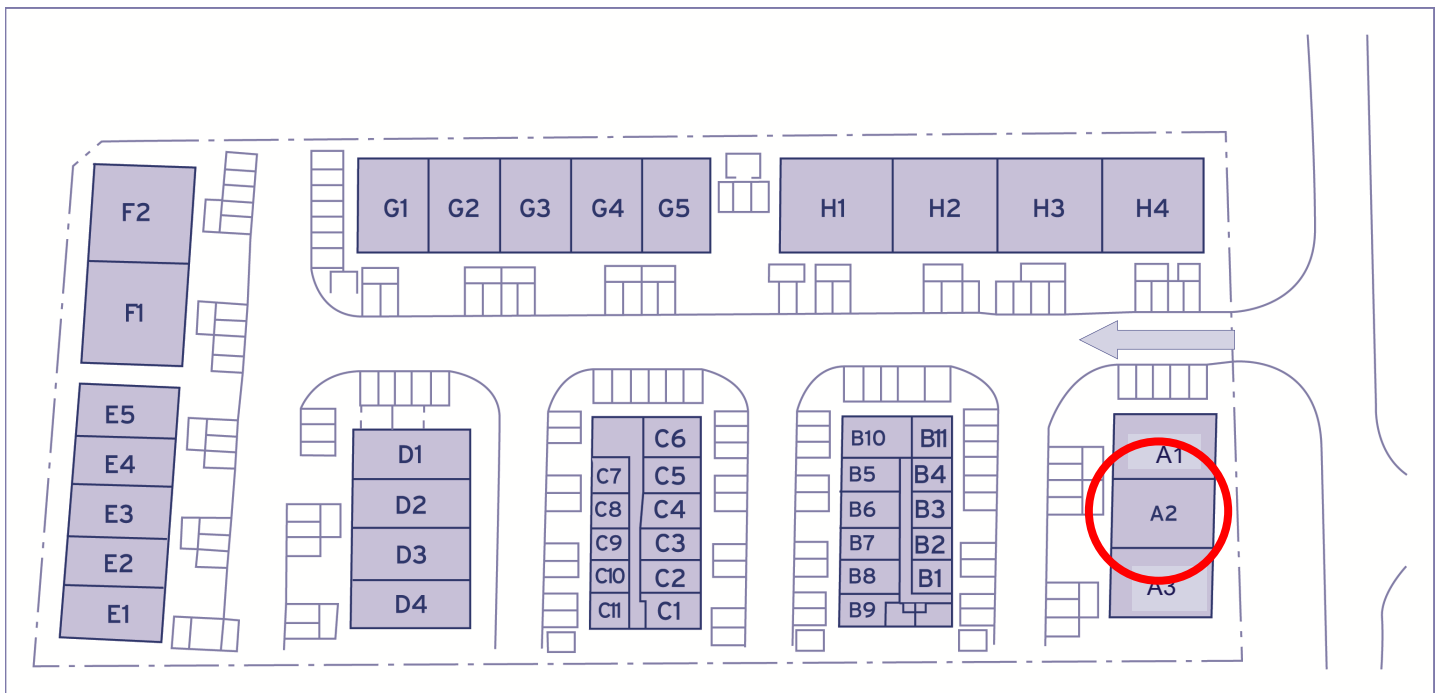

Colchester Business & Seedbed Centre

Unit A2

137.5 sq m (1480 sq ft)*

Colchester Business & Seedbed Centre
Wyncolls Road
Colchester
Essex CO4 9HT

*Approximate Measurements
Not to scale

Colchester Business & Seedbed Centre

Unit A2

137.5 sq m (1480 sq ft)*

Additional Information

Colchester Business & Seedbed Centre
Wyncolls Road
Colchester
Essex CO4 9HT

*Approximate Measurements

Not to scale