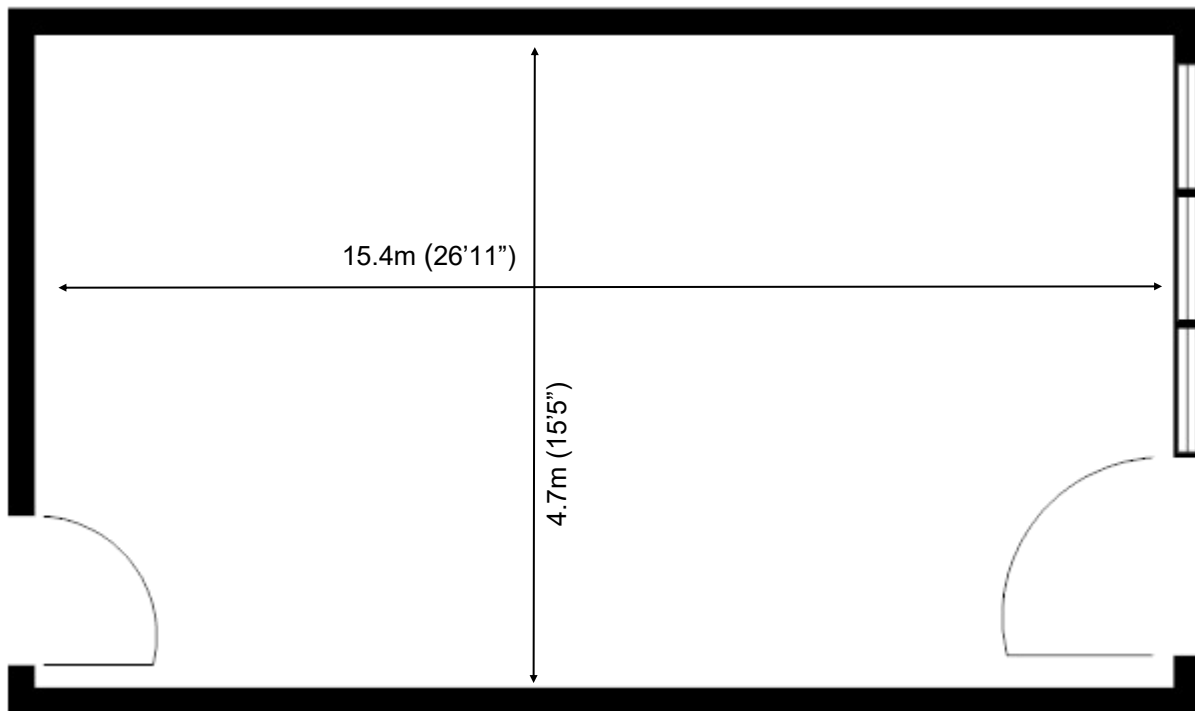

Colchester Business & Seedbed Centre

Unit C4

36.8 sq m (396 sq ft)*

Colchester Business & Seedbed Centre
Wyncolls Road
Colchester
Essex CO4 9HT

*Approximate Measurements
Not to scale

Space for growing businesses

www.capitalspace.co.uk

Colchester Business & Seedbed Centre

Unit C4

36.8 sq m (396 sq ft)*

Additional Information

Colchester Business & Seedbed Centre
Wyncolls Road
Colchester
Essex CO4 9HT

*Approximate Measurements

Not to scale