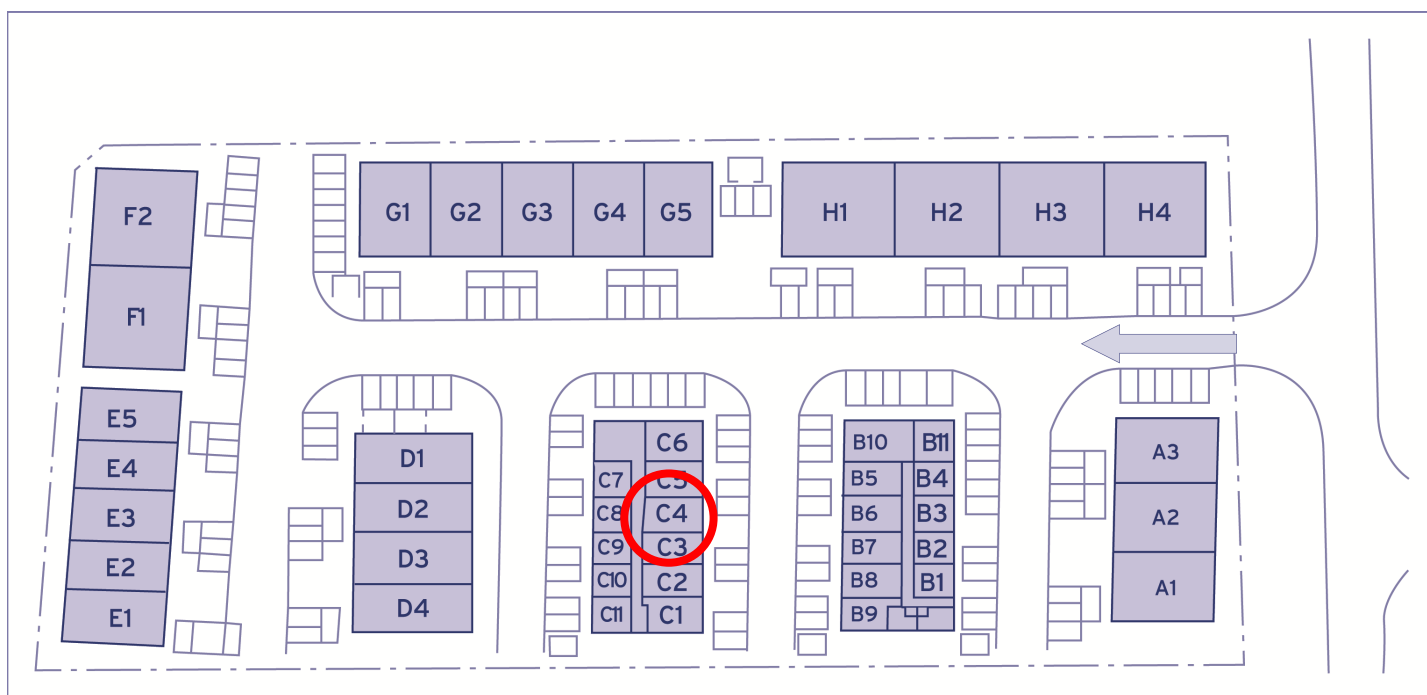

## Unit C4

36.8 sq m (396 sq ft)\*

**Colchester Business & Seedbed Centre**  
Wyncolls Road  
Colchester  
Essex CO4 9HT

\*Approximate Measurements  
Not to scale

Space for growing businesses

[www.capitalspace.co.uk](http://www.capitalspace.co.uk)

## Unit C4

36.8 sq m (396 sq ft)\*