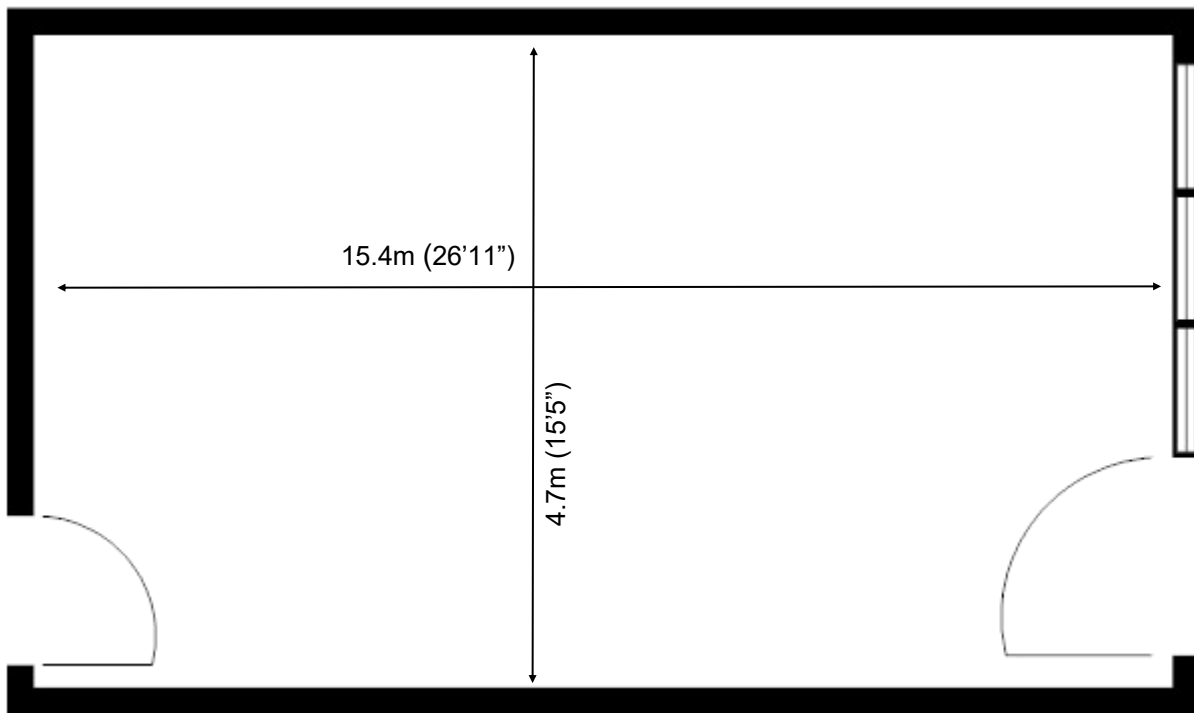

## Unit C4

36.8 sq m (396 sq ft)\*

**Colchester Business & Seedbed Centre**  
Wyncolls Road  
Colchester  
Essex CO4 9HT

\*Approximate Measurements  
Not to scale

Space for growing businesses

[www.capitalspace.co.uk](http://www.capitalspace.co.uk)

## Unit C4

36.8 sq m (396 sq ft)\*