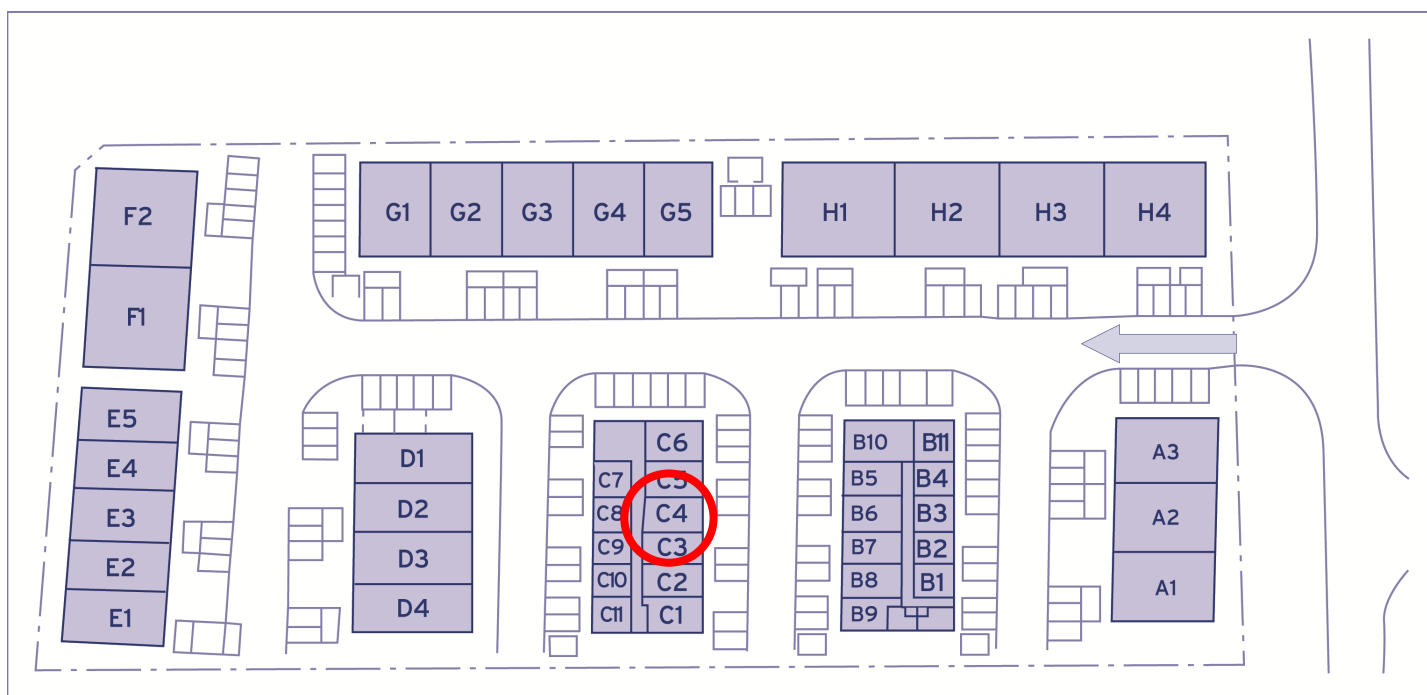

Colchester Business & Seedbed Centre

Unit C4

36.8 sq m (396 sq ft)*

Colchester Business & Seedbed Centre
Wyncolls Road
Colchester
Essex CO4 9HT

*Approximate Measurements
Not to scale

Space for growing businesses

www.capitalspace.co.uk

Colchester Business & Seedbed Centre

Unit C4

36.8 sq m (396 sq ft)*

Additional Information

Colchester Business & Seedbed Centre
Wyncolls Road
Colchester
Essex CO4 9HT

*Approximate Measurements

Not to scale