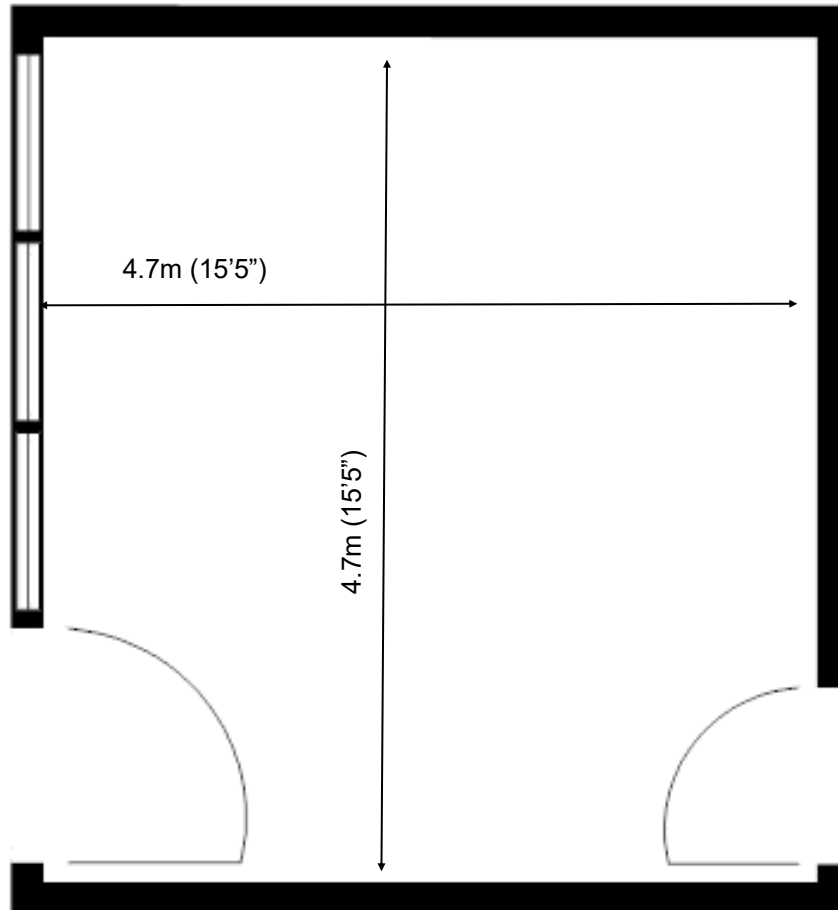

Colchester Business & Seedbed Centre

Unit C8

22.3 sq m (240 sq ft)*

Colchester Business & Seedbed Centre
Wyncolls Road
Colchester
Essex CO4 9HT

*Approximate Measurements
Not to scale

Space for growing businesses

www.capitalspace.co.uk

Colchester Business & Seedbed Centre

Unit C8

22.3 sq m (240 sq ft)*

Additional Information

Colchester Business & Seedbed Centre
Wyncolls Road
Colchester
Essex CO4 9HT

*Approximate Measurements

Not to scale