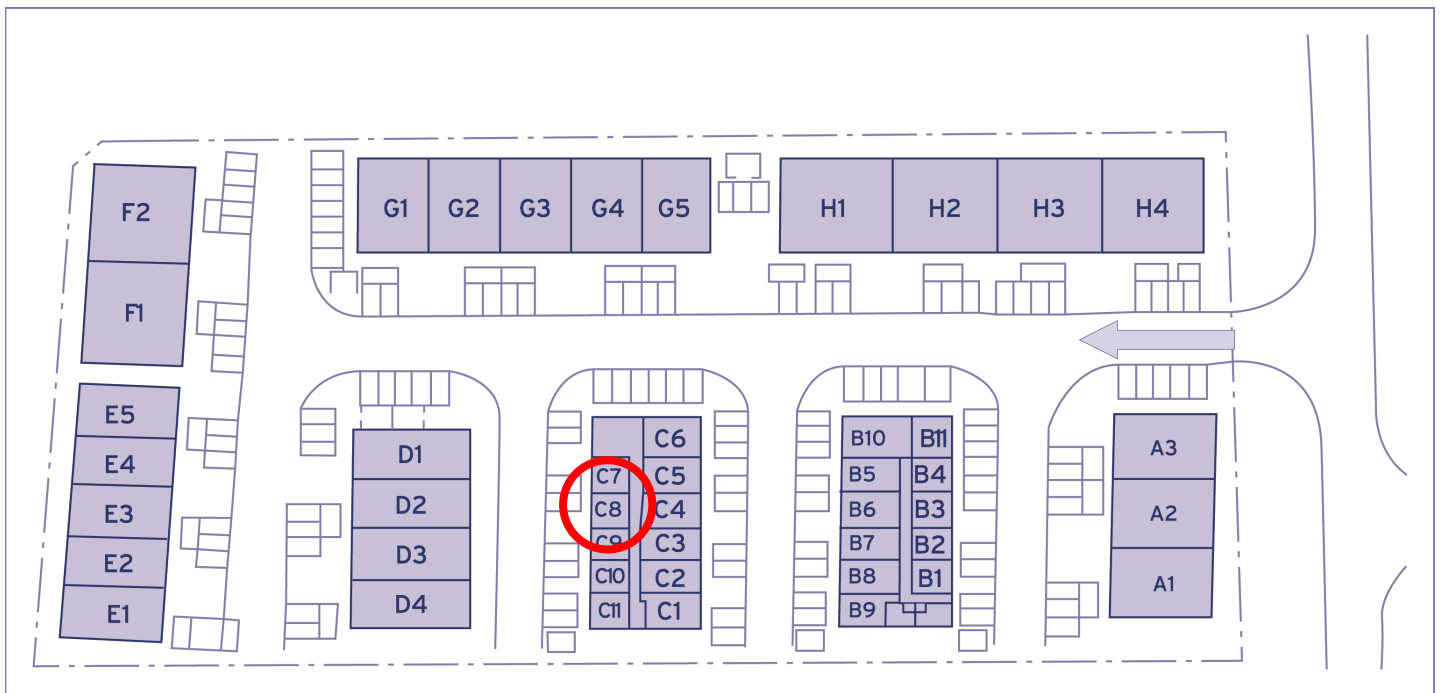

Colchester Business & Seedbed Centre

Unit C8

22.3 sq m (240 sq ft)*

Additional Information

Colchester Business & Seedbed Centre
Wyncolls Road
Colchester
Essex CO4 9HT

*Approximate Measurements

Not to scale