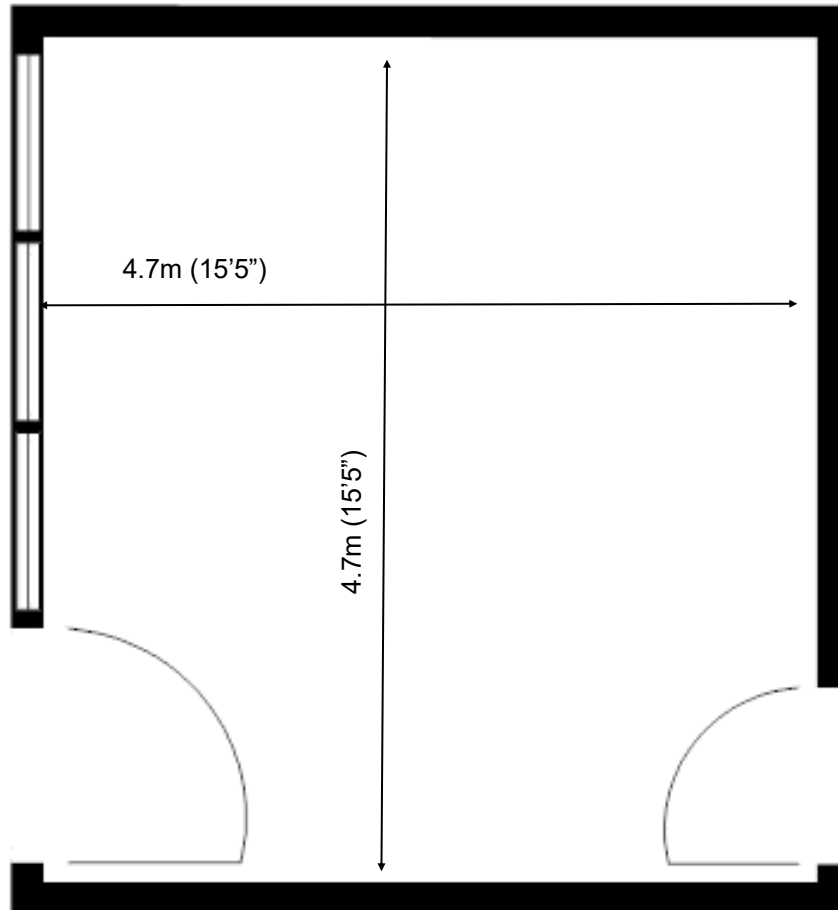

# Colchester Business & Seedbed Centre

Unit C8

22.3 sq m (240 sq ft)\*

**Colchester Business & Seedbed Centre**  
Wyncolls Road  
Colchester  
Essex CO4 9HT

\*Approximate Measurements  
Not to scale

Space for growing businesses

## Unit C8

22.3 sq m (240 sq ft)\*