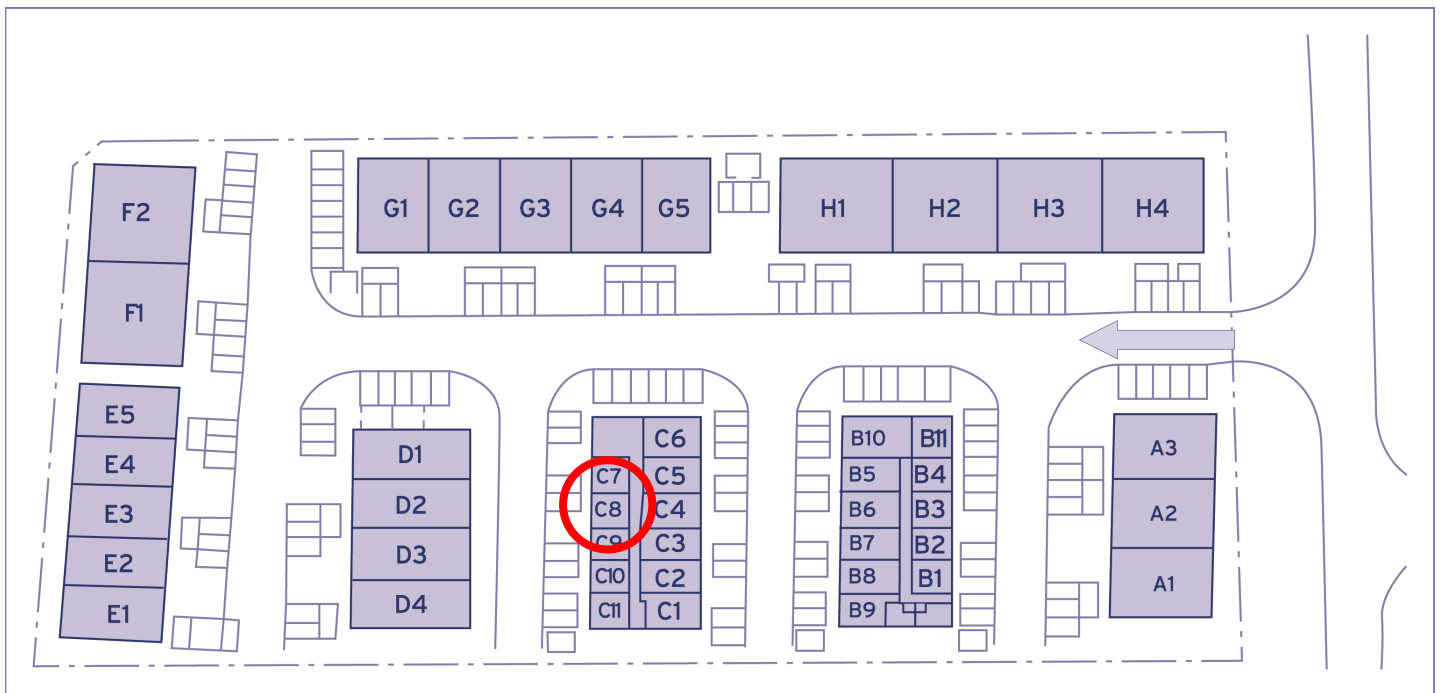

# Colchester Business & Seedbed Centre

Unit C8

22.3 sq m (240 sq ft)\*

**Colchester Business & Seedbed Centre**  
Wyncolls Road  
Colchester  
Essex CO4 9HT

\*Approximate Measurements  
Not to scale

Space for growing businesses

## Unit C8

22.3 sq m (240 sq ft)\*