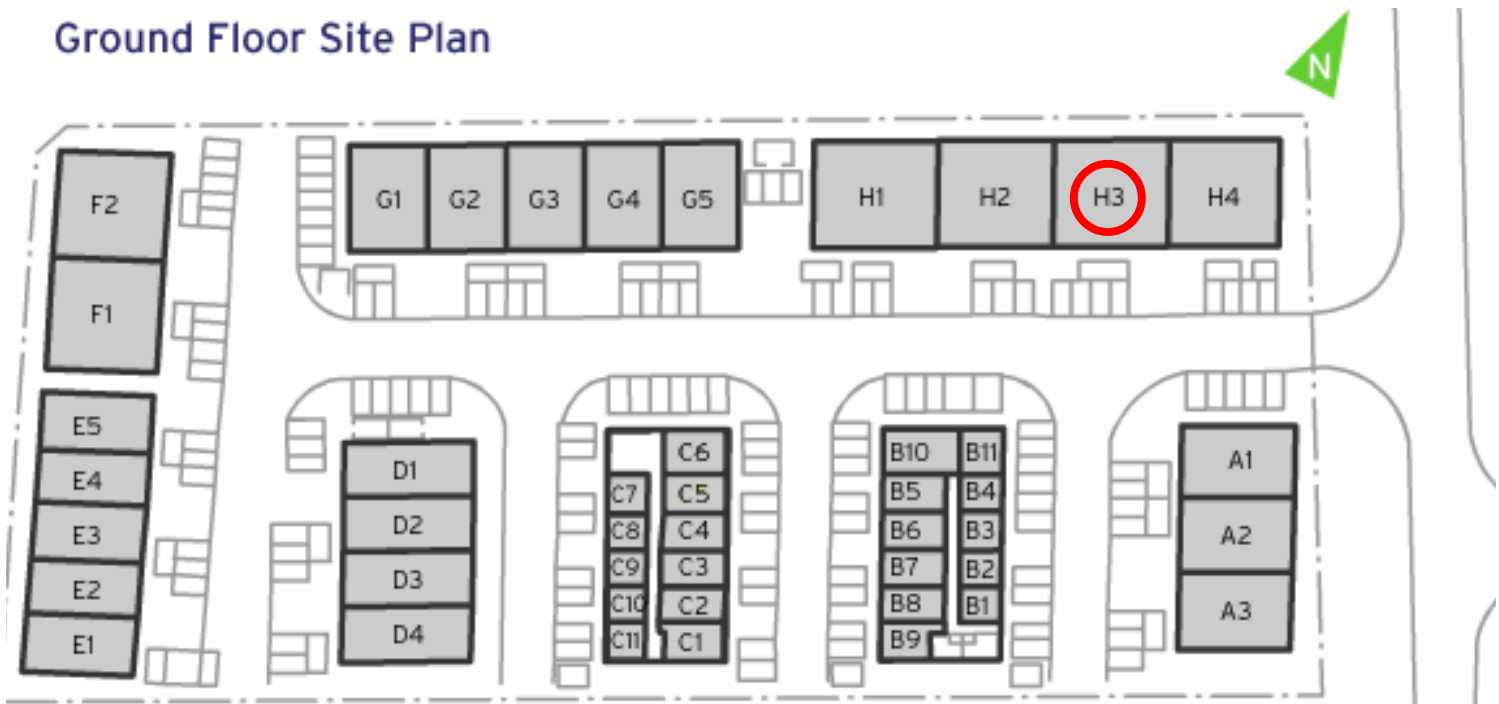

Colchester Business & Seedbed Centre

Ground Floor – H3
(205.8sq m (2215 sq ft))*

*Approximate
Measurements
Not to scale

Discover more

Colchester Business & Seedbed Centre

Ground Floor – H3
(205.8sq m (2215 sq ft))*

Ground Floor Site Plan

Discover more