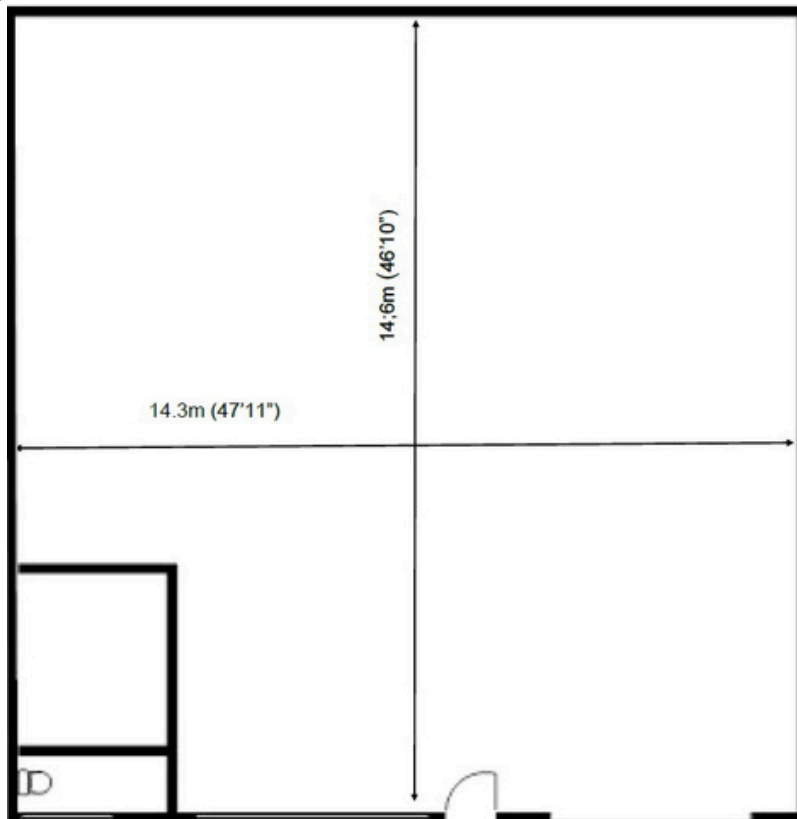

Colchester Business & Seedbed Centre

Ground Floor – H3
(205.8sq m (2215 sq ft))*

*Approximate
Measurements
Not to scale

Discover more

Colchester Business & Seedbed Centre

Ground Floor – H3
(205.8sq m (2215 sq ft))*

Ground Floor Site Plan

Discover more