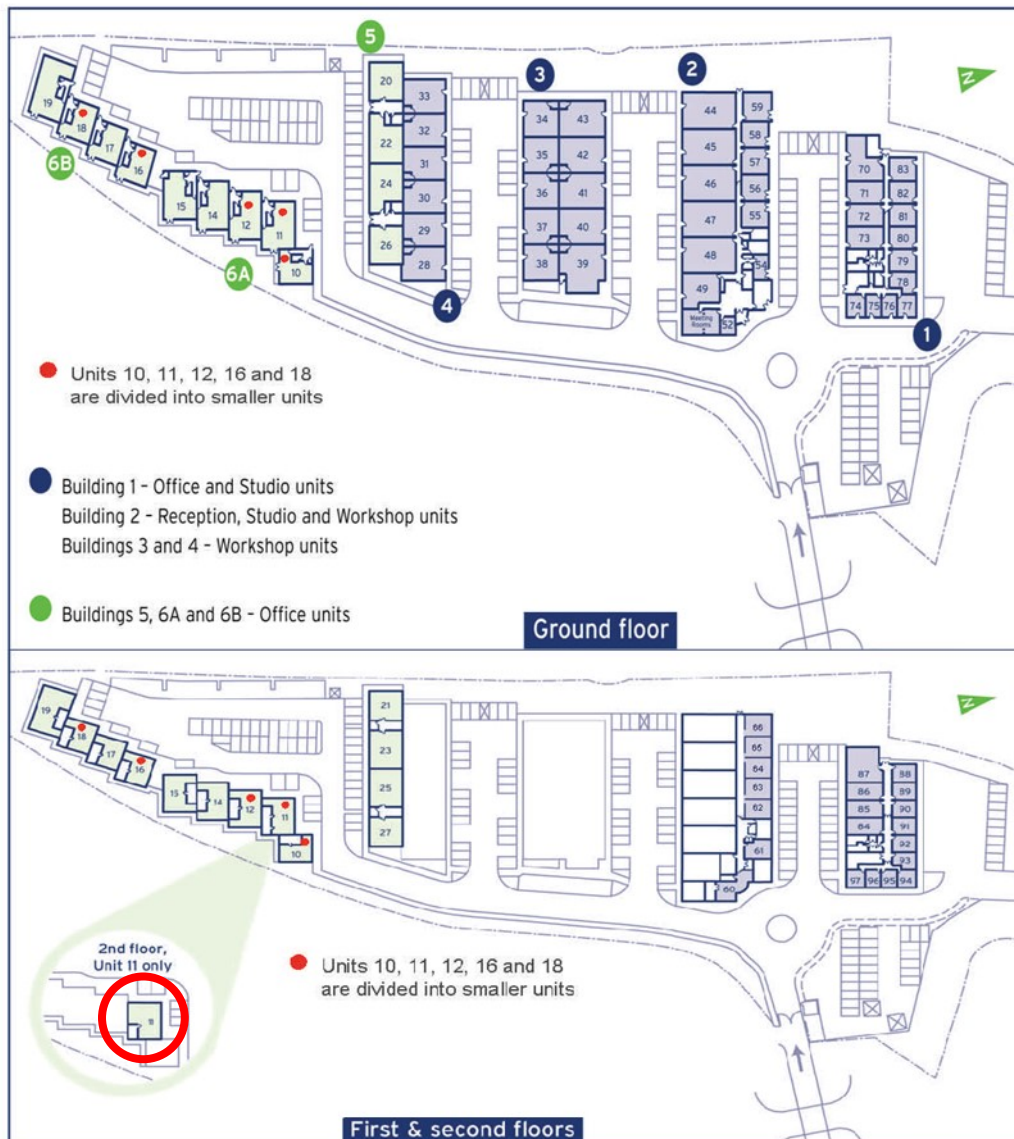

Capital Business Centre

Second Floor—Unit 11G
23 sq m (250 sq ft)*

Capital Business Centre
22 Carlton Road
South Croydon
Surrey CR2 0BS

*Approximate Measurements
Not to scale

Space for growing businesses

www.capitalspace.co.uk

Capital Business Centre

Second Floor—Unit 11G
23 sq m (250 sq ft)*

Additional Information

We are happy to provide further details and answer any questions.
Please contact our Centre Manager on 020 8916 2000.