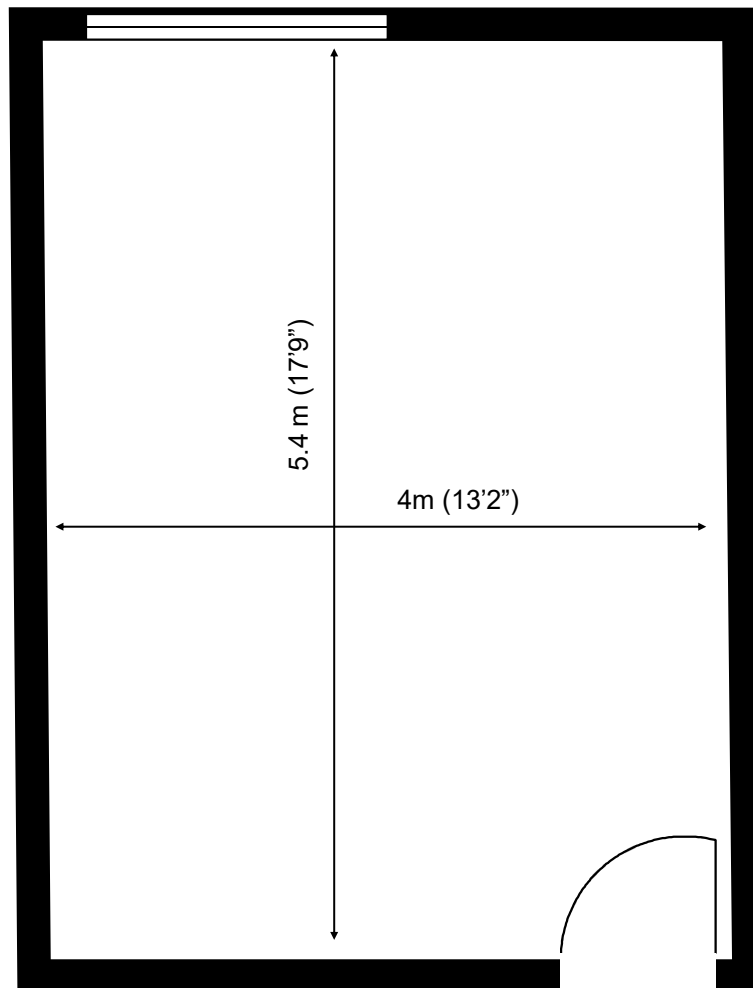

Capital Business Centre

Second Floor—Unit 11G
23 sq m (250 sq ft)*

Capital Business Centre
22 Carlton Road
South Croydon
Surrey CR2 0BS

*Approximate Measurements
Not to scale

Space for growing businesses

www.capitalspace.co.uk