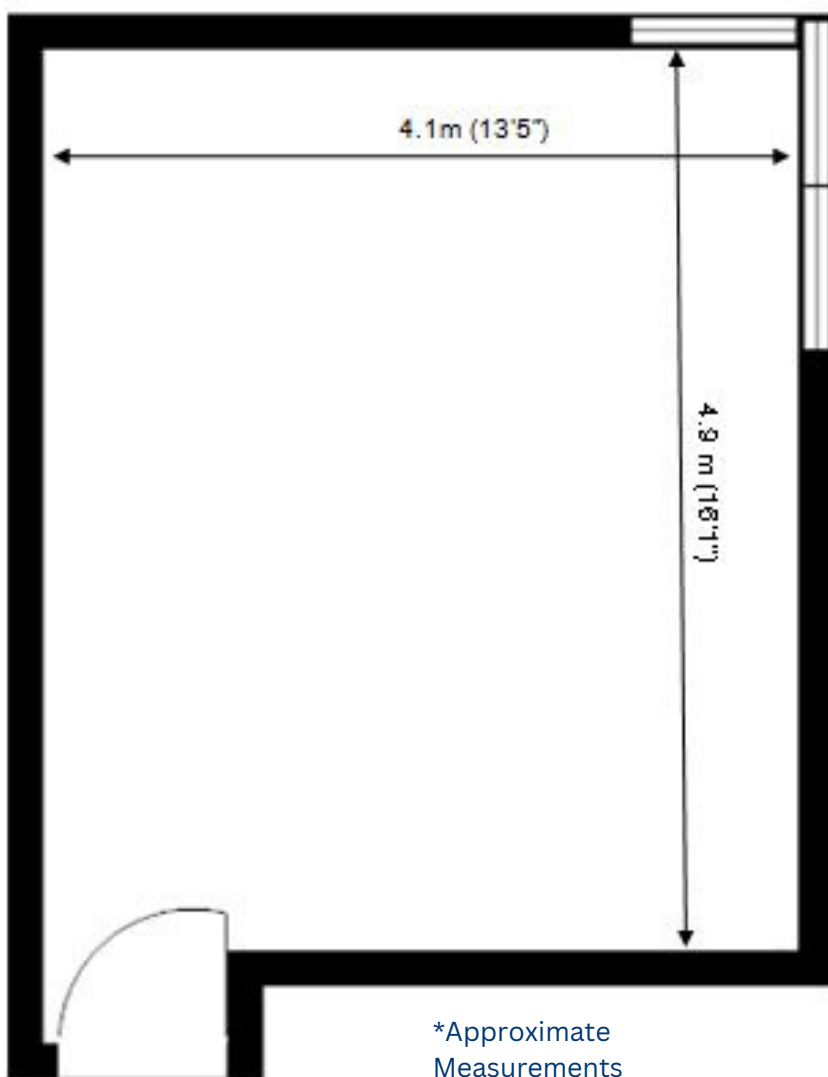

# Capital Business Centre

Second floor – Unit 11H  
(21.4sq m (230sq ft))\*

\*Approximate  
Measurements  
Not to scale

Discover more

# Capital Business Centre

Second floor—Unit 11H  
(21.4sq m (230sq ft))\*