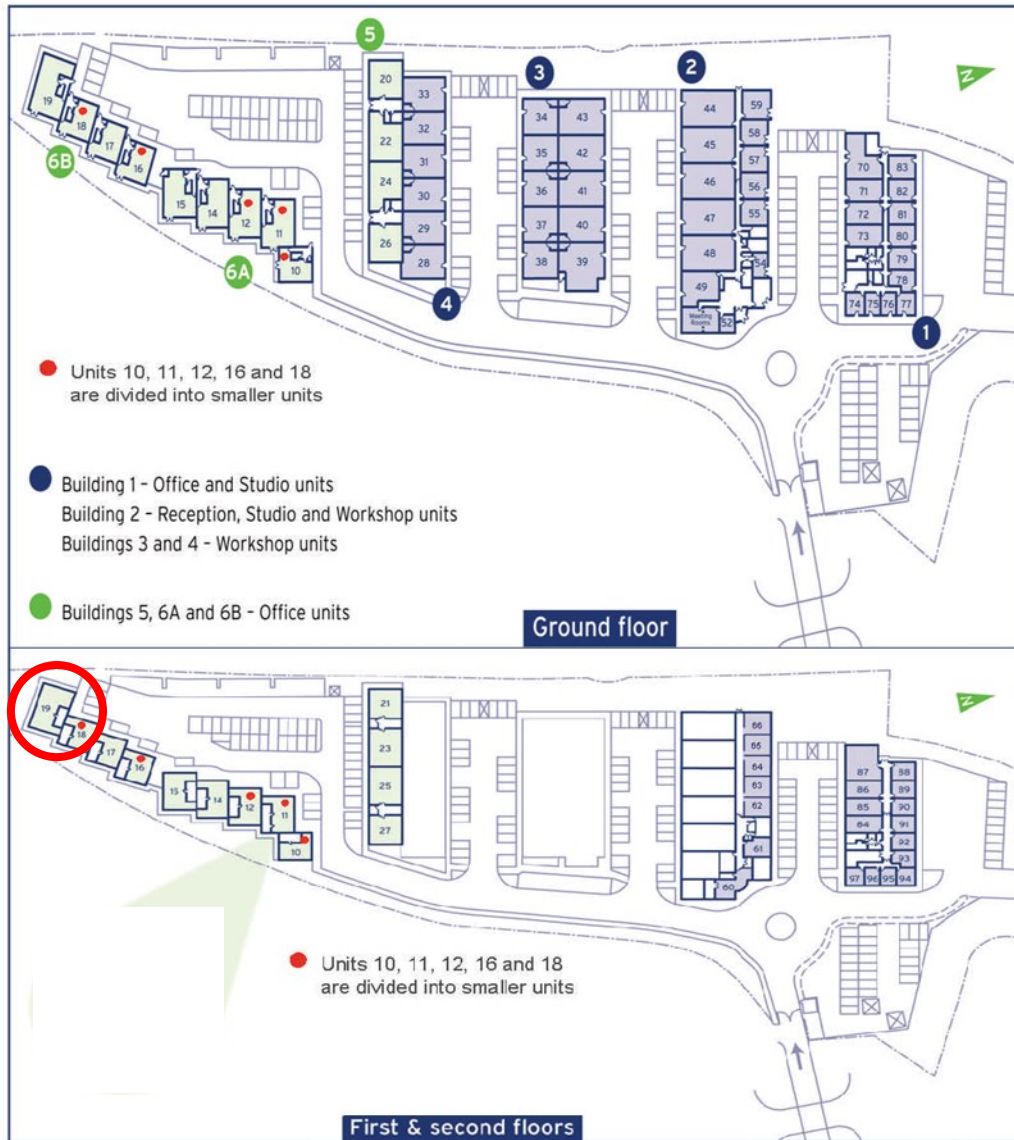

Capital Business Centre

First Floor — Unit 19b
92.38 sq m (994 sq ft)*

Capital Business Centre
22 Carlton Road
South Croydon
Surrey CR2 0BS

*Approximate Measurements
Not to scale

Space for growing businesses

www.capitalspace.co.uk

Capital Business Centre

First Floor — Unit 19b
92.38 sq m (994 sq ft)*

Additional Information

We are happy to provide further details and answer any questions.
Please contact our Centre Manager on 020 8916 2000.