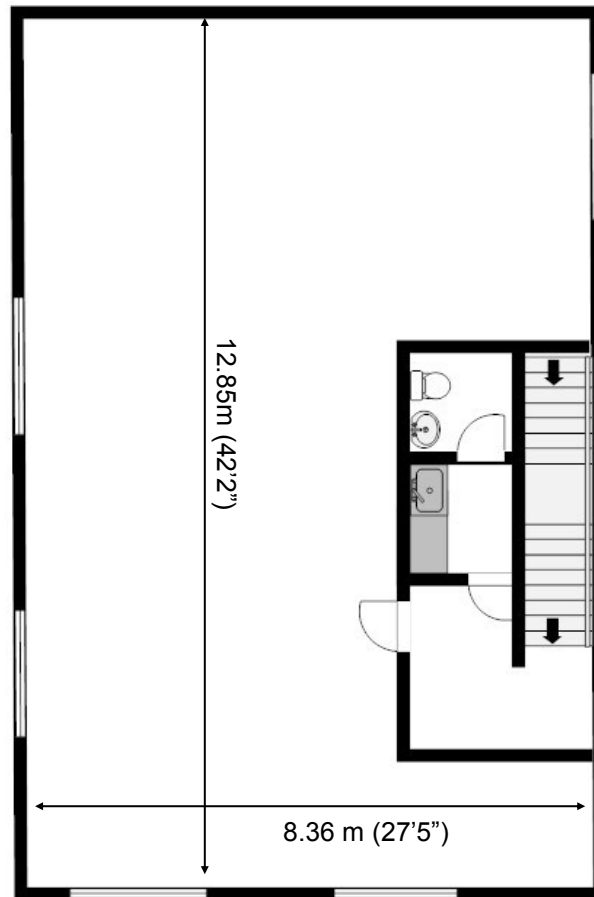

Capital Business Centre

First Floor — Unit 19b
92.38 sq m (994 sq ft)*

Capital Business Centre
22 Carlton Road
South Croydon
Surrey CR2 0BS

*Approximate Measurements
Not to scale

Space for growing businesses

www.capitalspace.co.uk

Capital Business Centre

First Floor — Unit 19b
92.38 sq m (994 sq ft)*

Additional Information

We are happy to provide further details and answer any questions.
Please contact our Centre Manager on 020 8916 2000.