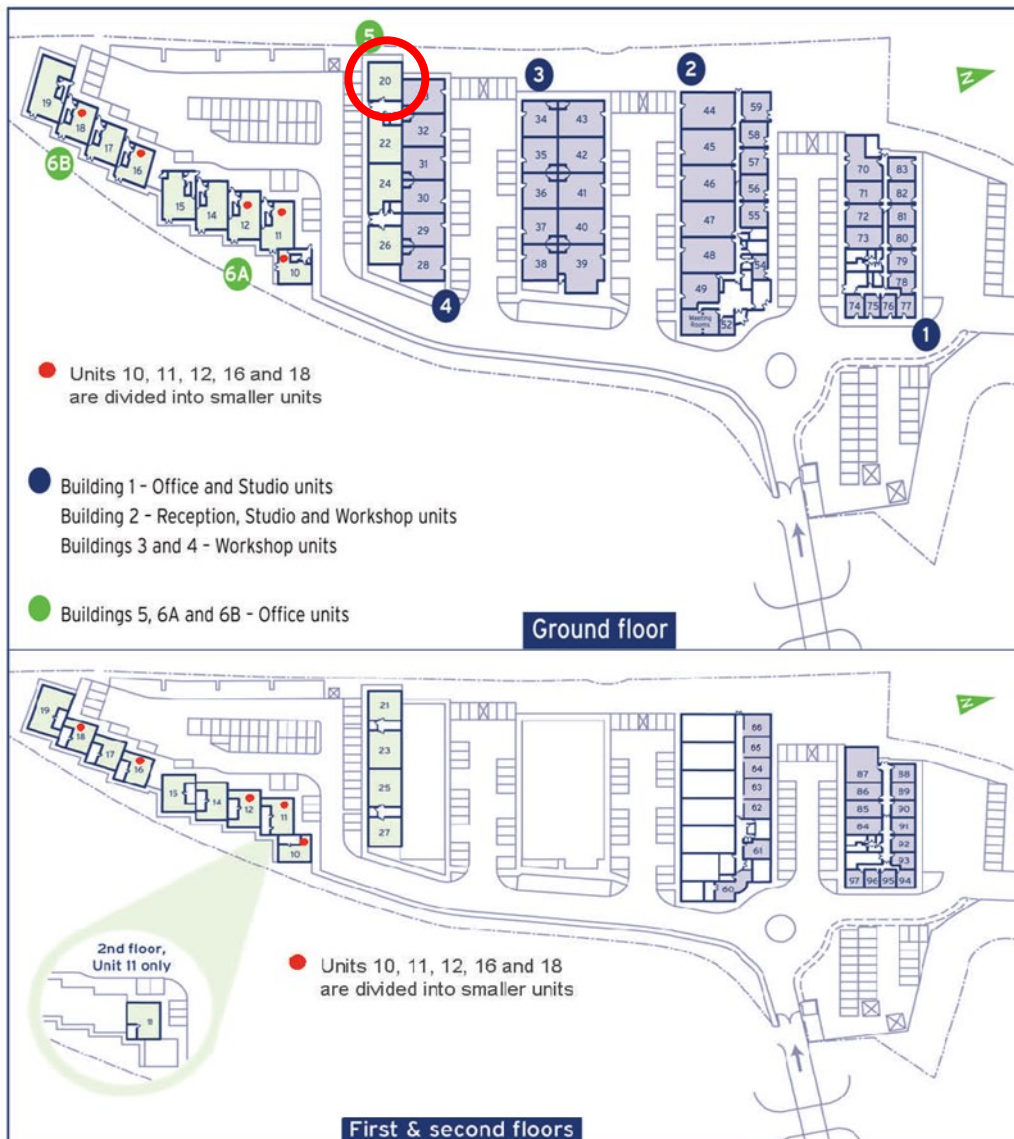

Capital Business Centre

Ground Floor—Unit 20

69.5 sq m (748 sq ft)*

Capital Business Centre

22 Carlton Road
South Croydon
Surrey CR2 0BS

*Approximate Measurements

Not to scale

Space for growing businesses

www.capitalspace.co.uk

Capital Business Centre

Ground Floor—Unit 20

69.5 sq m (748 sq ft)*

Additional Information

We are happy to provide further details and answer any questions. Please contact our Centre Manager on 020 8916 2000.