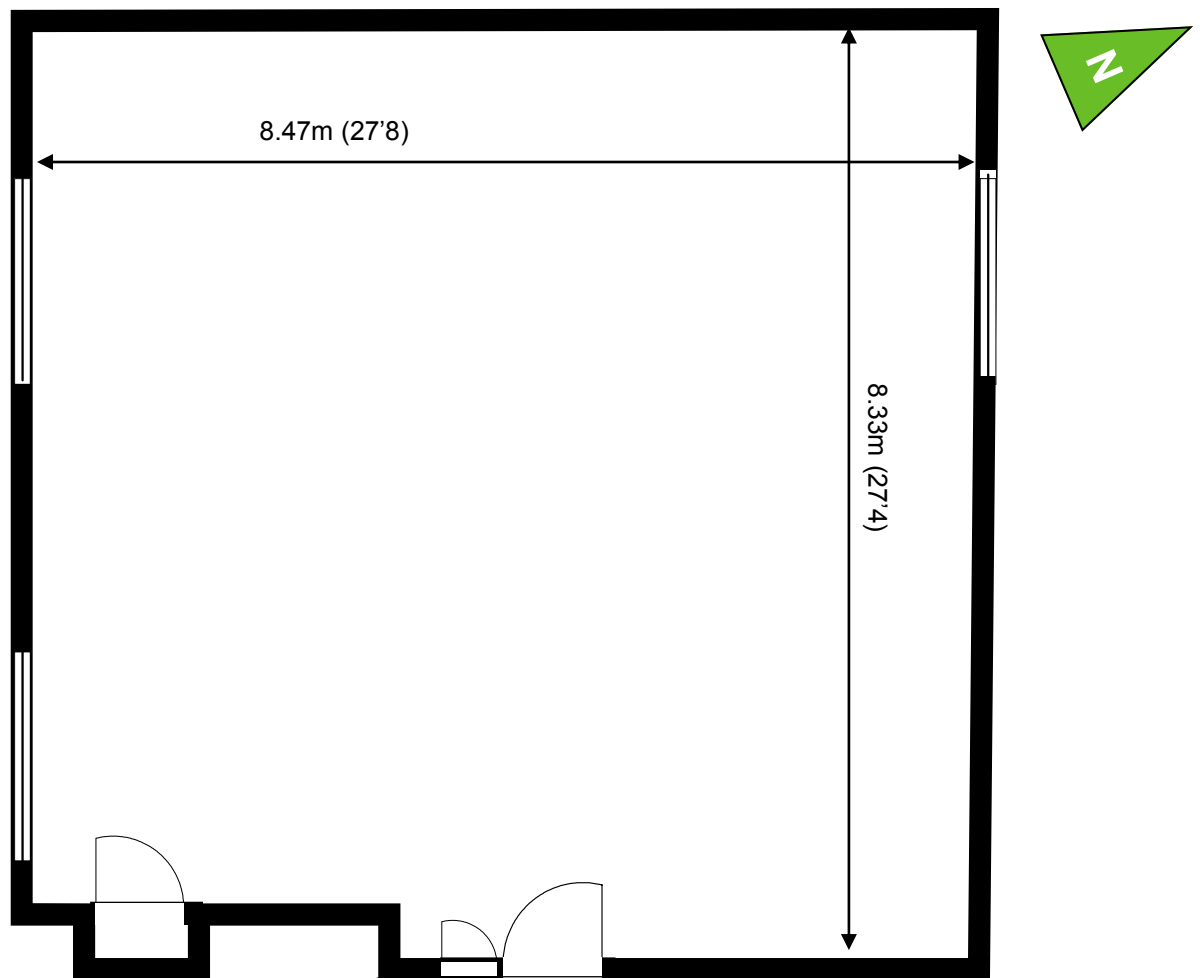

Capital Business Centre

Ground Floor—Unit 20

69.5 sq m (748 sq ft)*

Capital Business Centre

22 Carlton Road
South Croydon
Surrey CR2 0BS

*Approximate Measurements

Not to scale

Space for growing businesses

www.capitalspace.co.uk

Capital Business Centre

Ground Floor—Unit 20

69.5 sq m (748 sq ft)*

Additional Information

We are happy to provide further details and answer any questions. Please contact our Centre Manager on 020 8916 2000.