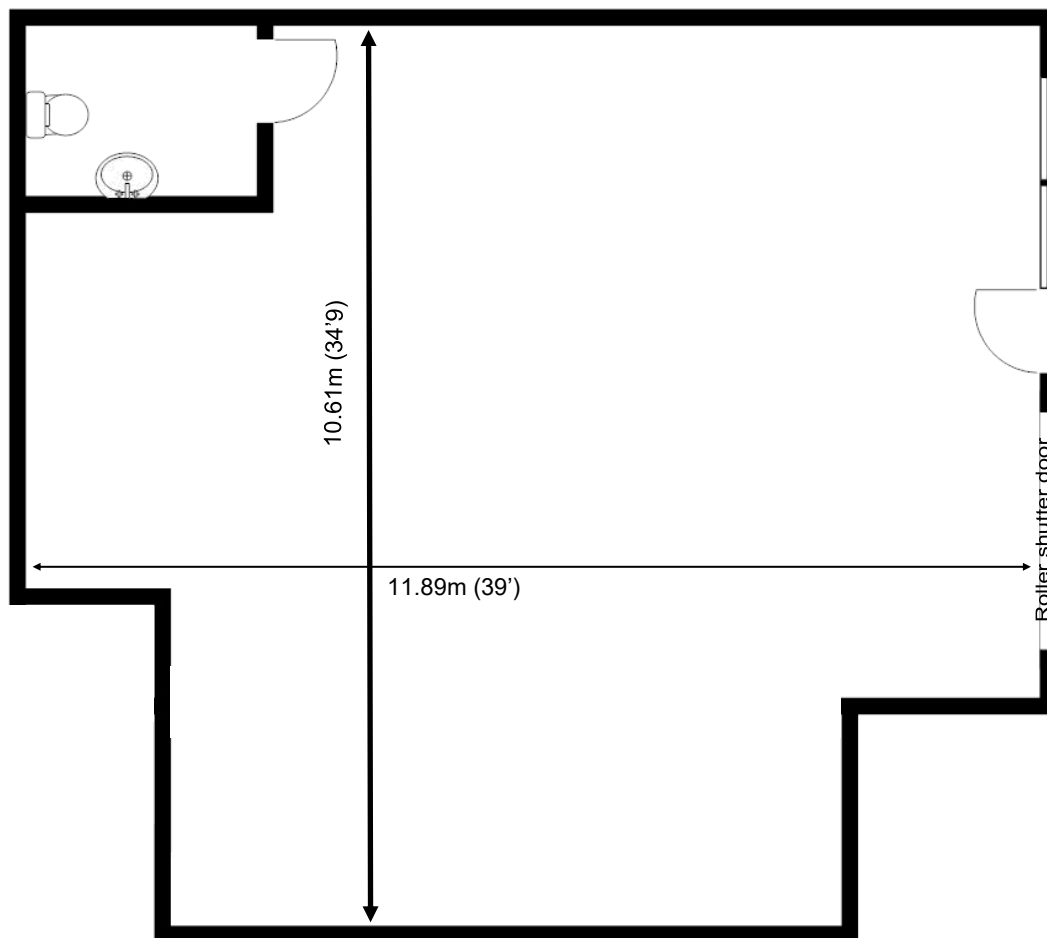

Capital Business Centre

Ground Floor—Unit 39
115 m (1242 sq ft)*

Capital Business Centre
22 Carlton Road
South Croydon
Surrey CR2 0BS

*Approximate Measurements
Not to scale

Space for growing businesses

www.capitalspace.co.uk

Capital Business Centre

Ground Floor—Unit 39

115 m (1242 sq ft)*

Additional Information

Own entrance, own toilet. Roller shutter door.

We are happy to provide further details and answer any questions.
Please contact our Centre Manager on 020 8916 2000.