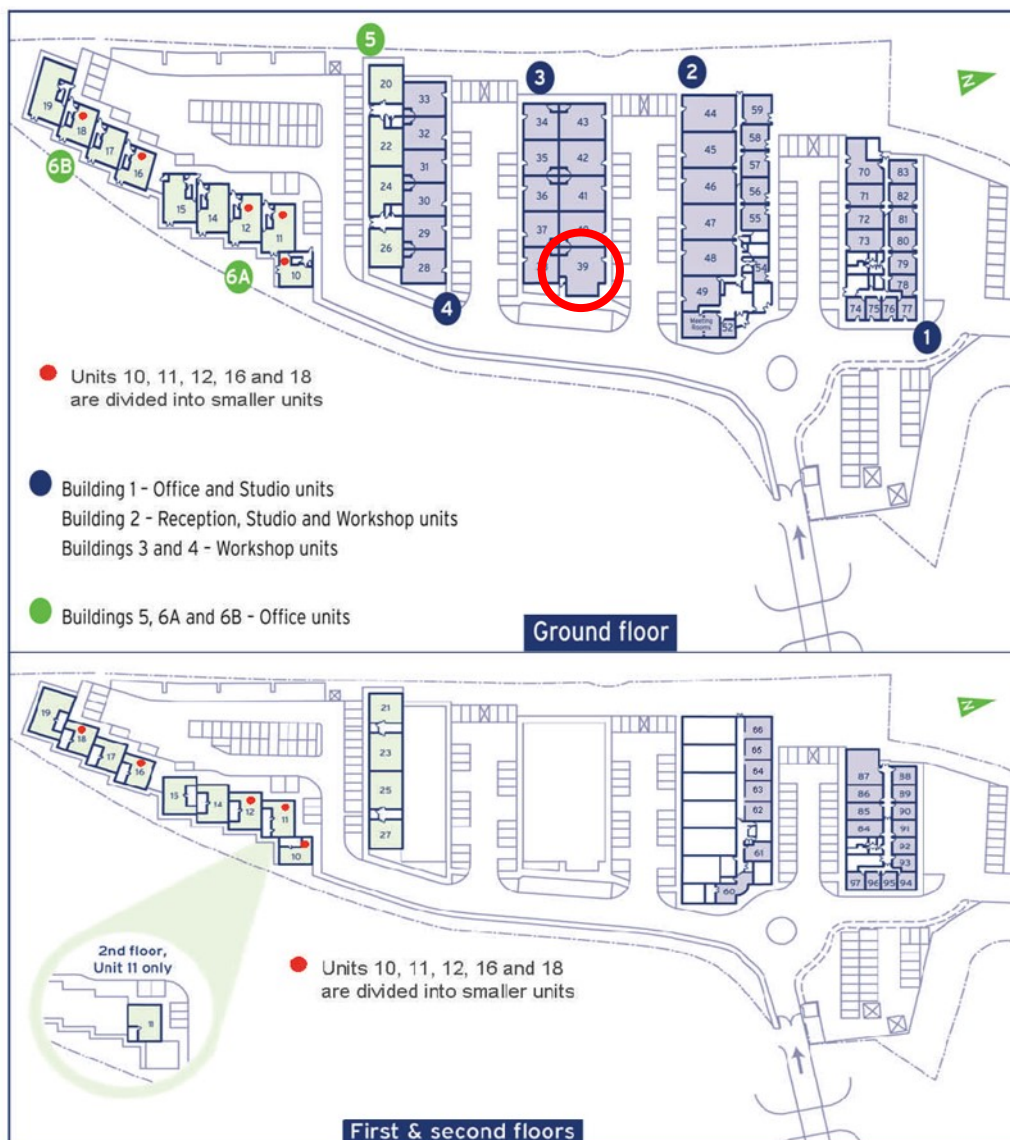

Capital Business Centre

Ground Floor—Unit 39
115 m (1242 sq ft)*

Capital Business Centre
22 Carlton Road
South Croydon
Surrey CR2 0BS

*Approximate Measurements
Not to scale

Space for growing businesses

www.capitalspace.co.uk

Capital Business Centre

Ground Floor—Unit 39

115 m (1242 sq ft)*

Additional Information

Own entrance, own toilet. Roller shutter door.

We are happy to provide further details and answer any questions.
Please contact our Centre Manager on 020 8916 2000.