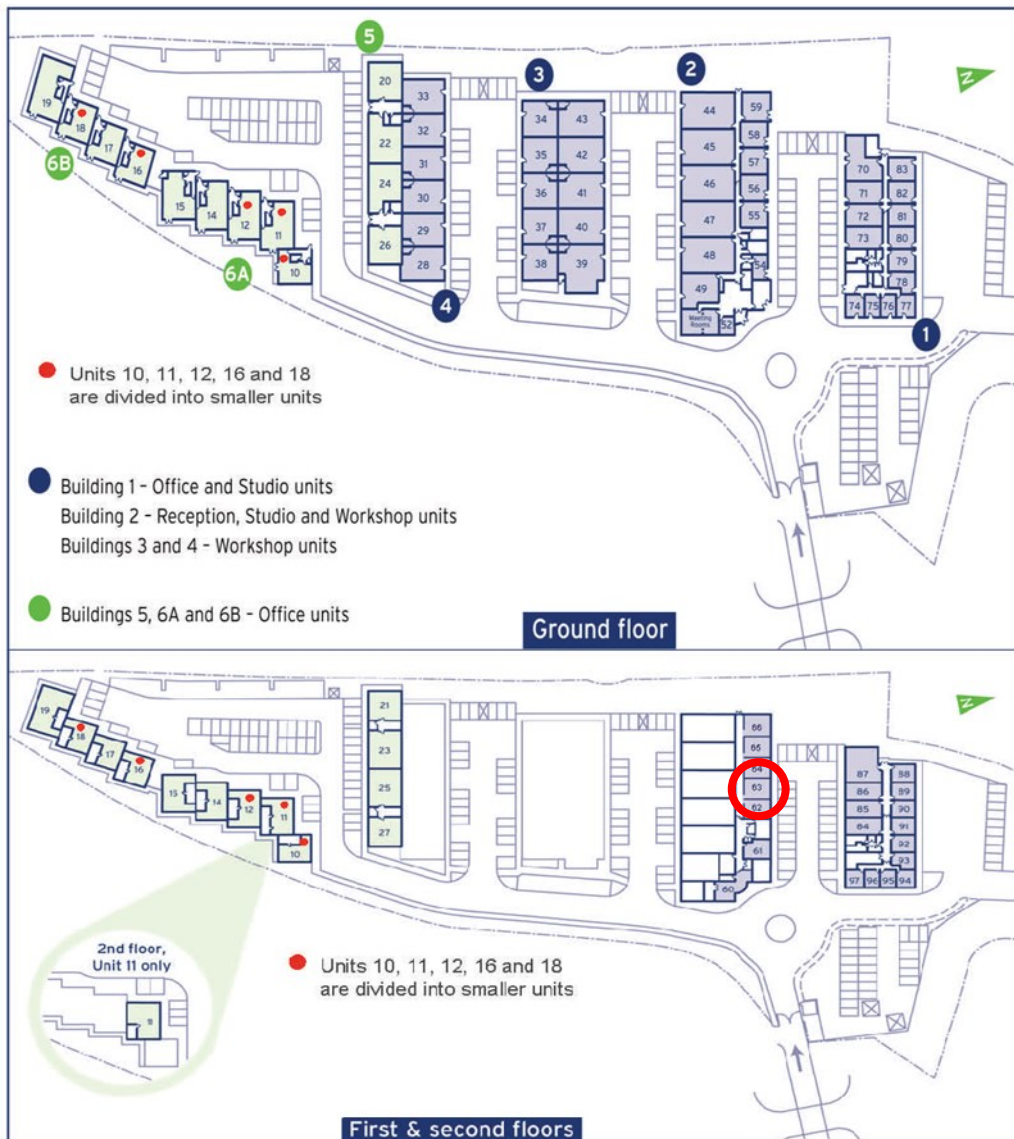

# Capital Business Centre

First Floor—Unit 62  
43.1sq m (464 sq ft)\*

**Capital Business Centre**  
22 Carlton Road  
South Croydon  
Surrey CR2 0BS

\*Approximate Measurements

Not to scale

Space for growing businesses

# Capital Business Centre

First Floor—Unit 62  
43.1sq m (464 sq ft)\*