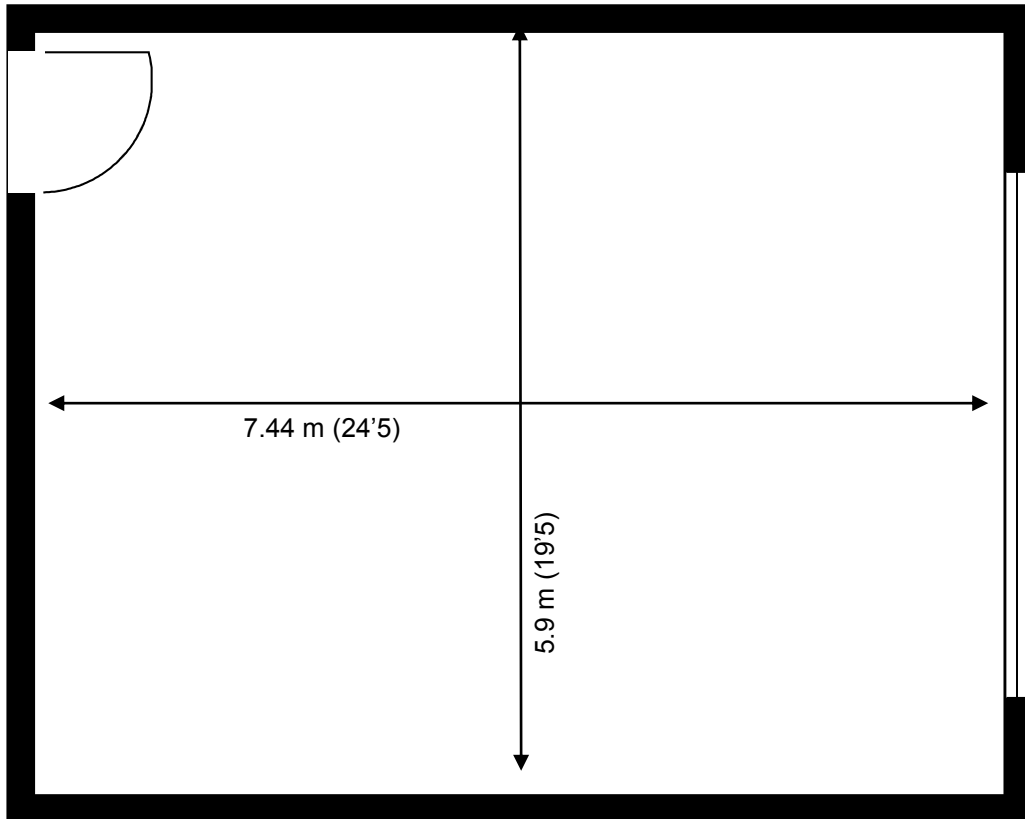

# Capital Business Centre

First Floor—Unit 62  
43.1sq m (464 sq ft)\*

**Capital Business Centre**  
22 Carlton Road  
South Croydon  
Surrey CR2 0BS

\*Approximate Measurements

Not to scale

Space for growing businesses

# Capital Business Centre

First Floor—Unit 62  
43.1sq m (464 sq ft)\*

\*Approximate Measurements

Not to scale