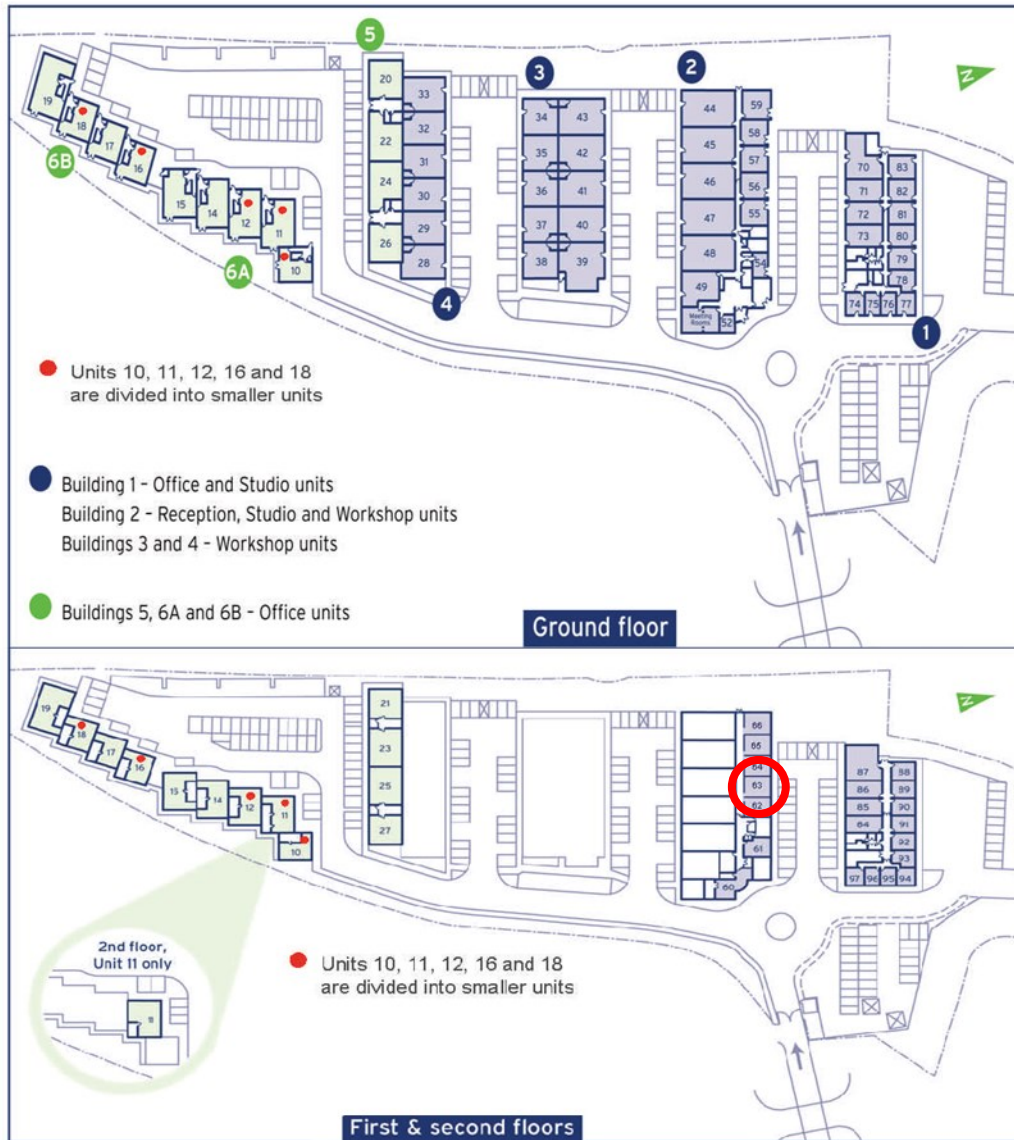

Capital Business Centre

First Floor—Unit 63
44sq m (474 sq ft)*

Capital Business Centre
22 Carlton Road
South Croydon
Surrey CR2 0BS

*Approximate Measurements
Not to scale

Space for growing businesses

www.capitalspace.co.uk

Capital Business Centre

First Floor—Unit 63
44sq m (474 sq ft)*

Additional Information

We are happy to provide further details and answer any questions.
Please contact our Centre Manager on 020 8916 2000.