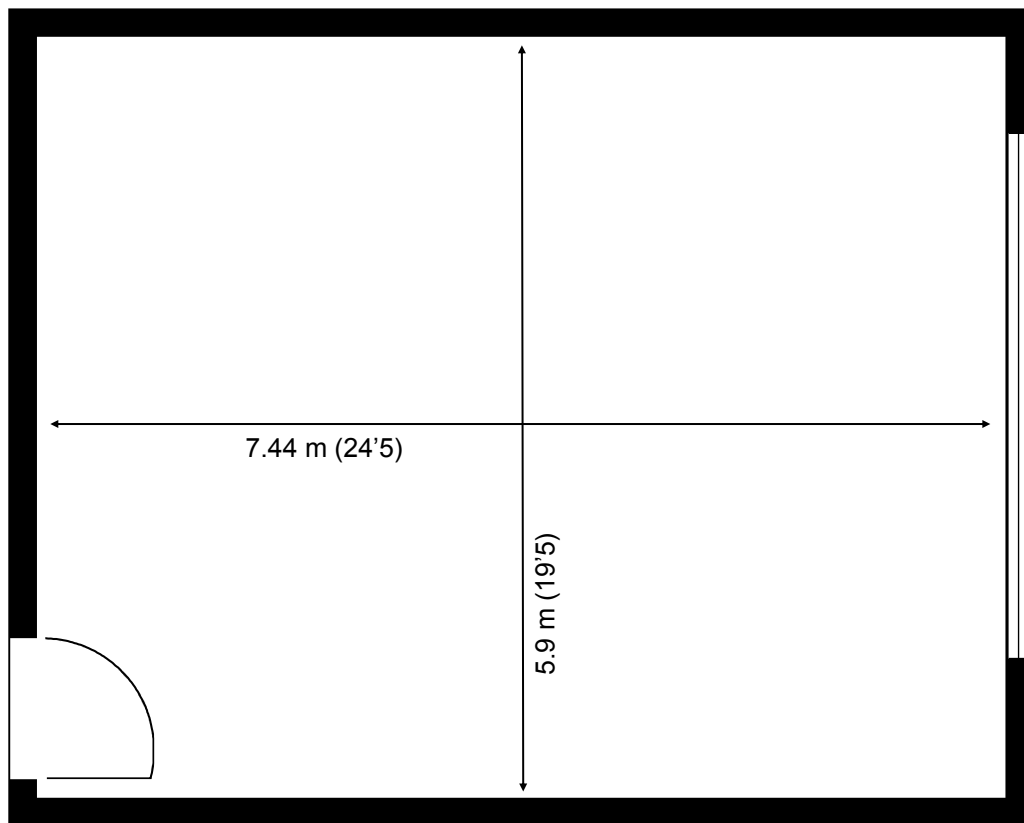

Capital Business Centre

First Floor—Unit 65
44sq m (474 sq ft)*

Capital Business Centre
22 Carlton Road
South Croydon
Surrey CR2 0BS

*Approximate Measurements

Not to scale

Space for growing businesses

www.capitalspace.co.uk

Capital Business Centre

First Floor—Unit 65
44sq m (474 sq ft)*

Additional Information

We are happy to provide further details and answer any questions.
Please contact our Centre Manager on 020 8916 2000.