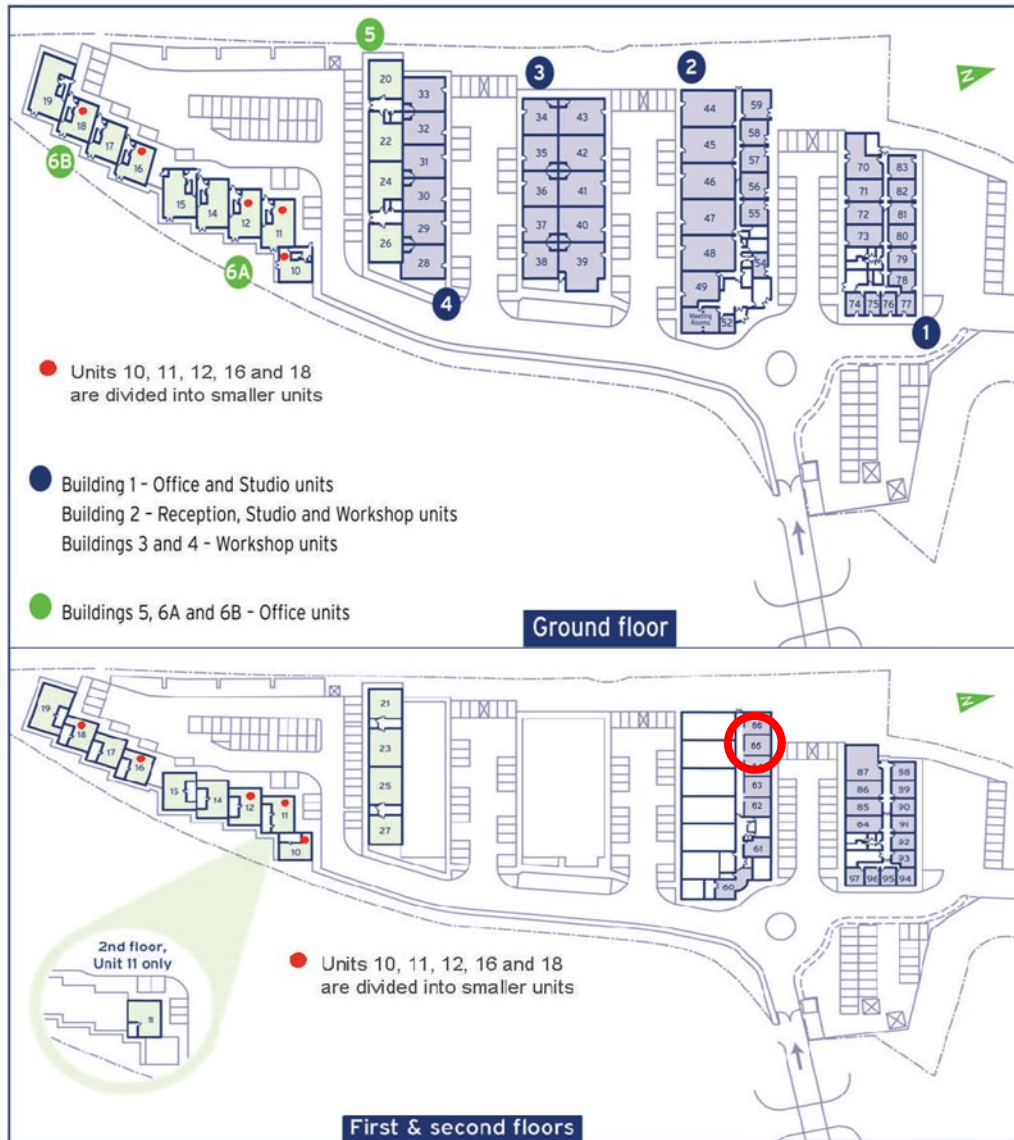

Capital Business Centre

First Floor—Unit 65
44sq m (474 sq ft)*

Additional Information

We are happy to provide further details and answer any questions.
Please contact our Centre Manager on 020 8916 2000.

Capital Business Centre
22 Carlton Road
South Croydon
Surrey CR2 0BS

*Approximate Measurements

Not to scale

Space for growing businesses

www.capitalspace.co.uk