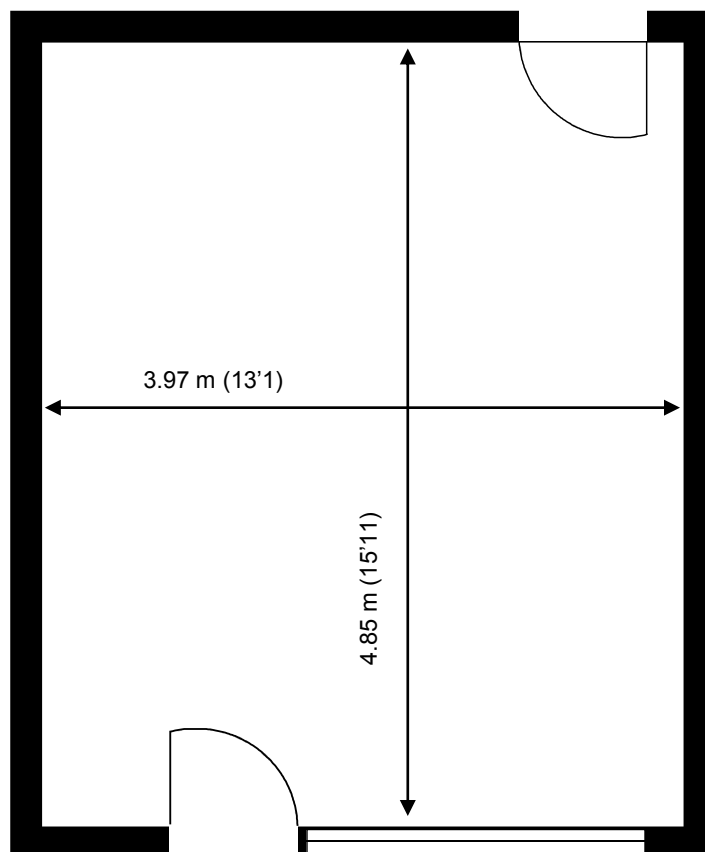

Capital Business Centre

Ground Floor—Unit 75

19 sq m (207 sq ft)*

Capital Business Centre
22 Carlton Road
South Croydon
Surrey CR2 0BS

*Approximate Measurements

Not to scale

Space for growing businesses

www.capitalspace.co.uk

Capital Business Centre

Ground Floor—Unit 75

19 sq m (207 sq ft)*

Additional Information

We are happy to provide further details and answer any questions.
Please contact our Centre Manager on 020 8916 2000.