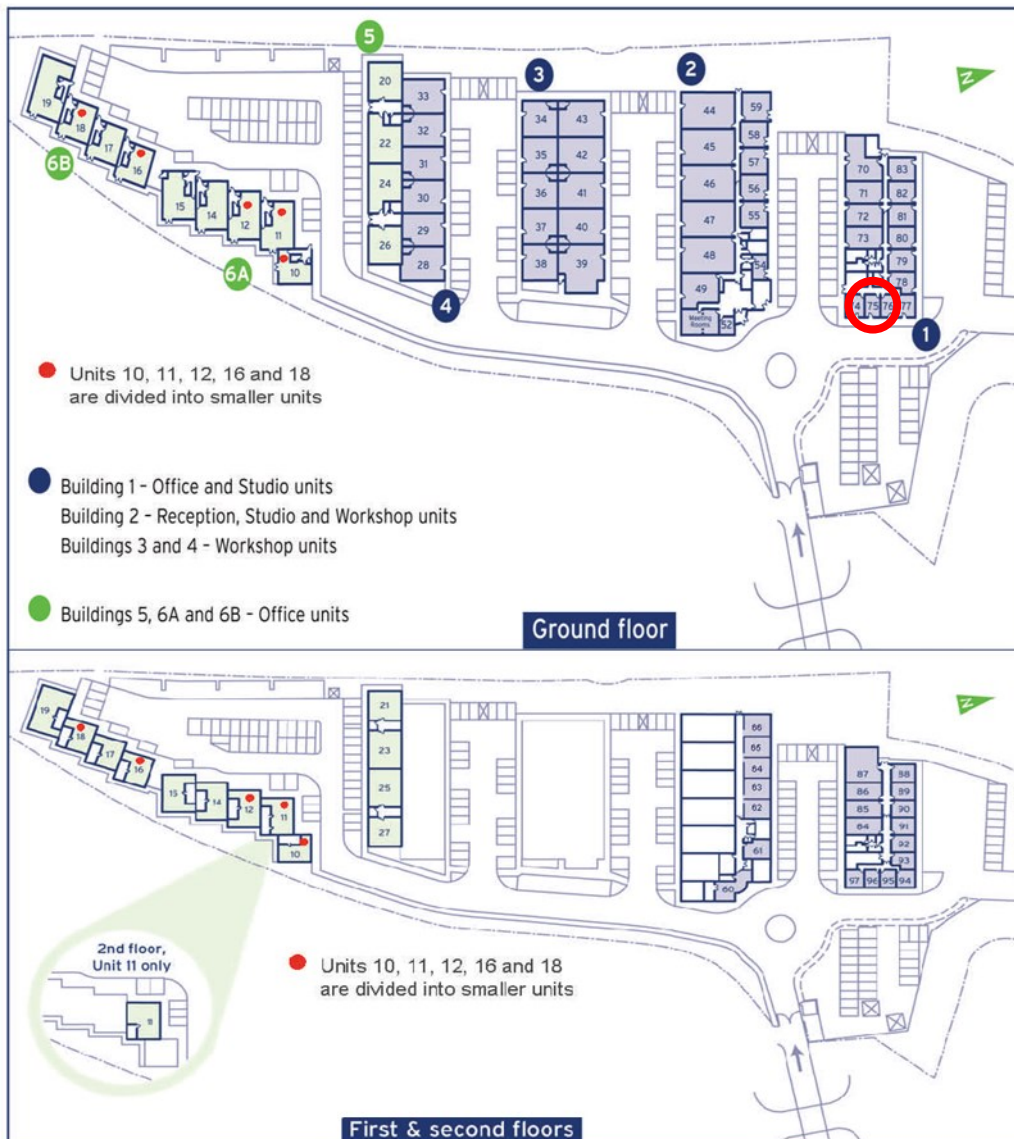

Capital Business Centre

Ground Floor—Unit 75

19 sq m (207 sq ft)*

Capital Business Centre
22 Carlton Road
South Croydon
Surrey CR2 0BS

*Approximate Measurements

Not to scale

Space for growing businesses

www.capitalspace.co.uk

Capital Business Centre

Ground Floor—Unit 75

19 sq m (207 sq ft)*

Additional Information

We are happy to provide further details and answer any questions.
Please contact our Centre Manager on 020 8916 2000.