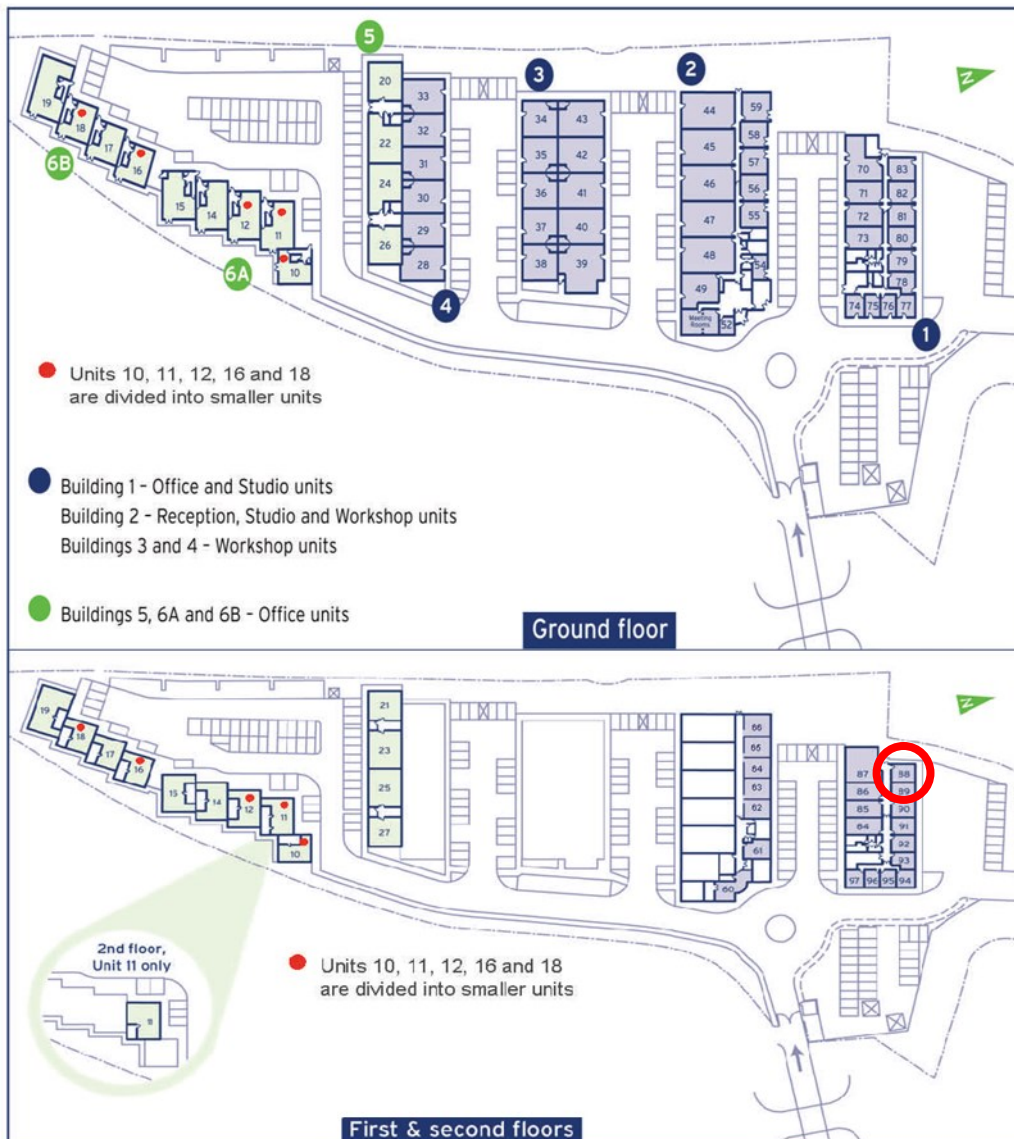

Capital Business Centre

First Floor—Unit 88
31.7 sq m (331 sq ft)*

Capital Business Centre
22 Carlton Road
South Croydon
Surrey CR2 0BS

*Approximate Measurements

Not to scale

Space for growing businesses

www.capitalspace.co.uk

Capital Business Centre

First Floor—Unit 88
31.7 sq m (331 sq ft)*

Additional Information

We are happy to provide further details and answer any questions.
Please contact our Centre Manager on 020 8916 2000.