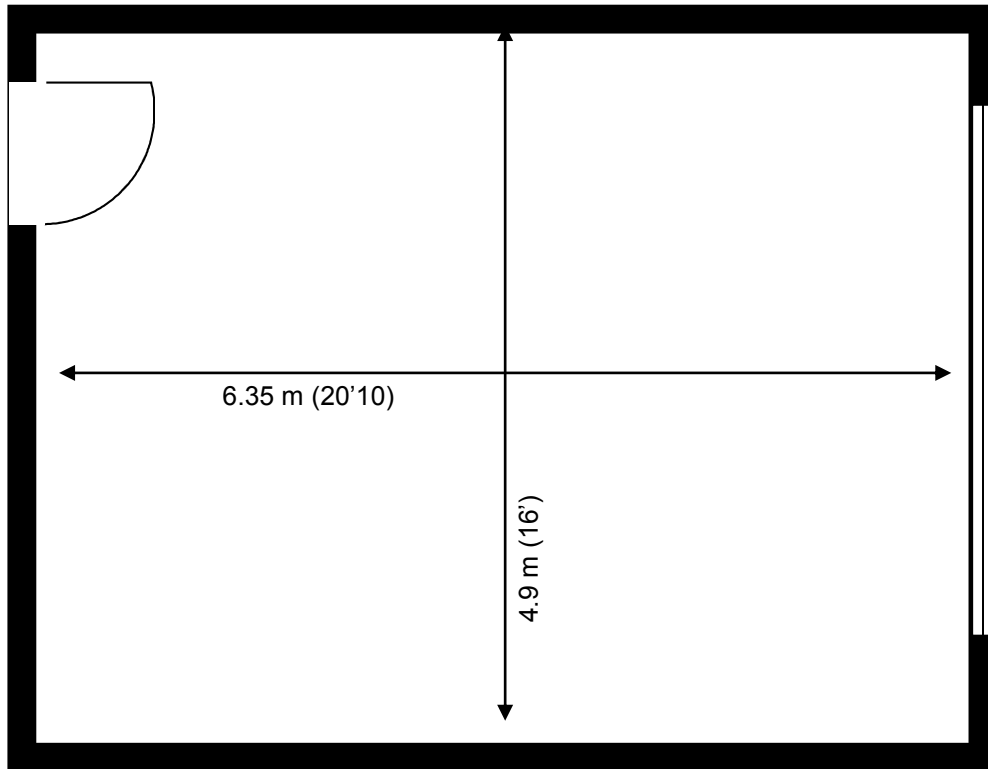

Capital Business Centre

First Floor—Unit 88
31.7 sq m (331 sq ft)*

Capital Business Centre
22 Carlton Road
South Croydon
Surrey CR2 0BS

*Approximate Measurements

Not to scale

Space for growing businesses

www.capitalspace.co.uk

Capital Business Centre

First Floor—Unit 88
31.7 sq m (331 sq ft)*

Additional Information

We are happy to provide further details and answer any questions.
Please contact our Centre Manager on 020 8916 2000.