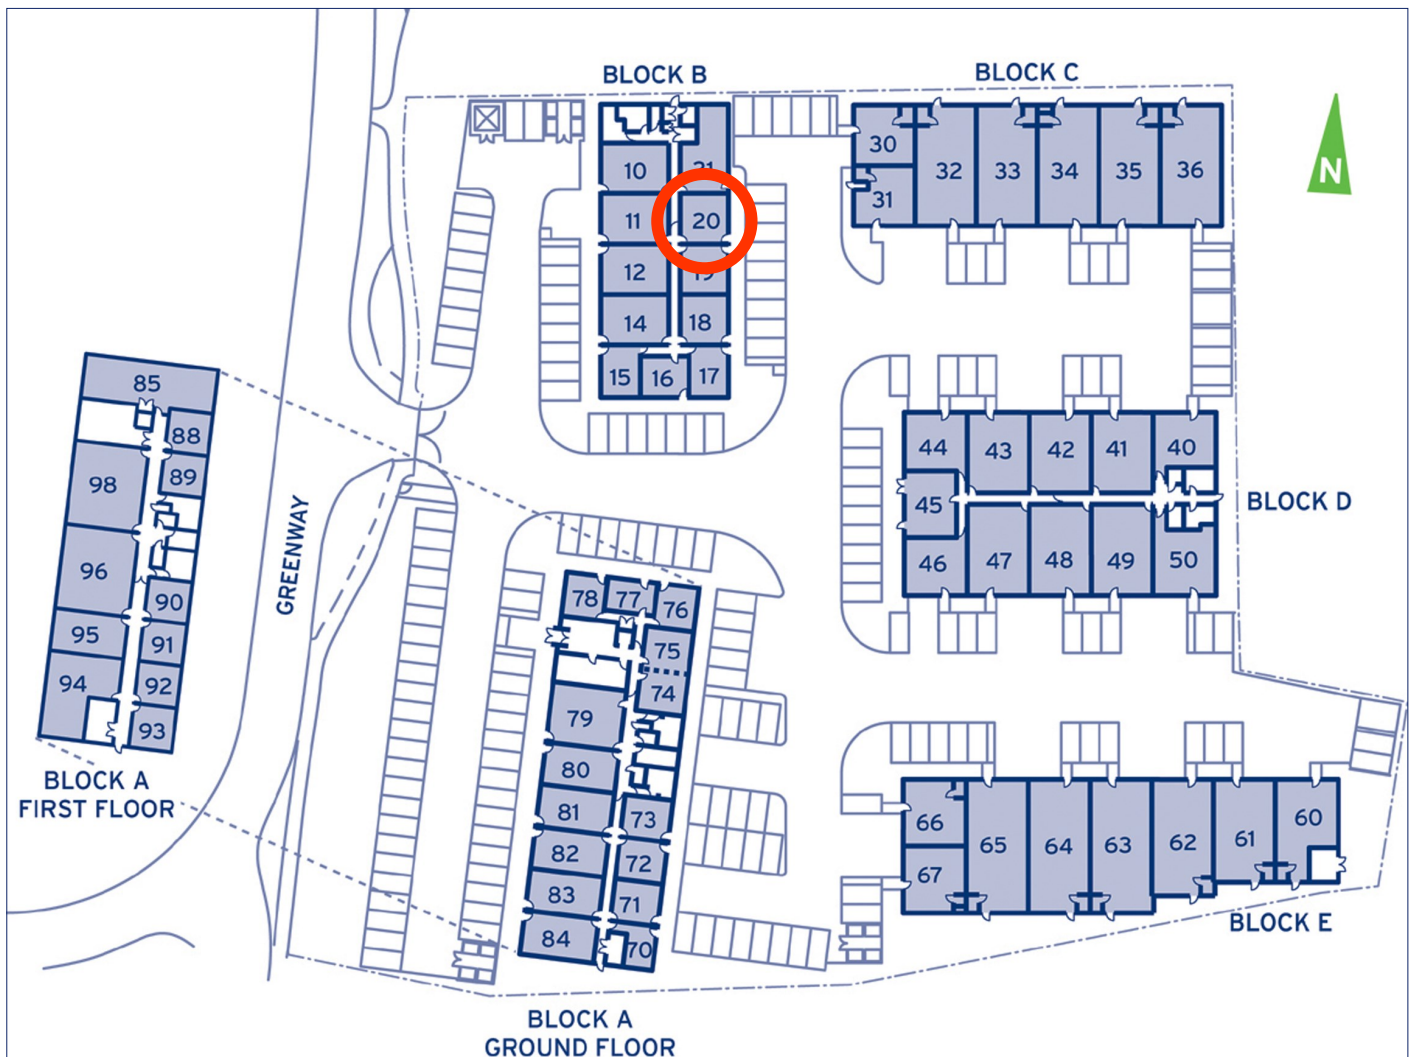

# Greenway Business Centre

Unit 20

36 sq m (387 sq ft)\*

# Greenway Business Centre

Unit 20

36 sq m (387 sq ft)\*

**ADDITIONAL INFORMATION**

**Greenway Business Centre**  
Harlow Business Park  
Essex CM19 5QE  
01279 408100

\*Approximate Measurements  
Not to scale