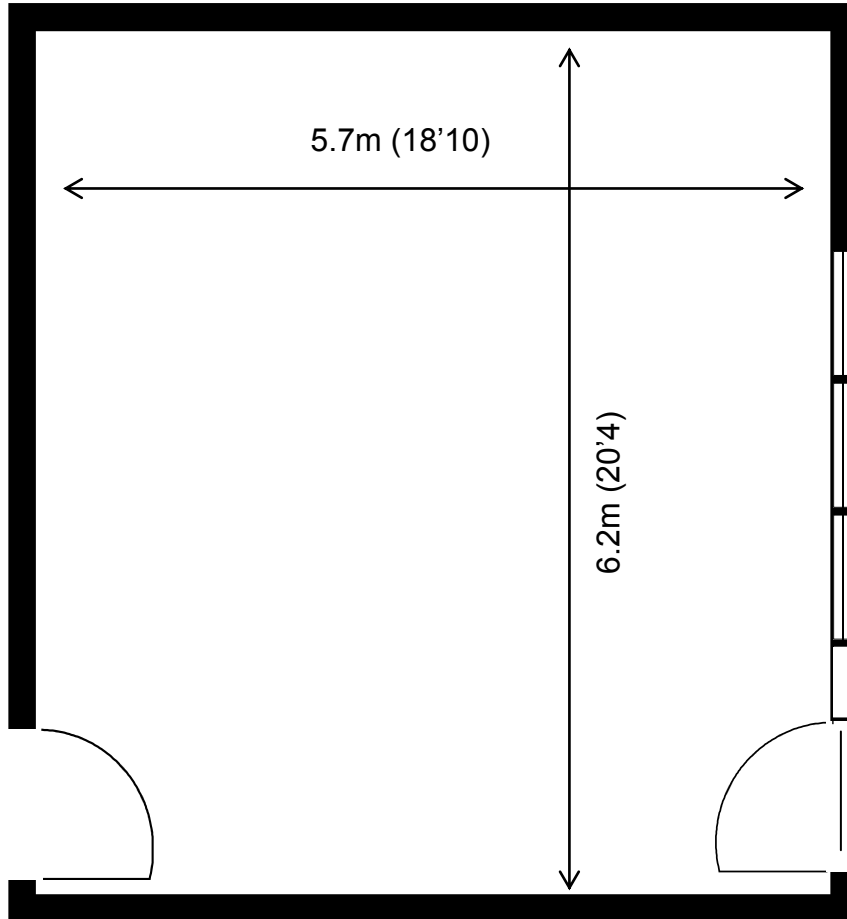

# Greenway Business Centre

Unit 20

36 sq m (387 sq ft)\*

# Greenway Business Centre

Unit 20

36 sq m (387 sq ft)\*

**ADDITIONAL INFORMATION**

**Greenway Business Centre**  
Harlow Business Park  
Essex CM19 5QE  
01279 408100

\*Approximate Measurements  
Not to scale