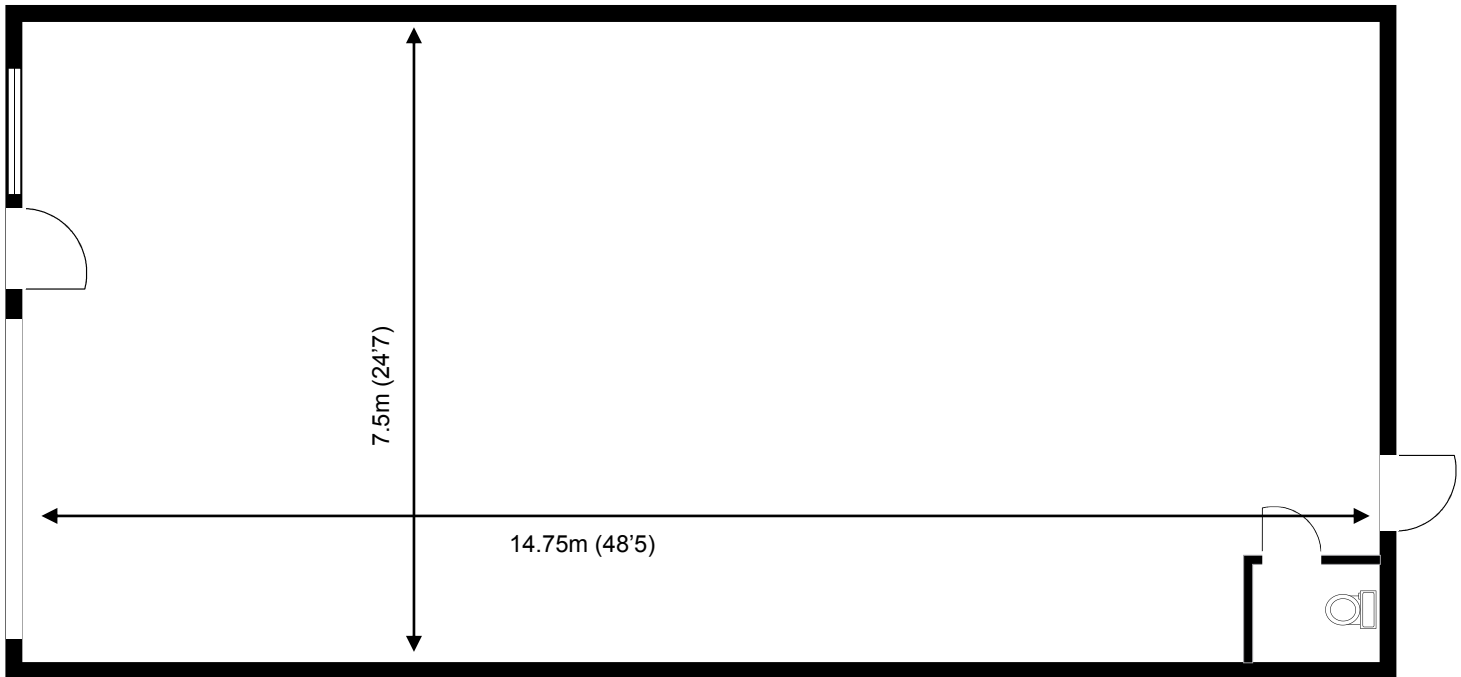

Greenway Business Centre

Ground Floor—Unit 35
(110.2sq m (1186 sq ft))*

Greenway Business Centre
Harlow Business Park
Essex CM19 5QE
01279 408100

*Approximate Measurements
Not to scale

Space for growing businesses

www.capitalspace.co.uk

Greenway Business Centre

Ground Floor—Unit 35
(110.2sq m (1186 sq ft))*

ADDITIONAL INFORMATION

Greenway Business Centre
Harlow Business Park
Essex CM19 5QE
01279 408100

*Approximate Measurements