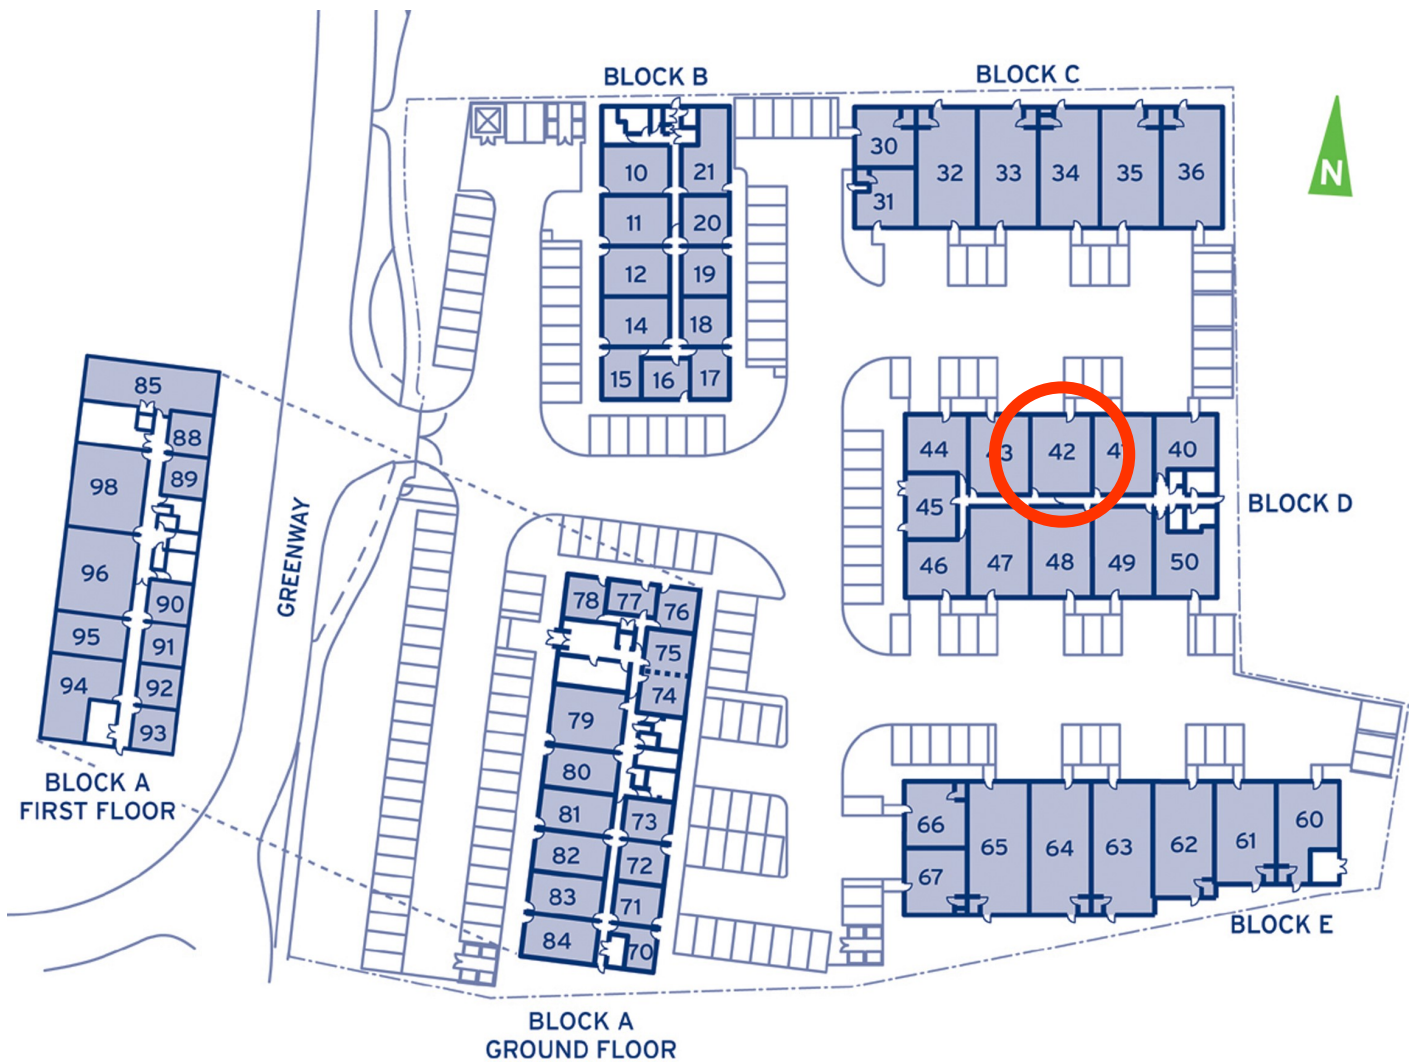

Greenway Business Centre

Ground Floor—Unit 42
(73.9sq m (796 sq ft))*

Greenway Business Centre
Harlow Business Park
Essex CM19 5QE
01279 408100

*Approximate Measurements
Not to scale

Space for growing businesses

www.capitalspace.co.uk

Greenway Business Centre

Ground Floor—Unit 42
(73.9sq m (796 sq ft))*

ADDITIONAL INFORMATION

Greenway Business Centre
Harlow Business Park
Essex CM19 5QE
01279 408100

*Approximate Measurements
Not to scale