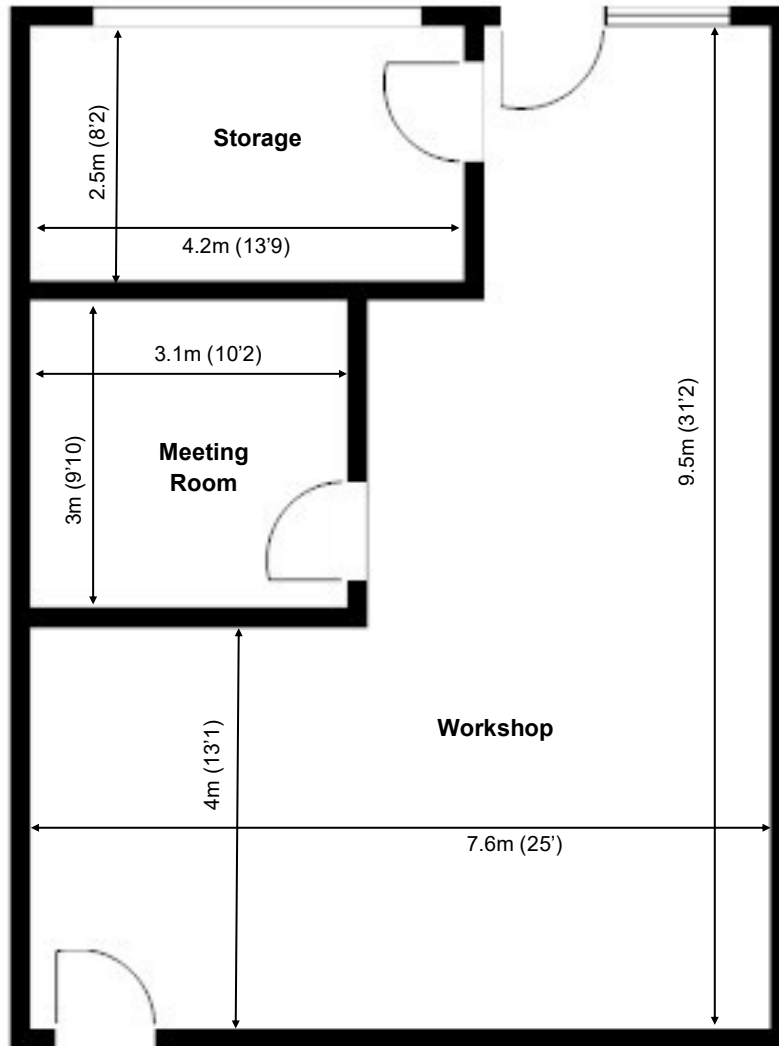

Greenway Business Centre

Ground Floor—Unit 42
(73.9sq m (796 sq ft))*

Greenway Business Centre
Harlow Business Park
Essex CM19 5QE
01279 408100

*Approximate Measurements
Not to scale

Space for growing businesses

www.capitalspace.co.uk

Greenway Business Centre

Ground Floor—Unit 42
(73.9sq m (796 sq ft))*

ADDITIONAL INFORMATION

Greenway Business Centre
Harlow Business Park
Essex CM19 5QE
01279 408100

*Approximate Measurements
Not to scale