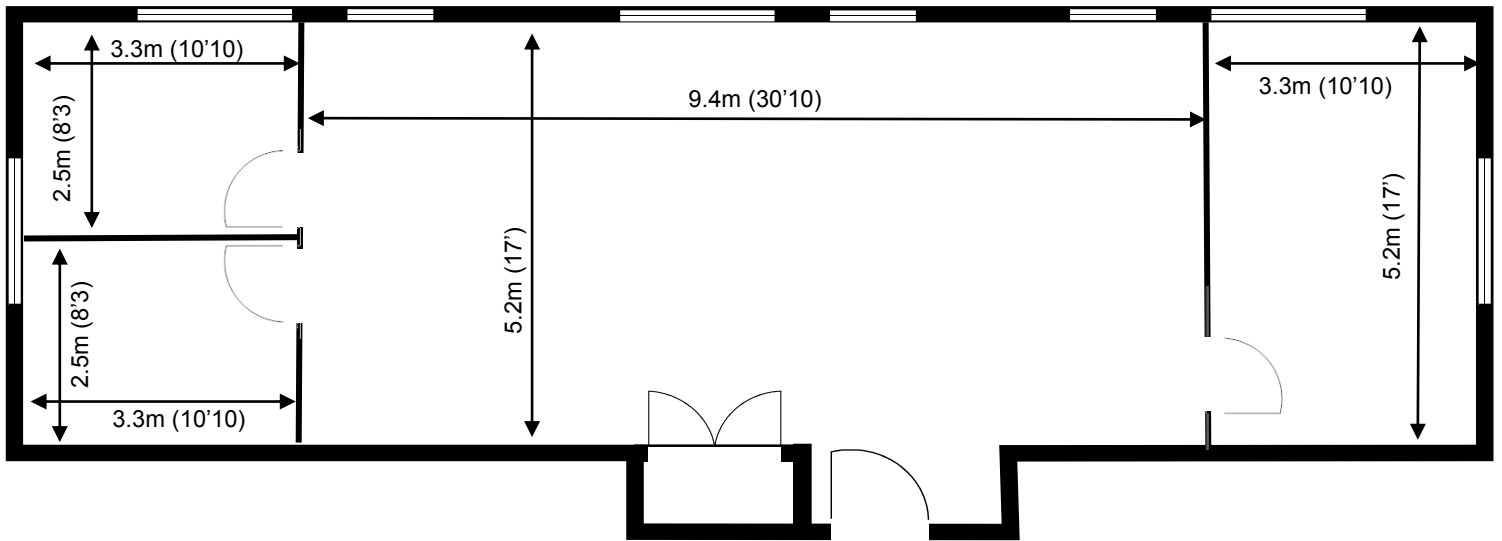

Greenway Business Centre

First Floor—Unit 85
(84.8 sq m (912 sq ft))*

Greenway Business Centre
Harlow Business Park
Essex CM19 5QE
01279 408100

*Approximate Measurements

Not to scale

Space for growing businesses

www.capitalspace.co.uk

Greenway Business Centre

First Floor—Unit 85
(84.8 sq m (912 sq ft))*

ADDITIONAL INFORMATION

Greenway Business Centre
Harlow Business Park
Essex CM19 5QE
01279 408100

*Approximate Measurements

Not to scale