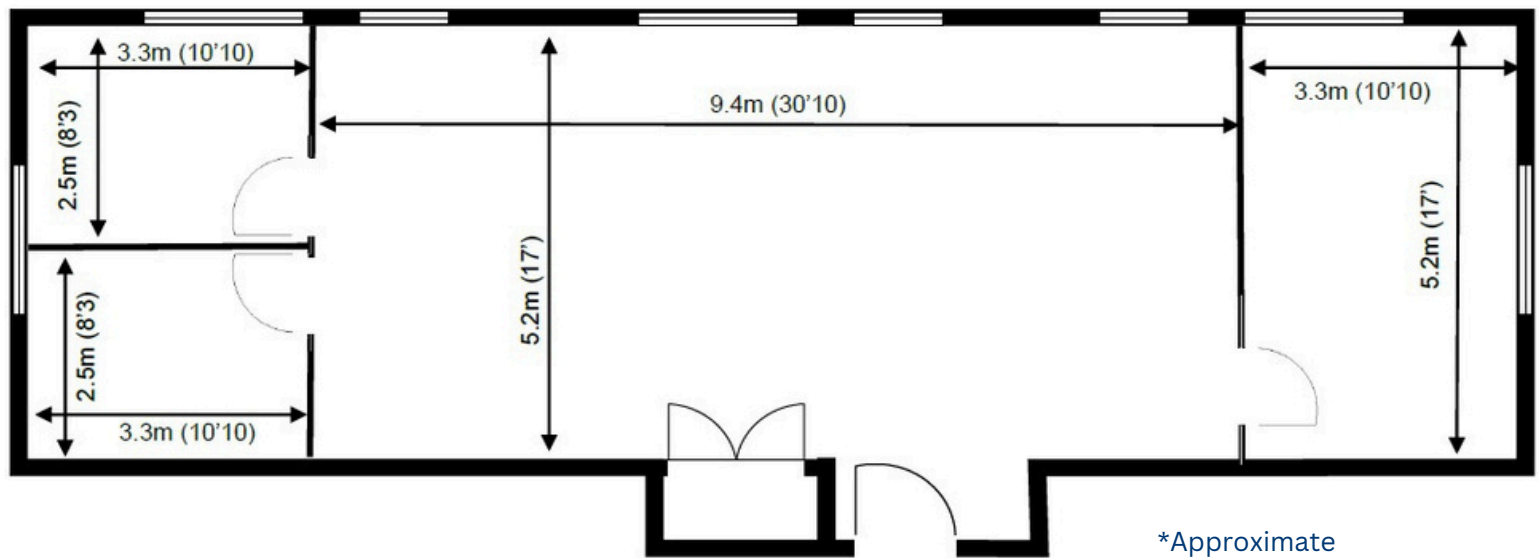

Greenway Business Centre

First Floor—Unit 85
(84.8sq m (912 sq ft))*

*Approximate
Measurements
Not to scale

Discover more

Greenway Business Centre

First Floor—Unit 85
(84.8sq m (912 sq ft))*

01279 408100

www.capitalspace.co.uk