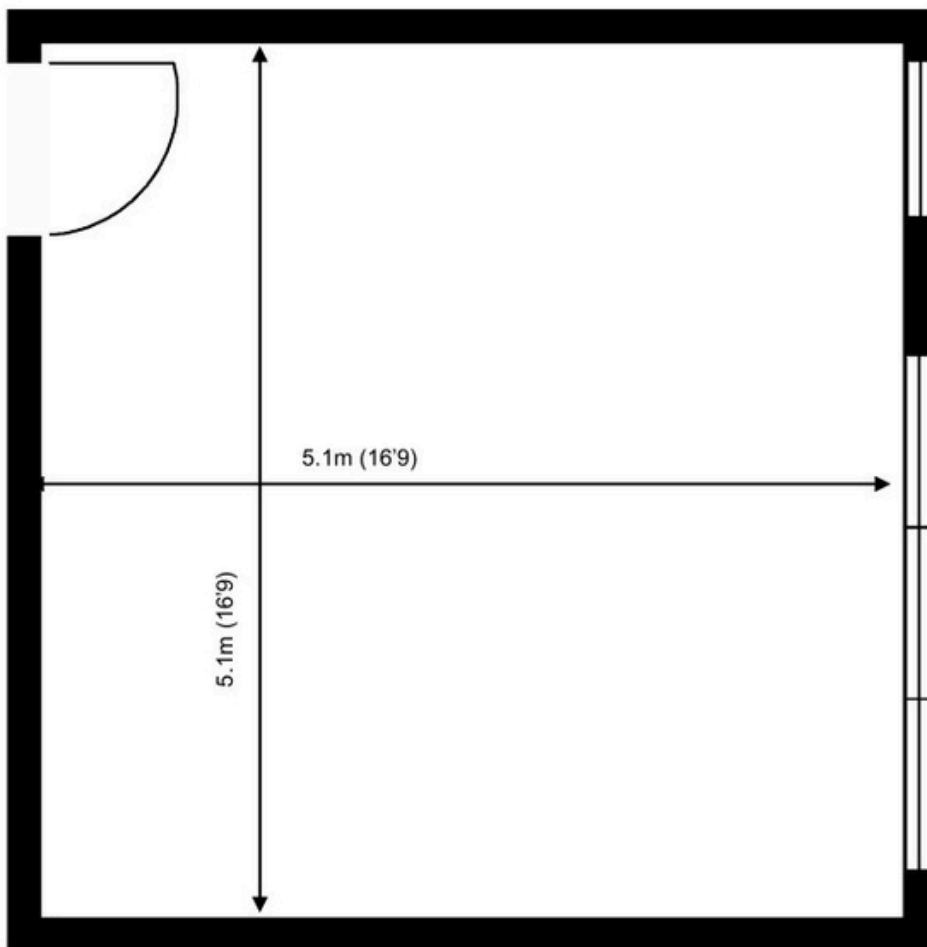

Greenway Business Centre

First Floor—Unit 91
(26.2sq m (282 sq ft))*

Discover more

*Approximate
Measurements
Not to scale

Greenway Business Centre

First Floor—Unit 91
(26.2sq m (282 sq ft)*