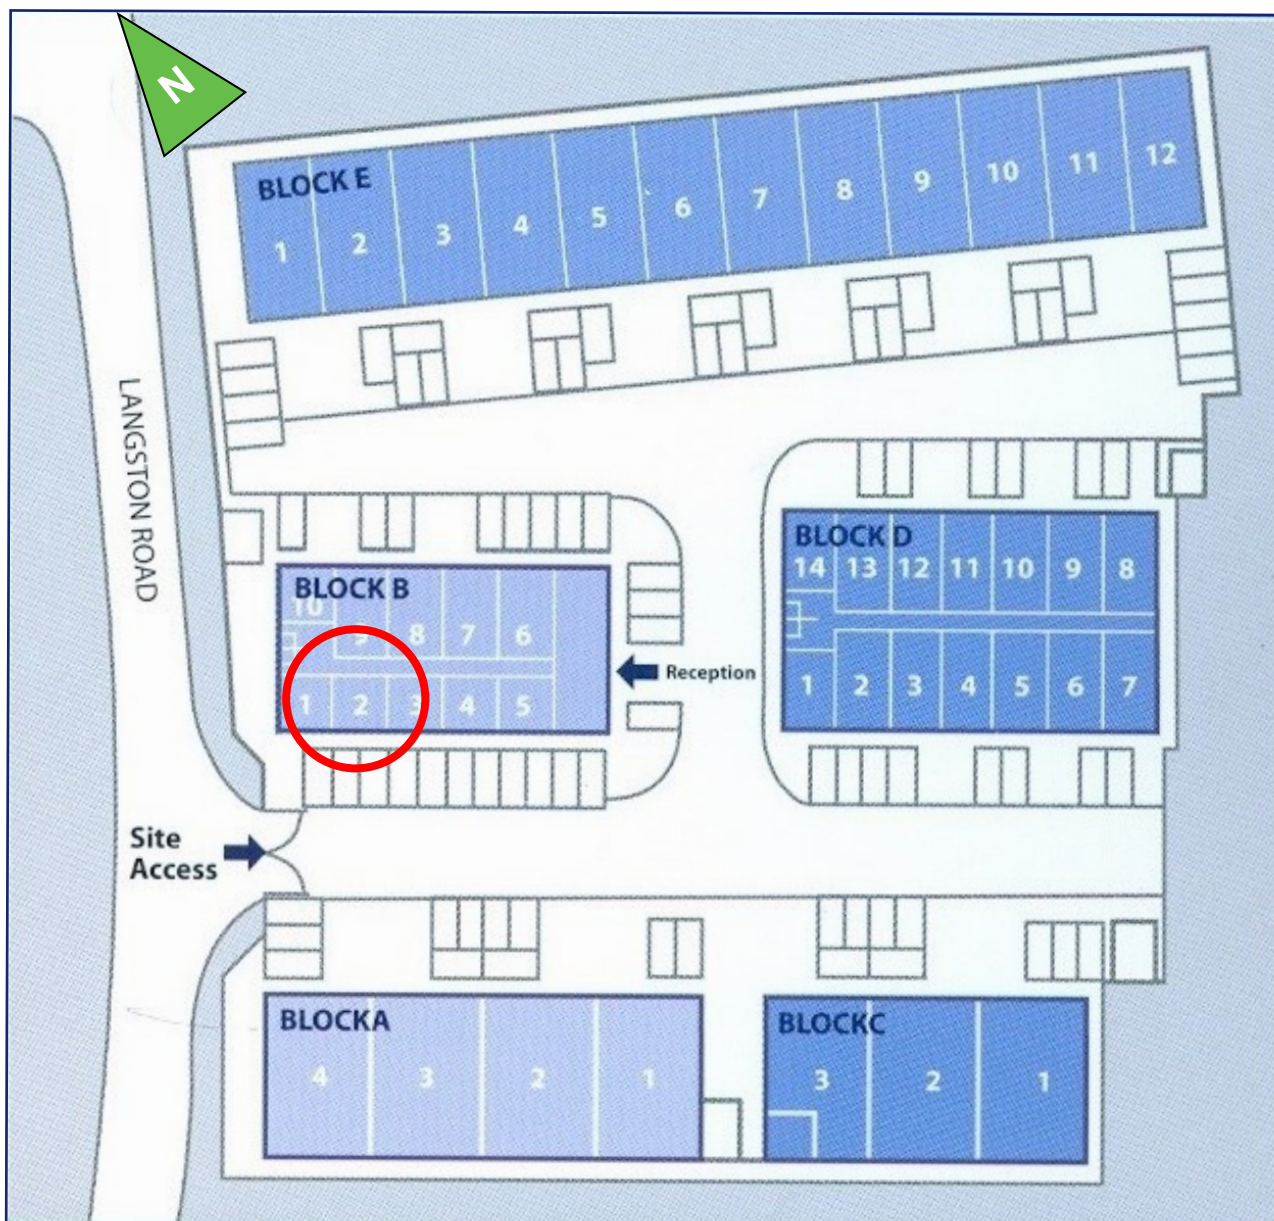

Loughton Seedbed Centre

Unit B2

23.2sq m (250 sq ft)*

Loughton Seedbed Centre
Langston Road
Loughton
Essex IG10 3TQ

*Approximate Measurements
Not to scale

Space for growing businesses

www.capitalspace.co.uk

Loughton Seedbed Centre

Unit B2

23.2sq m (250 sq ft)*

Additional Information

We are happy to provide further details and answer any questions. Please contact our Centre Manager on 0208 787 7000.

Loughton Seedbed Centre
Langston Road
Loughton
Essex IG10 3TQ

*Approximate Measurements

Not to scale