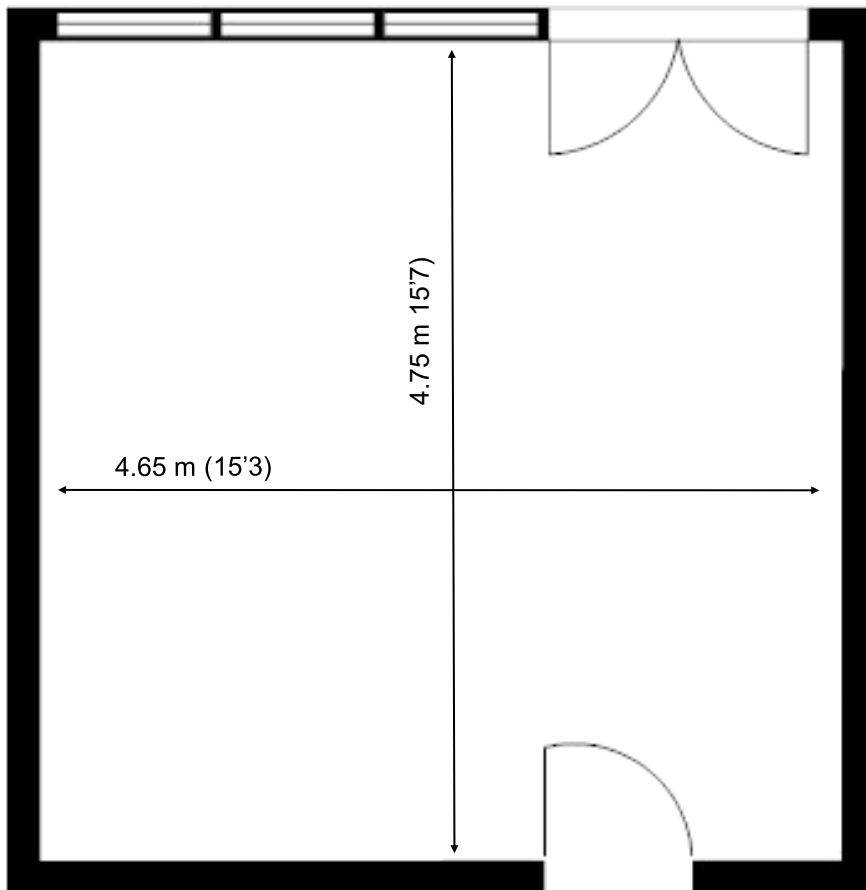

Loughton Seedbed Centre

Unit B2

23.2sq m (250 sq ft)*

Loughton Seedbed Centre
Langston Road
Loughton
Essex IG10 3TQ

*Approximate Measurements
Not to scale

Space for growing businesses

www.capitalspace.co.uk

Loughton Seedbed Centre

Unit B2

23.2sq m (250 sq ft)*

Additional Information

We are happy to provide further details and answer any questions. Please contact our Centre Manager on 0208 787 7000.

Loughton Seedbed Centre
Langston Road
Loughton
Essex IG10 3TQ

*Approximate Measurements

Not to scale