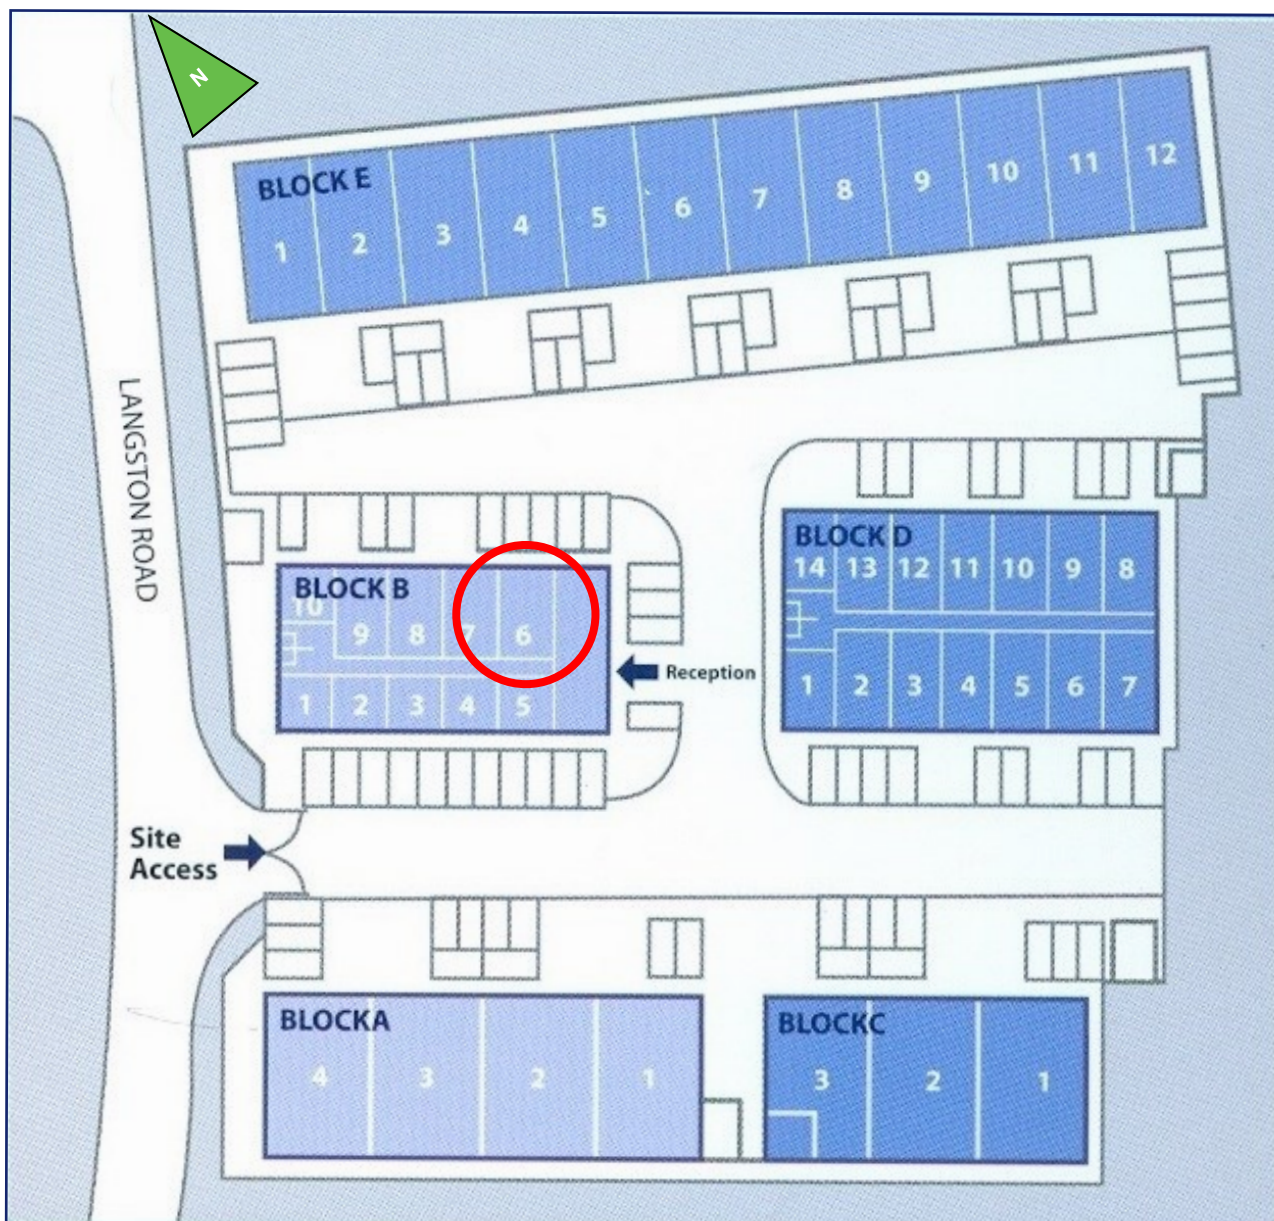

Loughton Seedbed Centre

Unit B6

38.6sq m (365 sq ft)*

Loughton Seedbed Centre
Langston Road
Loughton
Essex IG10 3TQ

*Approximate Measurements
Not to scale

Space for growing businesses

www.capitalspace.co.uk

Loughton Seedbed Centre

Unit B6

38.6sq m (365 sq ft)*

Additional Information

We are happy to provide further details and answer any questions. Please contact our Centre Manager on 0208 787 7000.

Loughton Seedbed Centre
Langston Road
Loughton
Essex IG10 3TQ

*Approximate Measurements

Not to scale