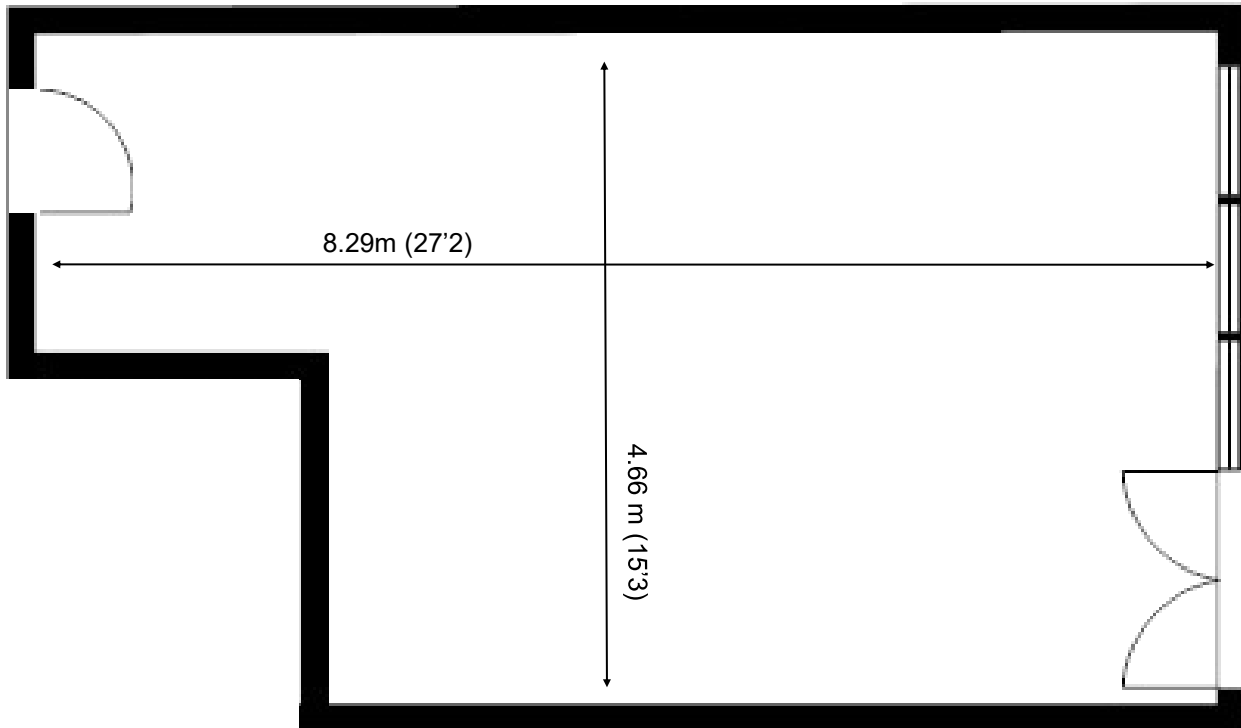

Loughton Seedbed Centre

Unit B6

38.6sq m (365 sq ft)*

Loughton Seedbed Centre
Langston Road
Loughton
Essex IG10 3TQ

*Approximate Measurements
Not to scale

Space for growing businesses

www.capitalspace.co.uk

Loughton Seedbed Centre

Unit B6

38.6sq m (365 sq ft)*

Additional Information

We are happy to provide further details and answer any questions. Please contact our Centre Manager on 0208 787 7000.

Loughton Seedbed Centre
Langston Road
Loughton
Essex IG10 3TQ

*Approximate Measurements

Not to scale