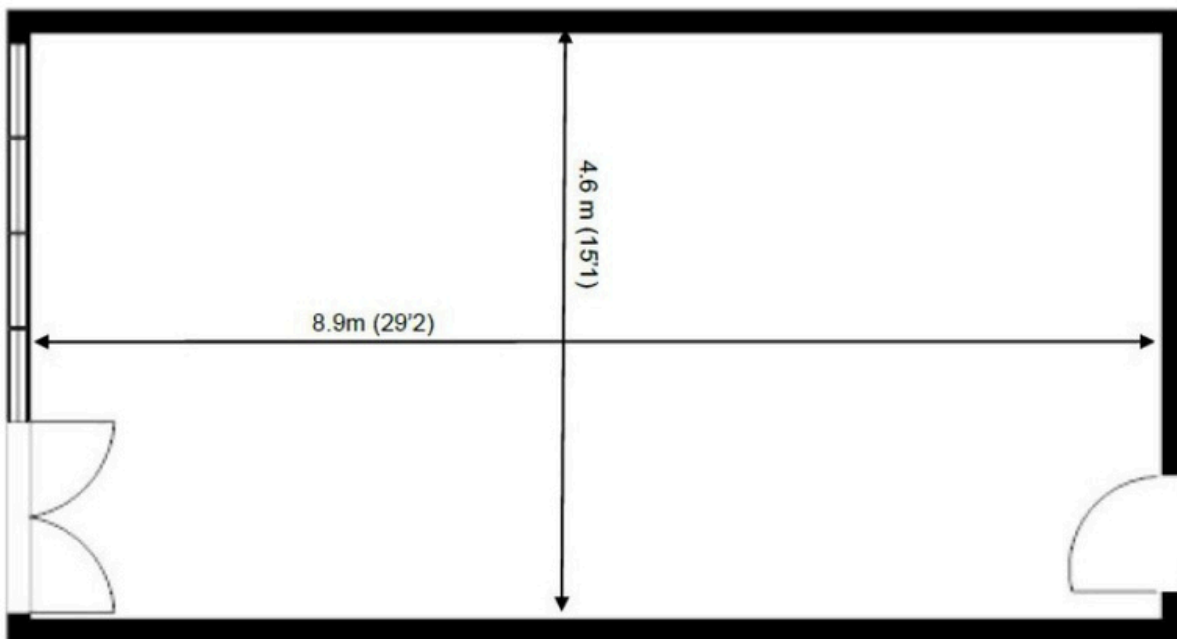

Loughton Seedbed Centre

Ground Floor—Unit B7
(39sq m (412sq ft))*

*Approximate
Measurements
Not to scale

Discover more

Loughton Seedbed Centre

Ground Floor—Unit B7
(39sq m (412sq ft))*

0208 787 7000

www.capitalspace.co.uk