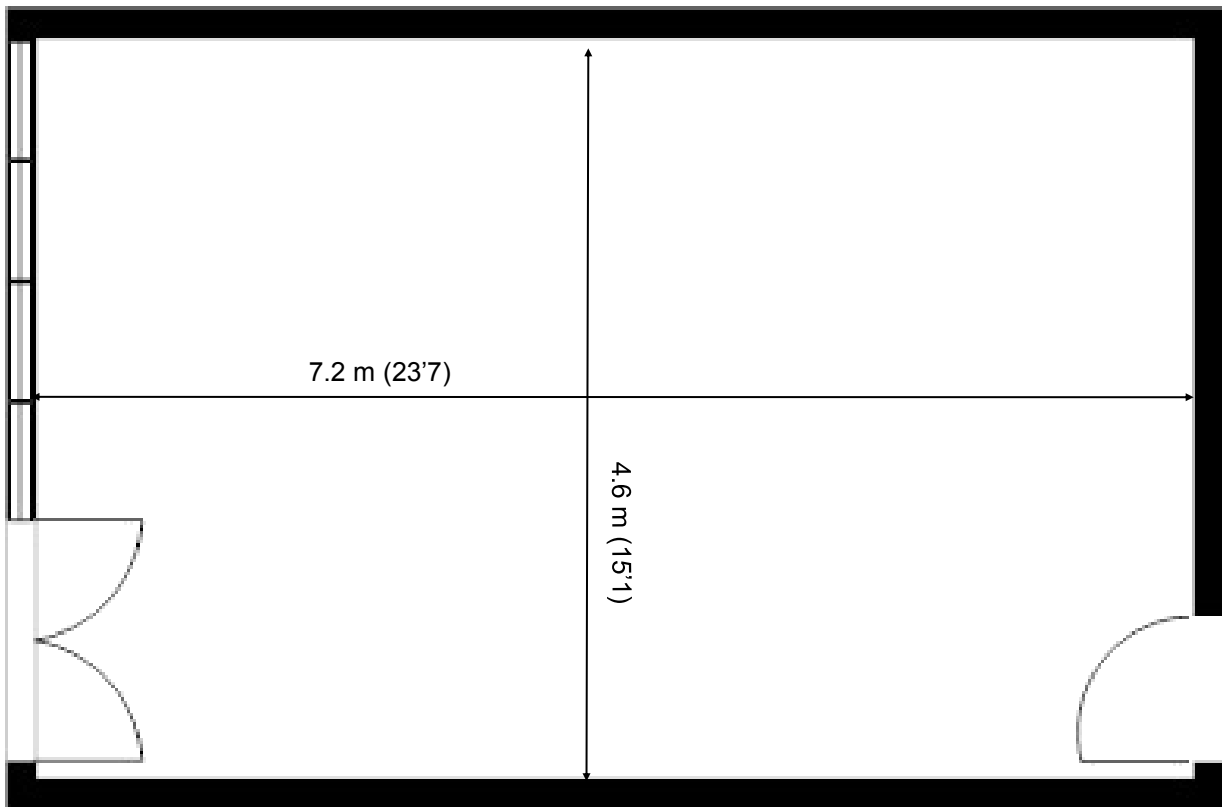

Loughton Seedbed Centre

Unit D1

33.9sq m (365 sq ft)*

Loughton Seedbed Centre
Langston Road
Loughton
Essex IG10 3TQ

*Approximate Measurements
Not to scale

Space for growing businesses

www.capitalspace.co.uk

Loughton Seedbed Centre

Unit D1

33.9sq m (365 sq ft)*

Additional Information

We are happy to provide further details and answer any questions. Please contact our Centre Manager on 0208 787 7000.

Loughton Seedbed Centre
Langston Road
Loughton
Essex IG10 3TQ

*Approximate Measurements

Not to scale