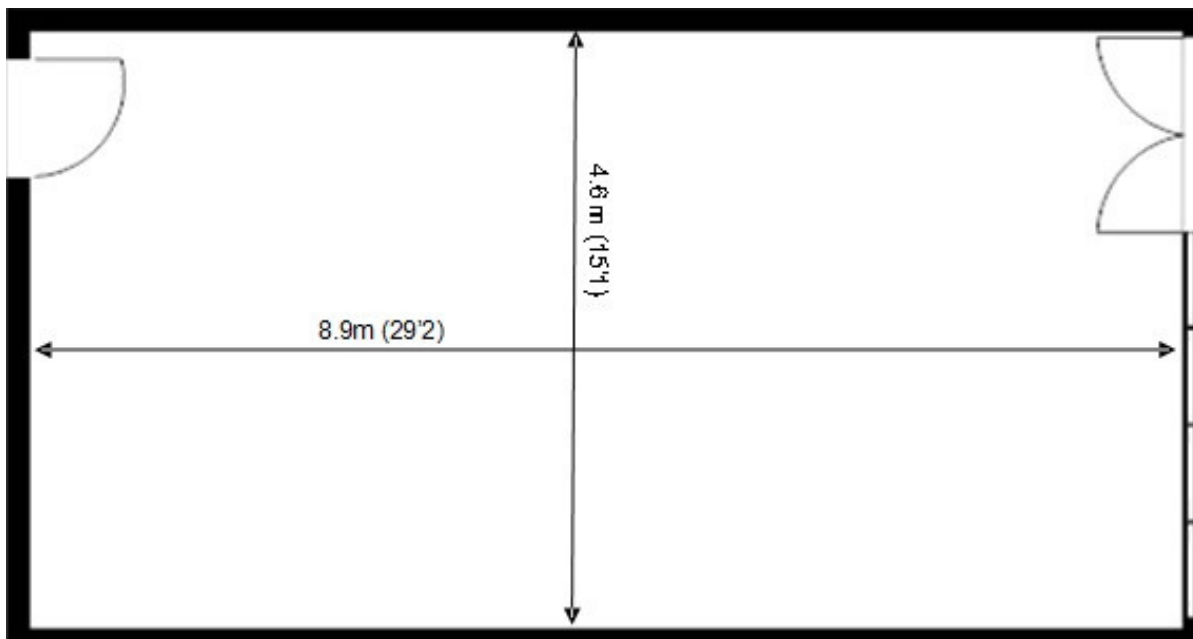

Loughton Seedbed Centre

Ground Floor—Unit D11
(42sq m (450sq ft))*

*Approximate
Measurements
Not to scale

Discover more

Loughton Seedbed Centre

Ground Floor—Unit D11
(42sq m (450sq ft))*