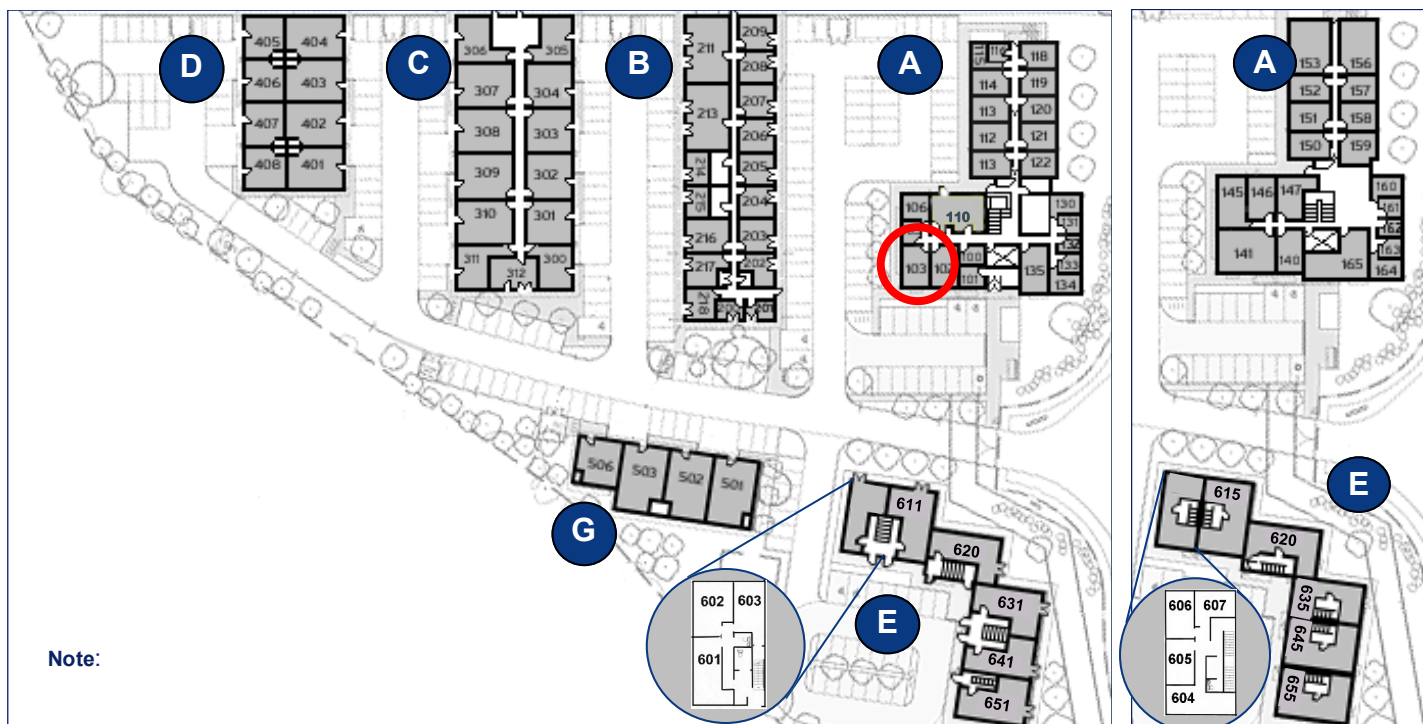

\*Approximate Measurements

Not to scale

Space for growing businesses

[www.capitalspace.co.uk](http://www.capitalspace.co.uk)

# Milton Keynes Business Centre

Ground Floor—Unit 103  
(36.8sq m (396 sq ft))\*

Ground Floor

First Floor

Reception Building

Centre Reception

Meeting Room

**Milton Keynes Business Centre**  
Foxhunter Drive  
Linford Wood  
Milton Keynes  
Buckinghamshire  
MK14 6GD