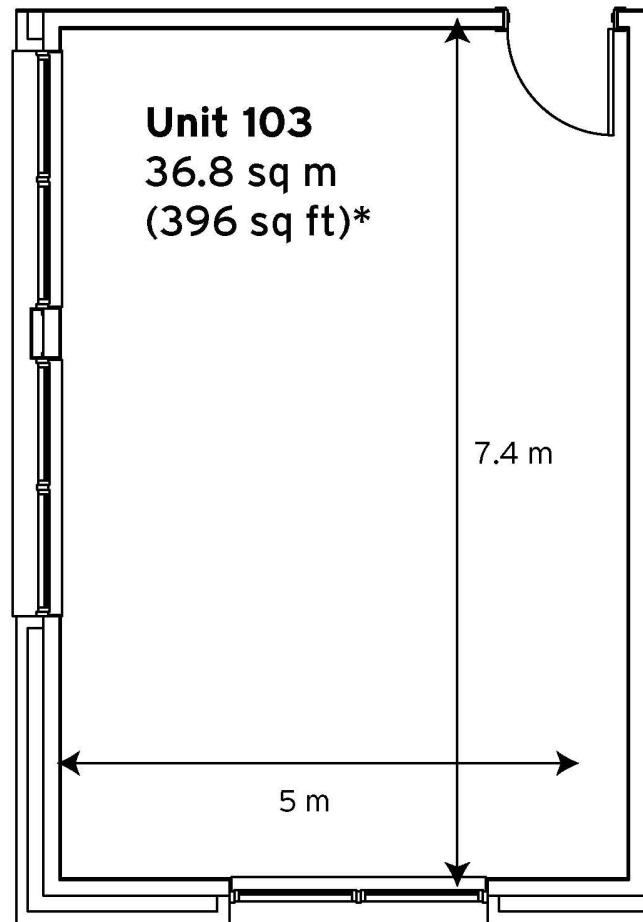

# Milton Keynes Business Centre

**Ground Floor—Unit 103**  
(36.8sq m (396 sq ft))\*

**Milton Keynes Business Centre**  
Foxhunter Drive  
Linford Wood  
Milton Keynes  
Buckinghamshire  
MK14 6GD  
01908 698700

\*Approximate Measurements

Not to scale

Space for growing businesses

[www.capitalspace.co.uk](http://www.capitalspace.co.uk)

# Milton Keynes Business Centre

Ground Floor—Unit 103  
(36.8sq m (396 sq ft))\*

Ground Floor

First Floor

Reception Building

Centre Reception

Meeting Room

**Milton Keynes Business Centre**  
Foxhunter Drive  
Linford Wood  
Milton Keynes  
Buckinghamshire  
MK14 6GD