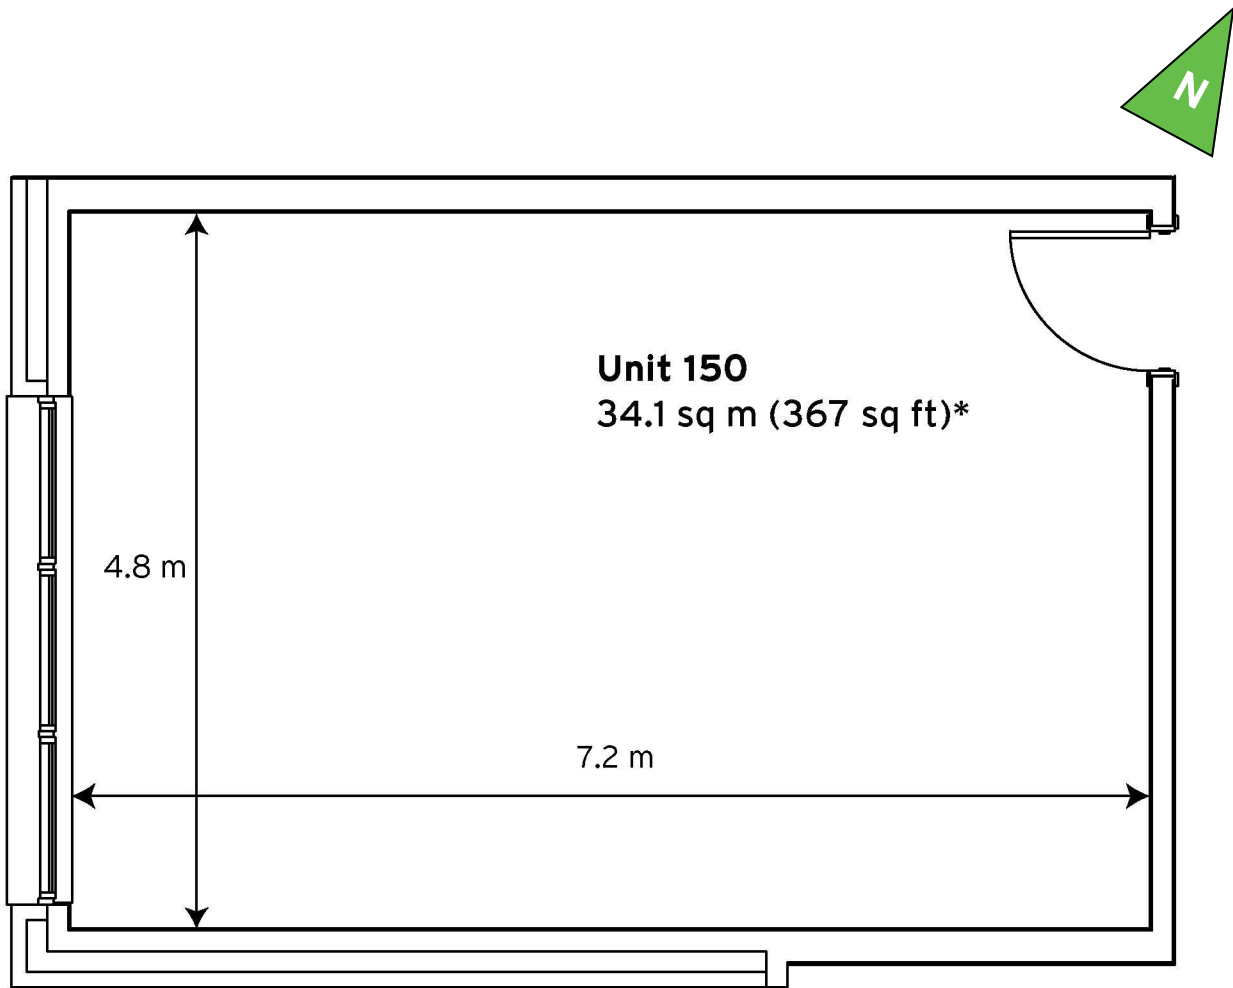

Milton Keynes Business Centre

First Floor—Unit 150
(34.1sq m (367 sq ft))*

Milton Keynes Business Centre
Foxhunter Drive
Linford Wood
Milton Keynes
Buckinghamshire
MK14 6GD
01908 698700

*Approximate Measurements

Not to scale

Space for growing businesses

www.capitalspace.co.uk

Milton Keynes Business Centre

First Floor—Unit 150
(34.1sq m (367 sq ft))*

Ground Floor

First Floor

Reception Building