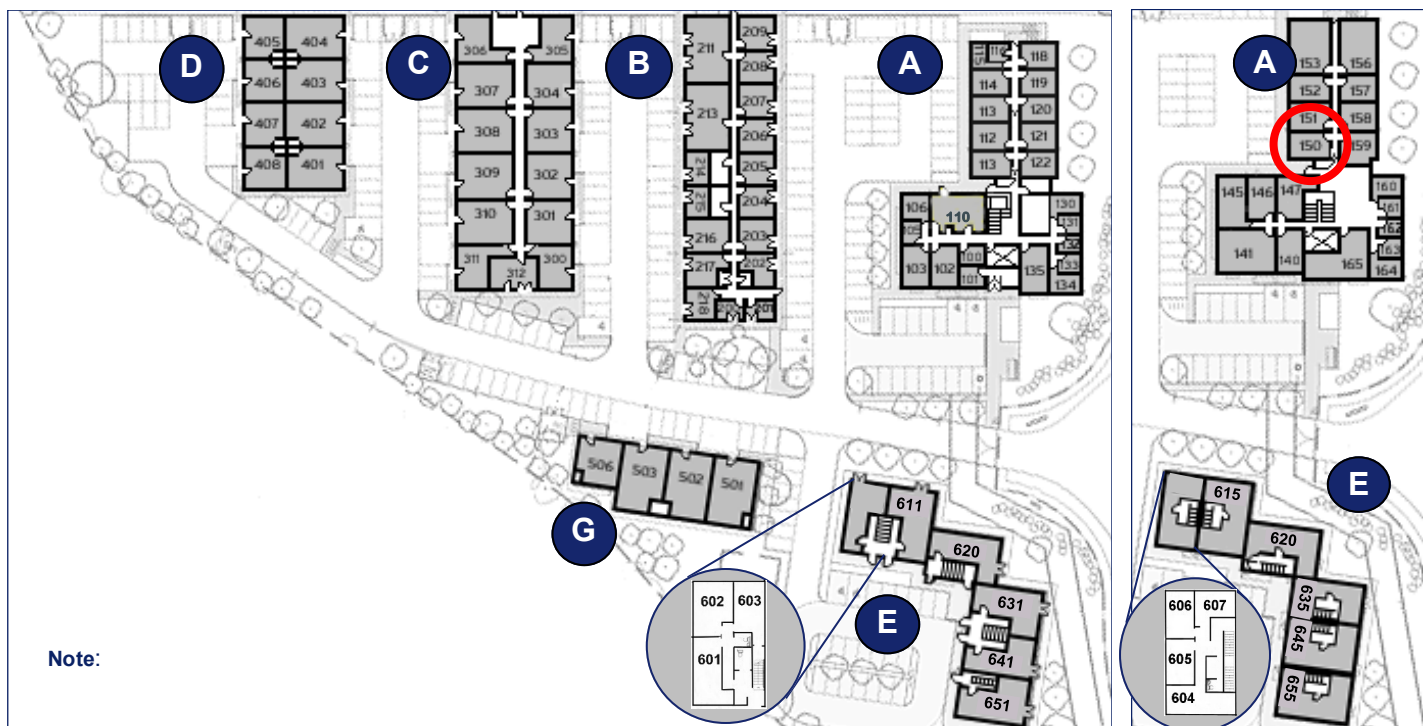

Not to scale

Space for growing businesses

www.capitalspace.co.uk

Milton Keynes Business Centre

First Floor—Unit 150
(34.1sq m (367 sq ft))*

Ground Floor

First Floor

Reception Building