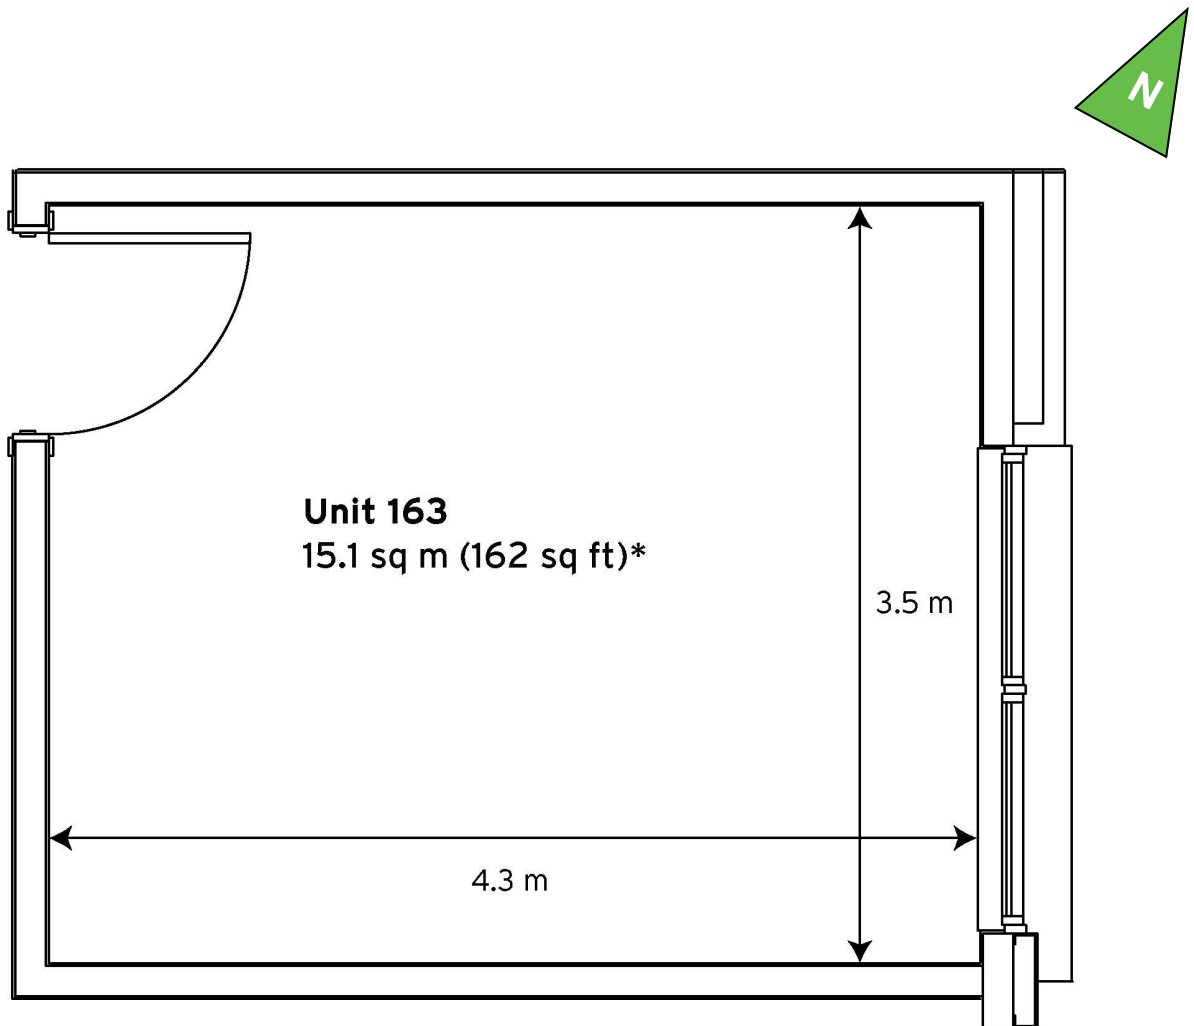

Milton Keynes Business Centre

First Floor—Unit 163
(15.1sq m (162 sq ft))*

Milton Keynes Business Centre
Foxhunter Drive
Linford Wood
Milton Keynes
Buckinghamshire
MK14 6GD
01908 698700

*Approximate Measurements

Not to scale

Space for growing businesses

www.capitalspace.co.uk