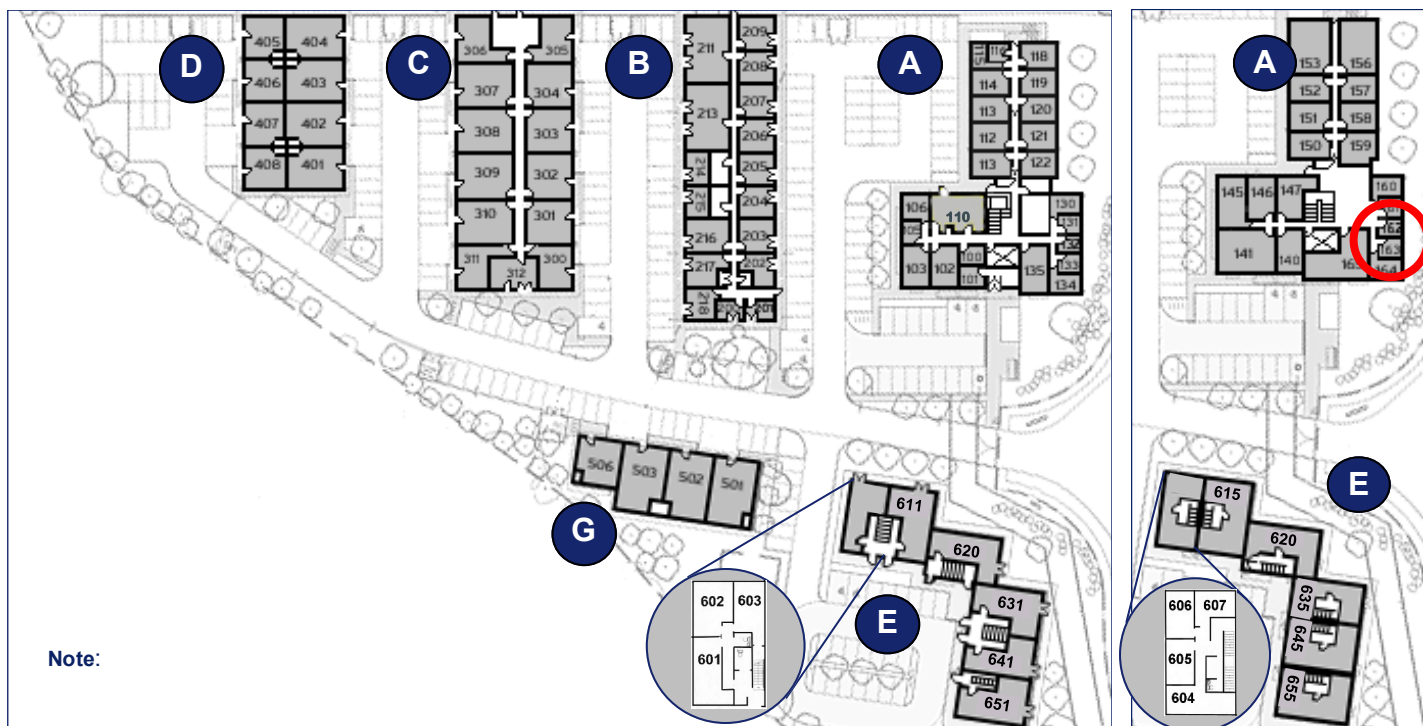

\*Approximate Measurements

Not to scale

Space for growing businesses

[www.capitalspace.co.uk](http://www.capitalspace.co.uk)

# Milton Keynes Business Centre

**First Floor—Unit 163**  
(15.1sq m (162 sq ft))\*

Note:

**Ground Floor**

**First Floor**

Reception Building

Centre Reception

Meeting Room