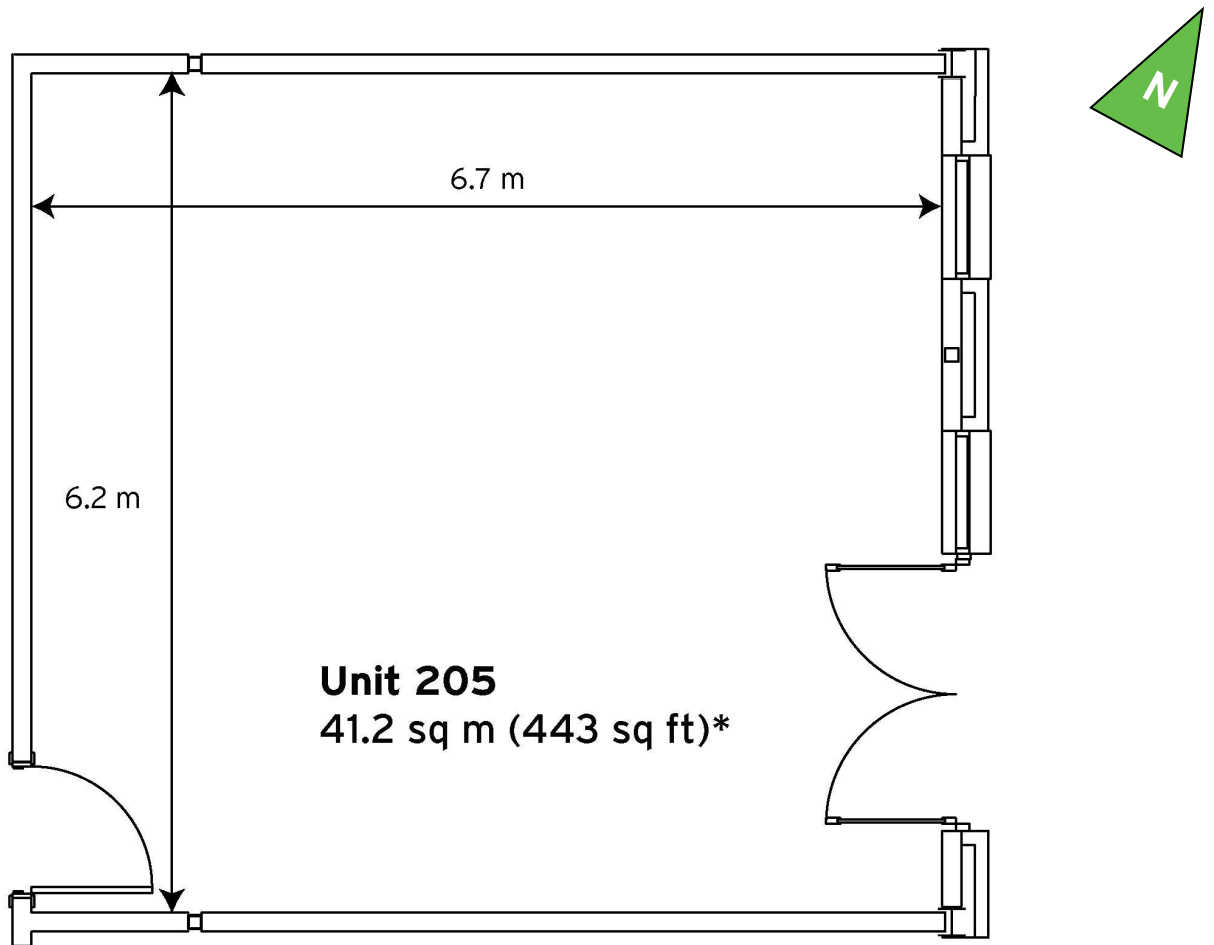

Milton Keynes Business Centre

Ground Floor—Unit 205
41.2sq m (443 sq ft)*

Milton Keynes Business Centre
Foxhunter Drive
Linford Wood
Milton Keynes
Buckinghamshire
MK14 6GD
01908 698700

*Approximate Measurements

Not to scale

Space for growing businesses

www.capitalspace.co.uk

Milton Keynes Business Centre

Ground Floor—Unit 205
41.2sq m (443 sq ft)*

Ground Floor

First Floor

Reception Building