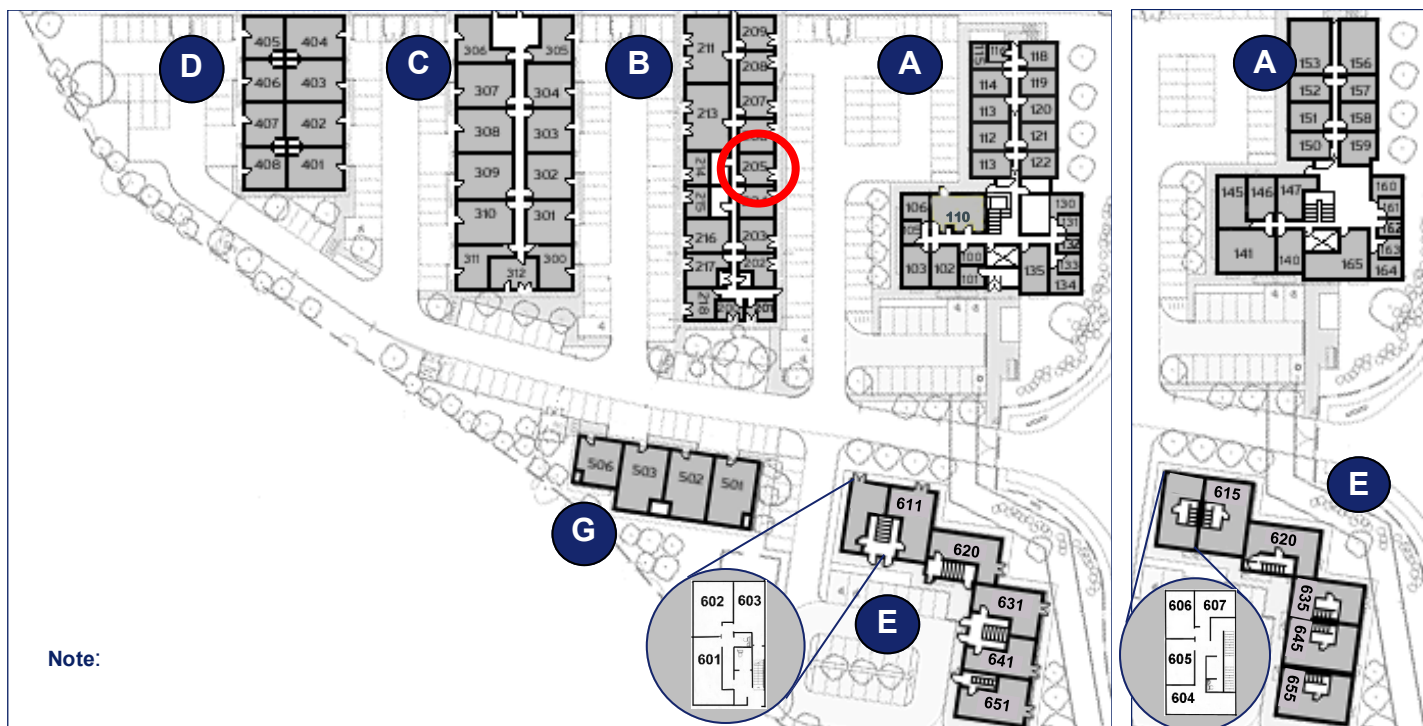

Not to scale

Space for growing businesses

www.capitalspace.co.uk

Milton Keynes Business Centre

Ground Floor—Unit 205
41.2sq m (443 sq ft)*

Ground Floor

First Floor

Reception Building