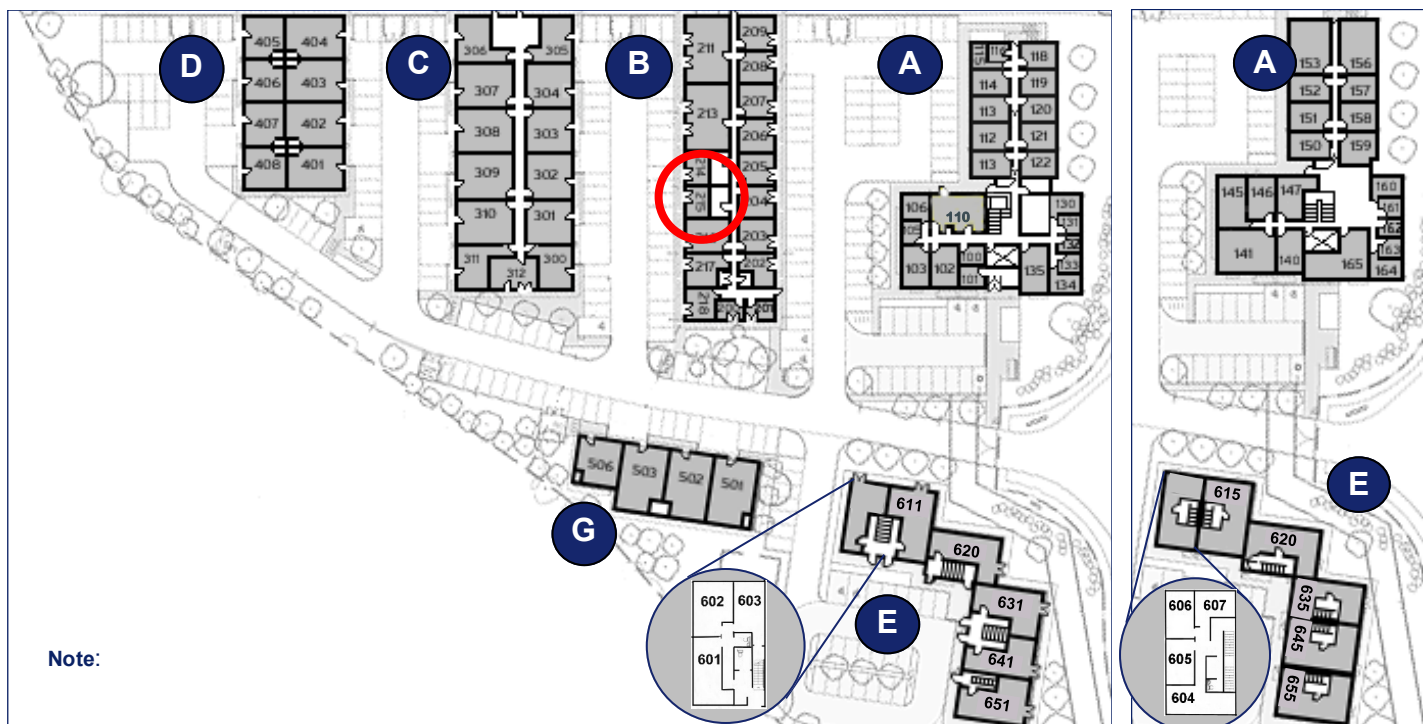

Milton Keynes Business Centre

Ground Floor—Unit 215
(25.7 sq m (277 sq ft))*

Milton Keynes Business Centre
Foxhunter Drive
Linford Wood
Milton Keynes
Buckinghamshire
MK14 6GD
01908 698700

*Approximate Measurements

Not to scale

Space for growing businesses

www.capitalspace.co.uk

Milton Keynes Business Centre

Ground Floor—Unit 215
(25.7 sq m (277 sq ft))*

Ground Floor

First Floor

Reception Building