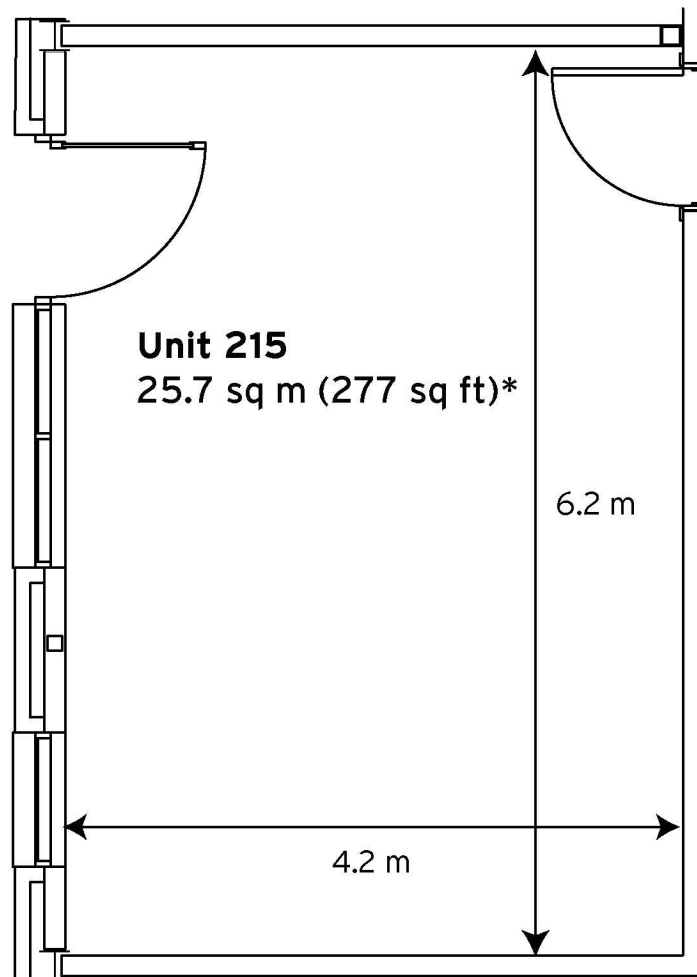

Milton Keynes Business Centre

Ground Floor—Unit 215
(25.7 sq m (277 sq ft))*

Milton Keynes Business Centre
Foxhunter Drive
Linford Wood
Milton Keynes
Buckinghamshire
MK14 6GD
01908 698700

*Approximate Measurements

Not to scale

Space for growing businesses

www.capitalspace.co.uk

Milton Keynes Business Centre

Ground Floor—Unit 215
(25.7 sq m (277 sq ft))*

Ground Floor

First Floor

Reception Building