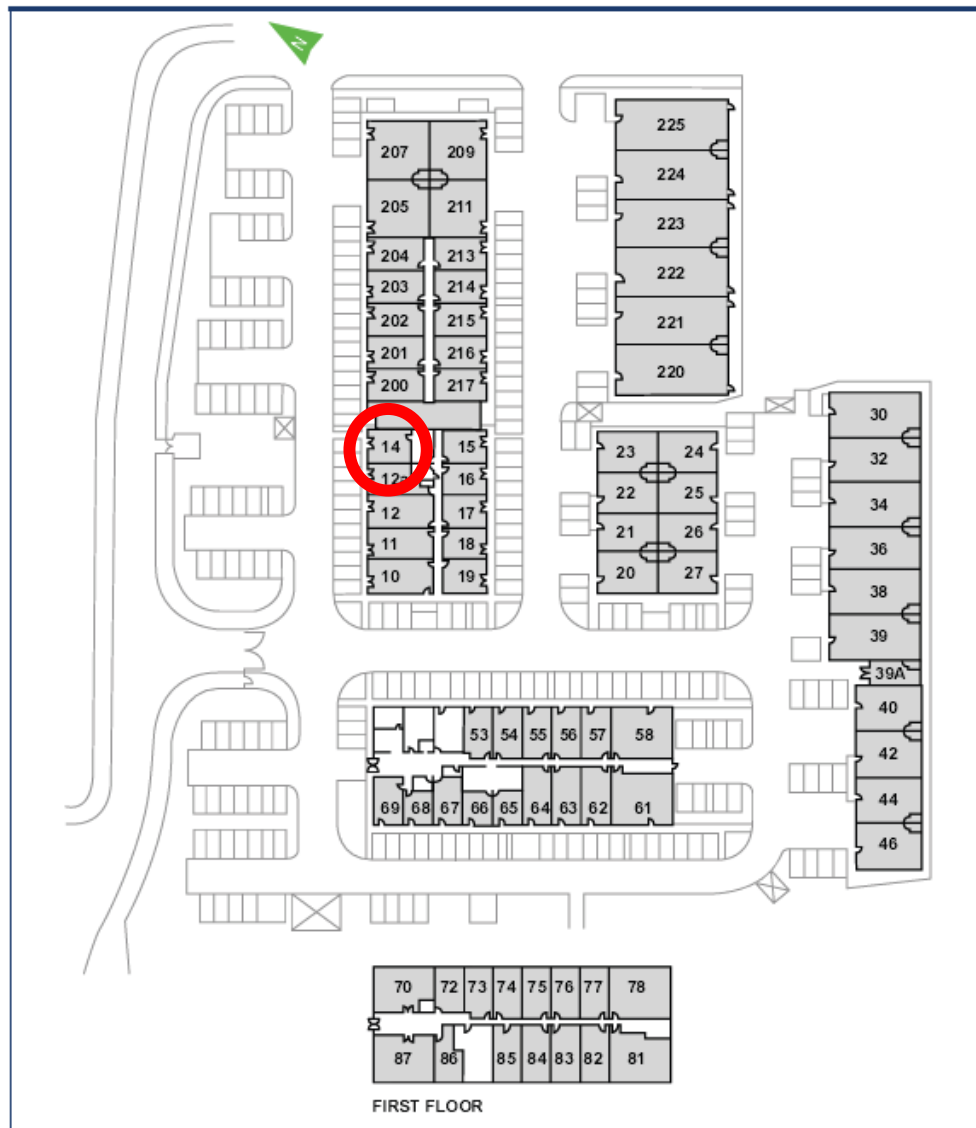

Waterhouse Business Centre

Unit 14

36.3 sq m (391 sq ft)*

Waterhouse Business Centre
Cromar Way
Chelmsford
Essex CM1 2QE

*Approximate Measurements
Not to scale

Waterhouse Business Centre

Unit 14

36.3 sq m (391 sq ft)*

*Approximate Measurements

Not to scale