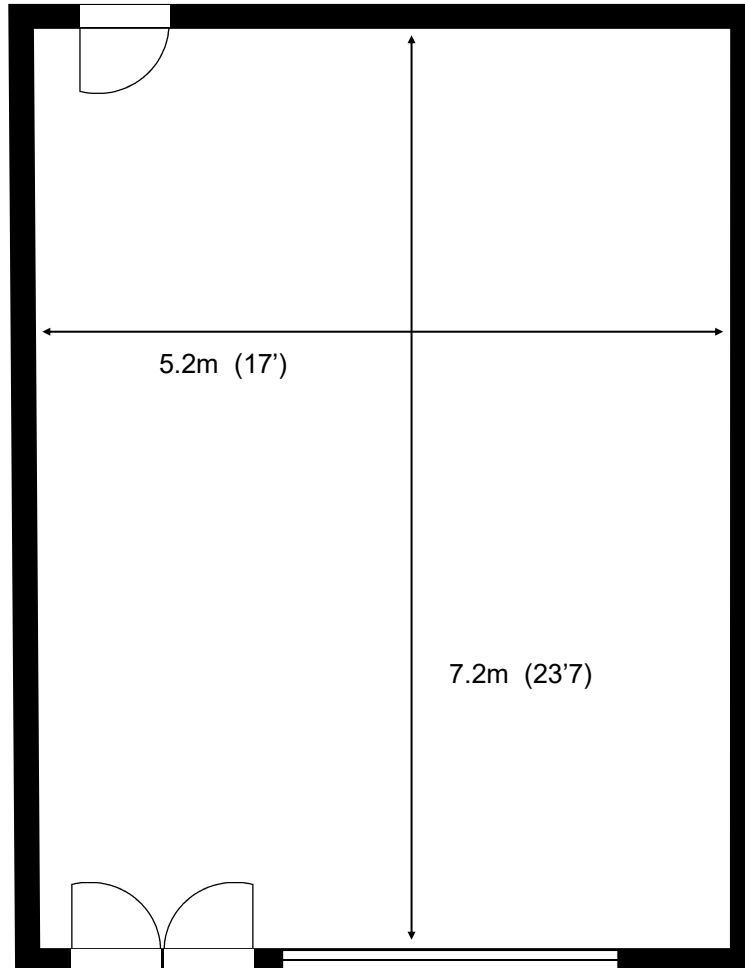

Waterhouse Business Centre

Unit 14

36.3 sq m (391 sq ft)*

Waterhouse Business Centre
Cromar Way
Chelmsford
Essex CM1 2QE

*Approximate Measurements
Not to scale

Waterhouse Business Centre

Unit 14

36.3 sq m (391 sq ft)*

*Approximate Measurements

Not to scale